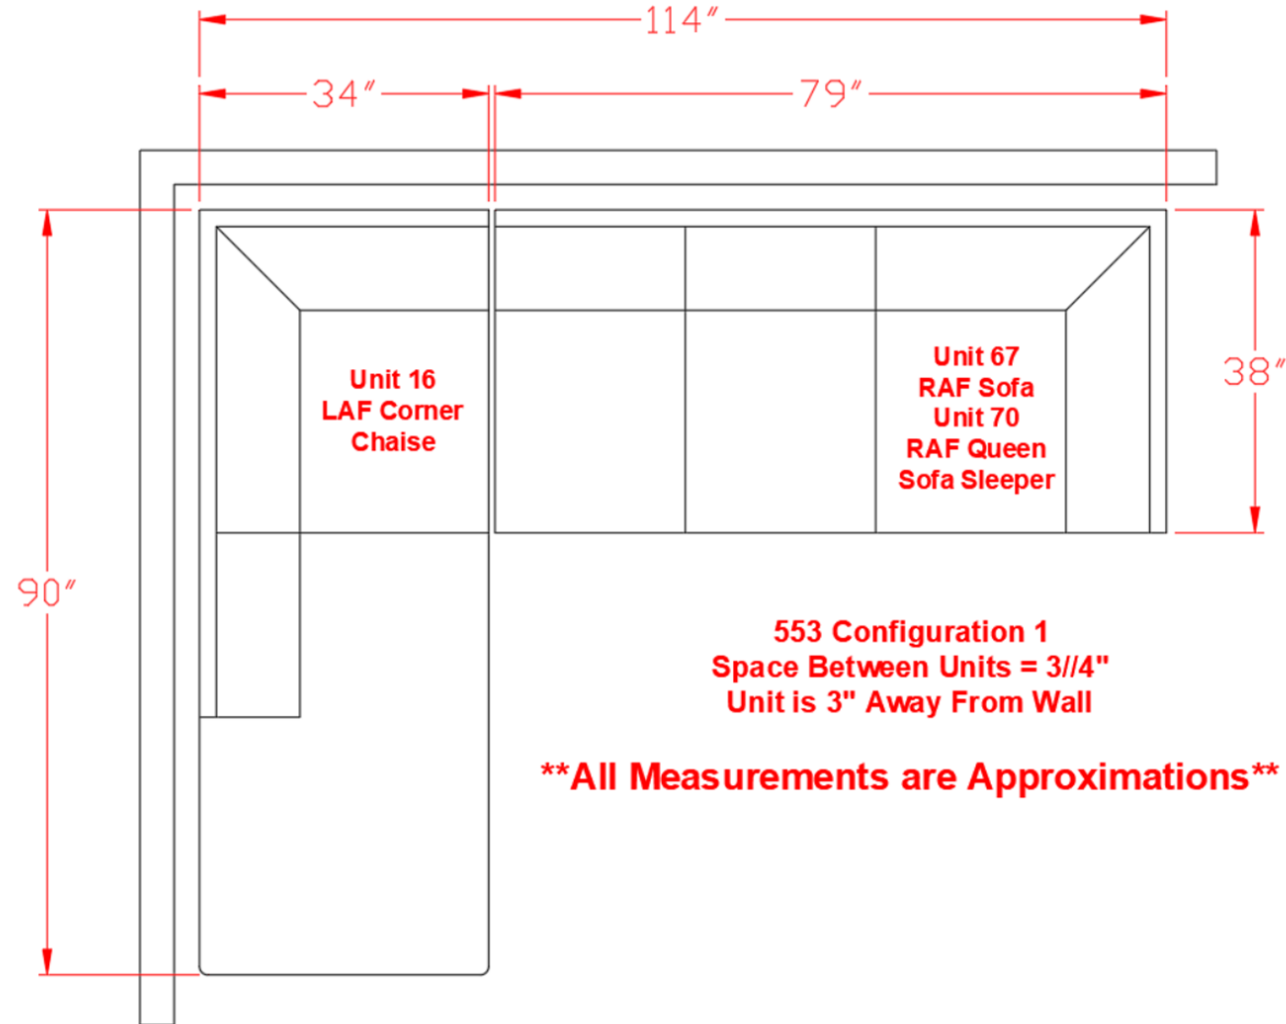

5530317

Call Out	Description
●	Blown Fiber
●	Cushion Chaise Pad - top Pad
●	Cushion Foam
●	KD Component
●	Cover

Signature
DESIGN
BY **ASHLEY**®

499

400

361

46

Signature
DESIGN
BY **ASHLEY**®

**553 SECTIONAL
DIMENSIONS
2 PIECE
CONFIGURATION**

**553 SECTIONAL
DIMENSIONS
2 PIECE
CONFIGURATION**

****All Measurements are Approximations****