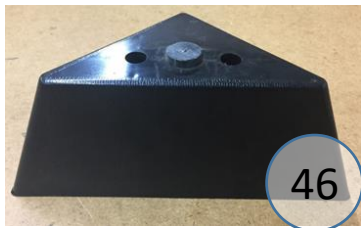

5530317

Call Out	Description
●	Blown Fiber
●	Cushion Chaise Pad - top Pad
●	Cushion Foam
●	KD Component
●	Cover

Signature
DESIGN
BY **ASHLEY**®

499

400

361

46

Signature
DESIGN
BY **ASHLEY**®

**553 SECTIONAL
DIMENSIONS
2 PIECE
CONFIGURATION**

**553 SECTIONAL
DIMENSIONS
2 PIECE
CONFIGURATION**

****All Measurements are Approximations****