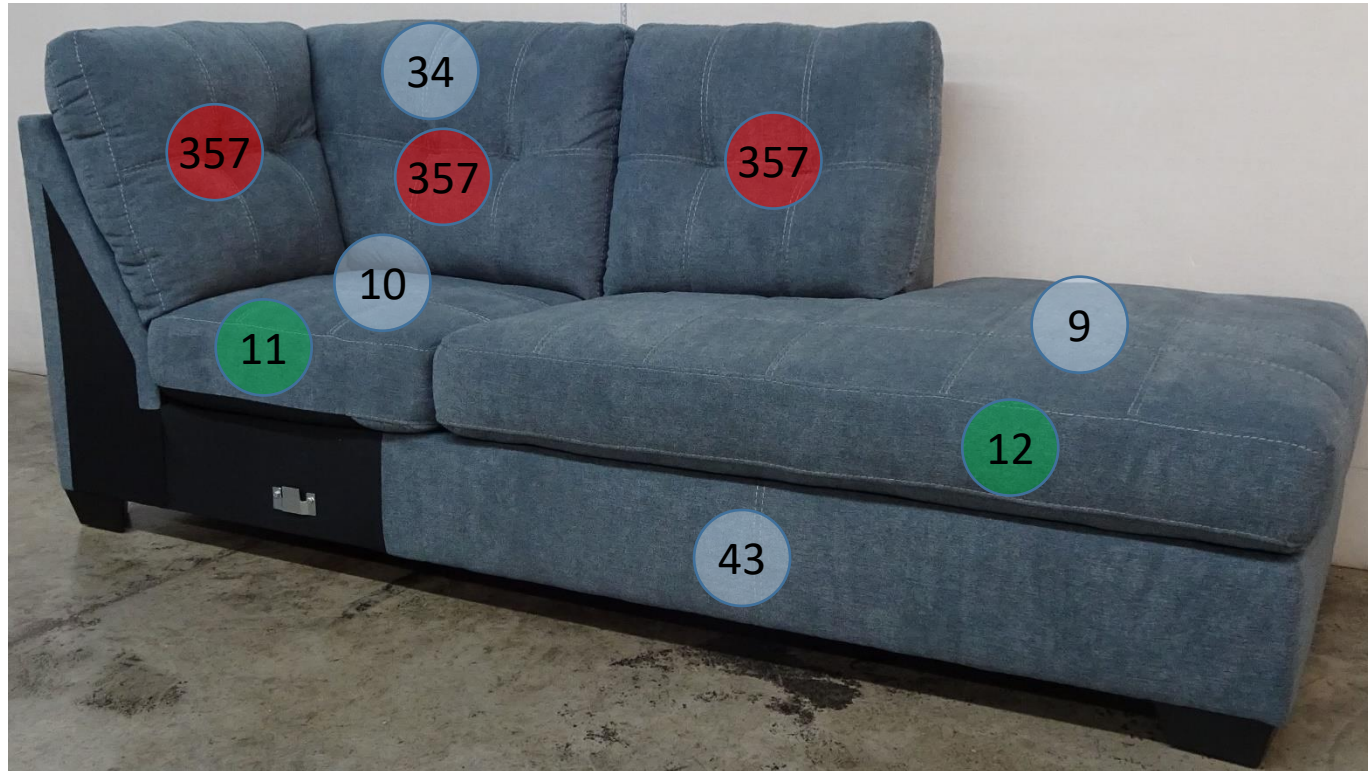

5530317

Call Out	Description
●	Blown Fiber
●	Cushion Chaise Pad - top Pad
●	Cushion Foam
●	KD Component
●	Cover

Signature
DESIGN
BY **ASHLEY**®

499

400

361

46

Signature
DESIGN
BY **ASHLEY**®

**553 SECTIONAL
DIMENSIONS
2 PIECE
CONFIGURATION**

**553 SECTIONAL
DIMENSIONS
2 PIECE
CONFIGURATION**

****All Measurements are Approximations****