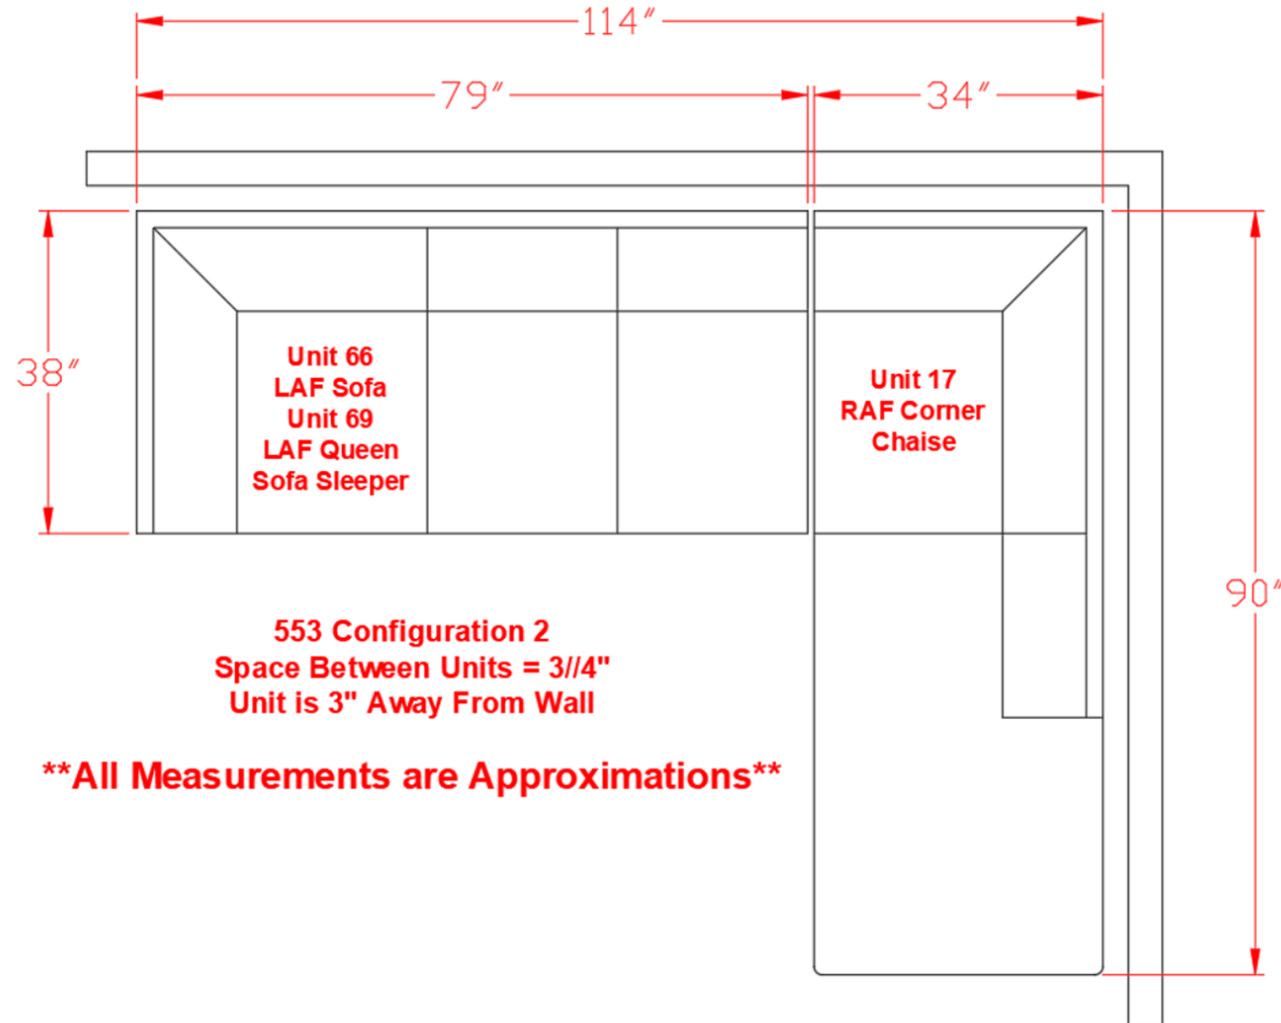

5530317

Call Out	Description
●	Blown Fiber
●	Cushion Chaise Pad - top Pad
●	Cushion Foam
●	KD Component
●	Cover

Signature
DESIGN
BY **ASHLEY**®

499

400

361

46

Signature
DESIGN
BY **ASHLEY**®

**553 SECTIONAL
DIMENSIONS
2 PIECE
CONFIGURATION**

**553 SECTIONAL
DIMENSIONS
2 PIECE
CONFIGURATION**

****All Measurements are Approximations****