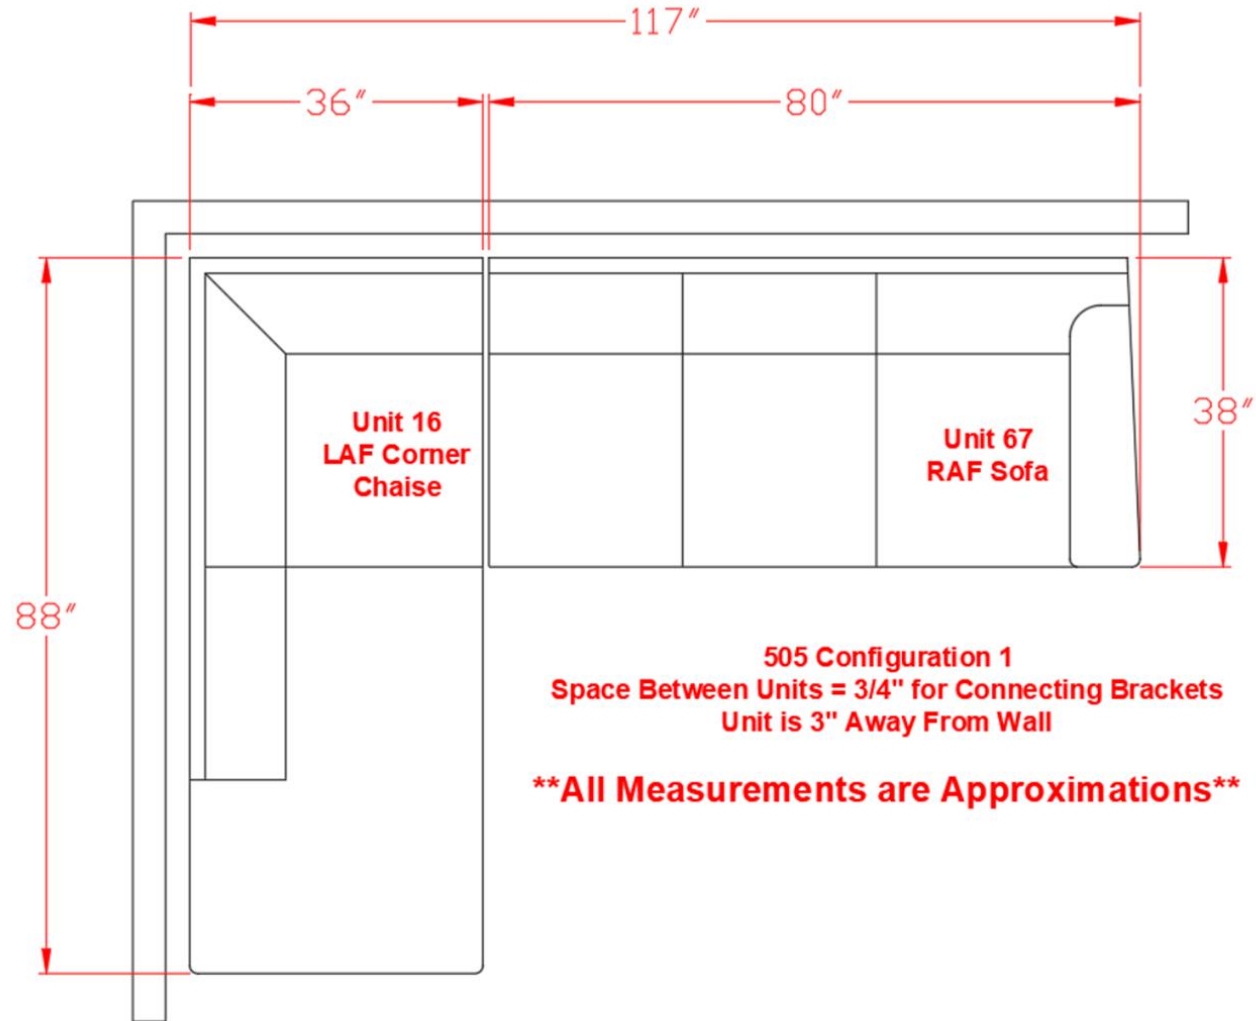

5050417

Call Out	Description
● (Red)	Blown Fiber
● (Yellow)	Cushion Chaise Pad - top Pad
● (Green)	Cushion Foam
● (Orange)	KD Component
● (Light Blue)	Cover

Signature
DESIGN
BY **ASHLEY**®

361

46

433

400

499

170

Signature
DESIGN
BY **ASHLEY**®

**505 SECTIONAL
DIMENSIONS
2 PIECE
CONFIGURATION**

**505 SECTIONAL
DIMENSIONS
2 PIECE
CONFIGURATION**