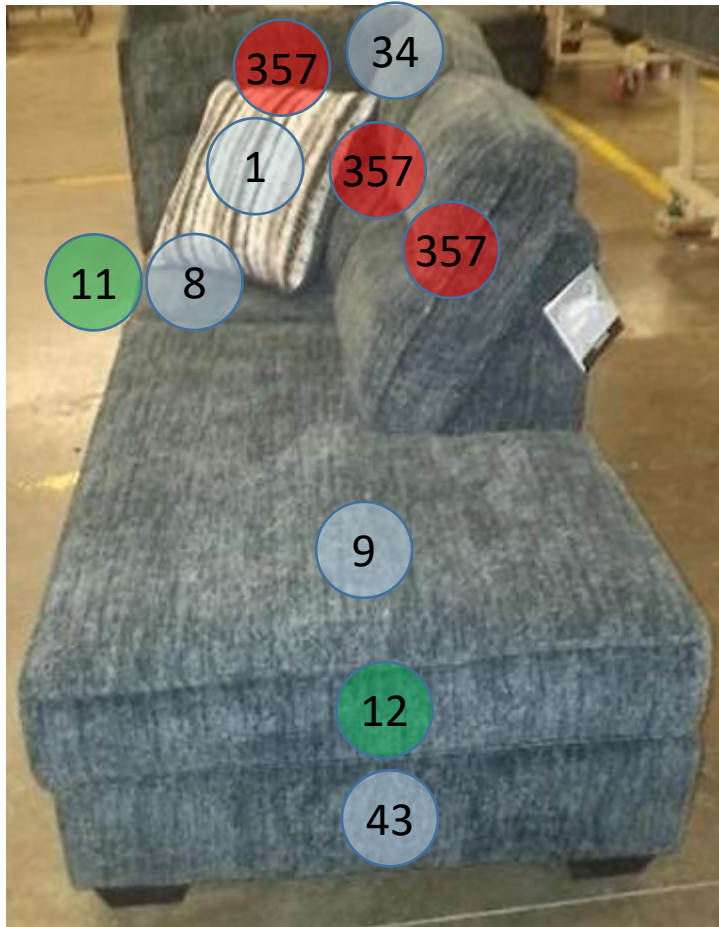

5050417

Call Out	Description
● (Red)	Blown Fiber
● (Yellow)	Cushion Chaise Pad - top Pad
● (Green)	Cushion Foam
● (Orange)	KD Component
● (Light Blue)	Cover

Signature
DESIGN
BY **ASHLEY**®

361

46

433

400

499

170

Signature
DESIGN
BY **ASHLEY**®

**505 SECTIONAL
DIMENSIONS
2 PIECE
CONFIGURATION**

**505 SECTIONAL
DIMENSIONS
2 PIECE
CONFIGURATION**