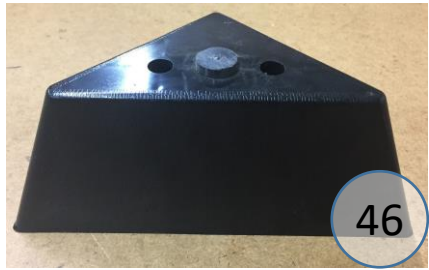

5050417

Call Out	Description
● (Red)	Blown Fiber
● (Yellow)	Cushion Chaise Pad - top Pad
● (Green)	Cushion Foam
● (Orange)	KD Component
● (Light Blue)	Cover

Signature
DESIGN
BY **ASHLEY**®

361

46

433

400

499

170

Signature
DESIGN
BY **ASHLEY**®

**505 SECTIONAL
DIMENSIONS
2 PIECE
CONFIGURATION**

**505 SECTIONAL
DIMENSIONS
2 PIECE
CONFIGURATION**