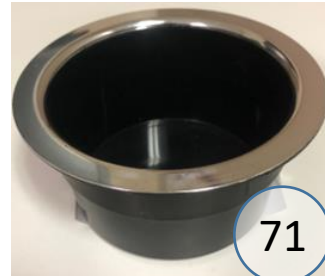

U5950518

Call Out	Description
● (Red)	Blown Fiber
● (Yellow)	Cushion Chaise Pad - top Pad
● (Green)	Cushion Foam
● (Yellow)	KD Component
● (Light Blue)	Cover

Signature
DESIGN
BY **ASHLEY**®

216

217

425

399

71