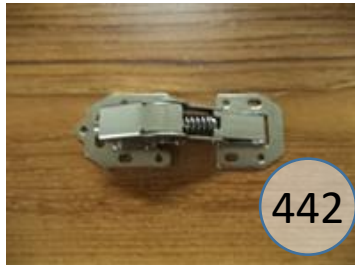

U5950518

Call Out	Description
● (Red)	Blown Fiber
● (Yellow)	Cushion Chaise Pad - top Pad
● (Green)	Cushion Foam
● (Yellow)	KD Component
● (Light Blue)	Cover

Signature
DESIGN
BY **ASHLEY**®

216

217

425

399

71

419

426

72

442

149

547

101

520