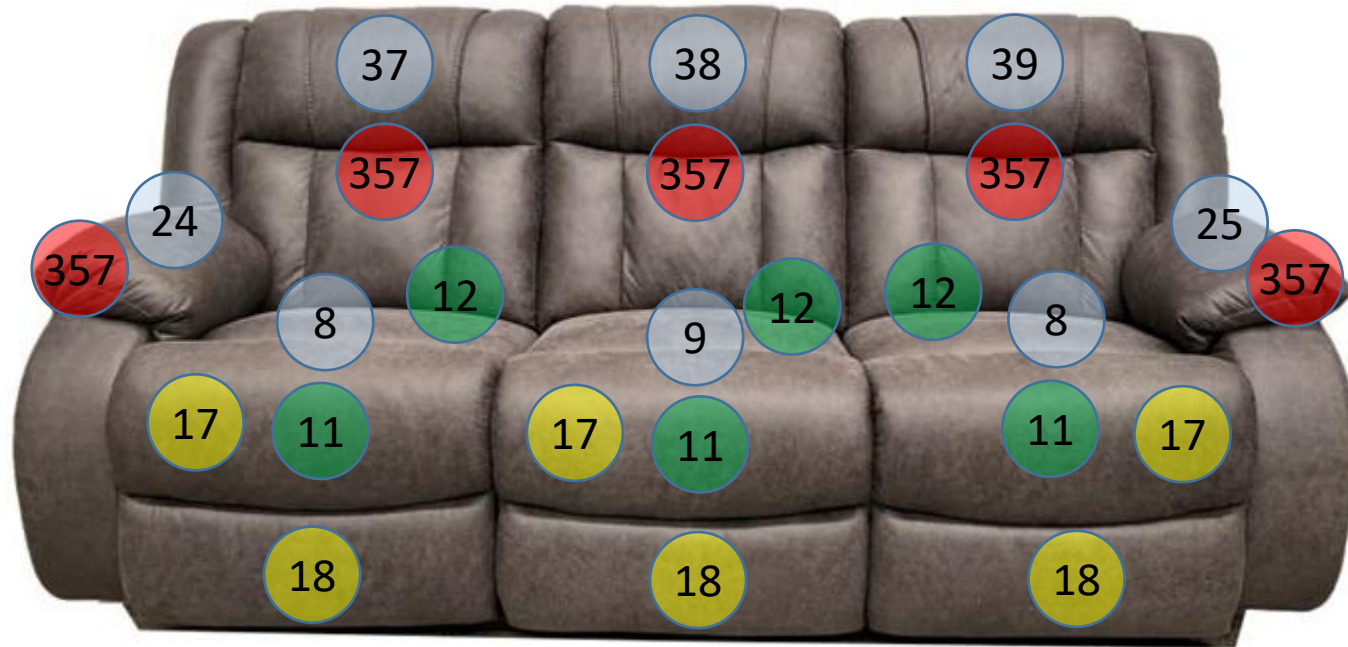

6880488

Call Out	Description
●	Blown Fiber
●	Cushion Chaise Pad - top Pad
●	Cushion Foam
●	KD Component
●	Cover

Signature
DESIGN
BY **ASHLEY**®

425

396

149

134

426

105

101

108

365

216

217

615

617