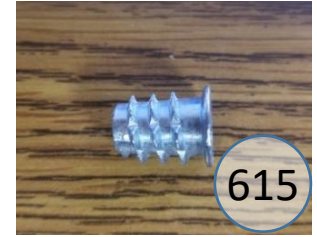

6880488

Call Out	Description
●	Blown Fiber
●	Cushion Chaise Pad - top Pad
●	Cushion Foam
●	KD Component
●	Cover

Signature
DESIGN
BY **ASHLEY**®

425

396

149

134

426

105

101

108

365

216

217

615

617