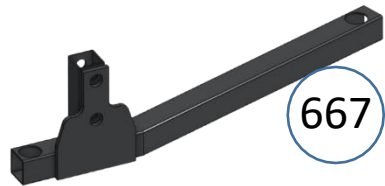

5560325

Call Out	Description
●	Blown Fiber
●	Cushion Chaise Pad - top Pad
●	Cushion Foam
●	KD Component
●	Cover

Signature
DESIGN
BY **ASHLEY**®

Signature
DESIGN
BY **ASHLEY**®