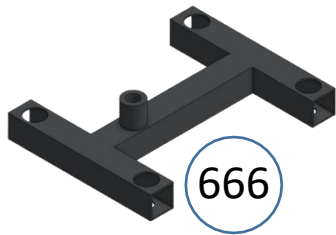

5560325

Call Out	Description
●	Blown Fiber
●	Cushion Chaise Pad - top Pad
●	Cushion Foam
●	KD Component
●	Cover

Signature
DESIGN
BY **ASHLEY**®

Signature
DESIGN
BY **ASHLEY**®