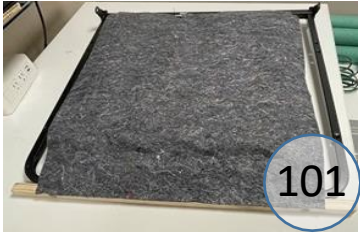

5560325

Call Out	Description
●	Blown Fiber
●	Cushion Chaise Pad - top Pad
●	Cushion Foam
●	KD Component
●	Cover

Signature
DESIGN
BY **ASHLEY**®

Signature
DESIGN
BY **ASHLEY**®