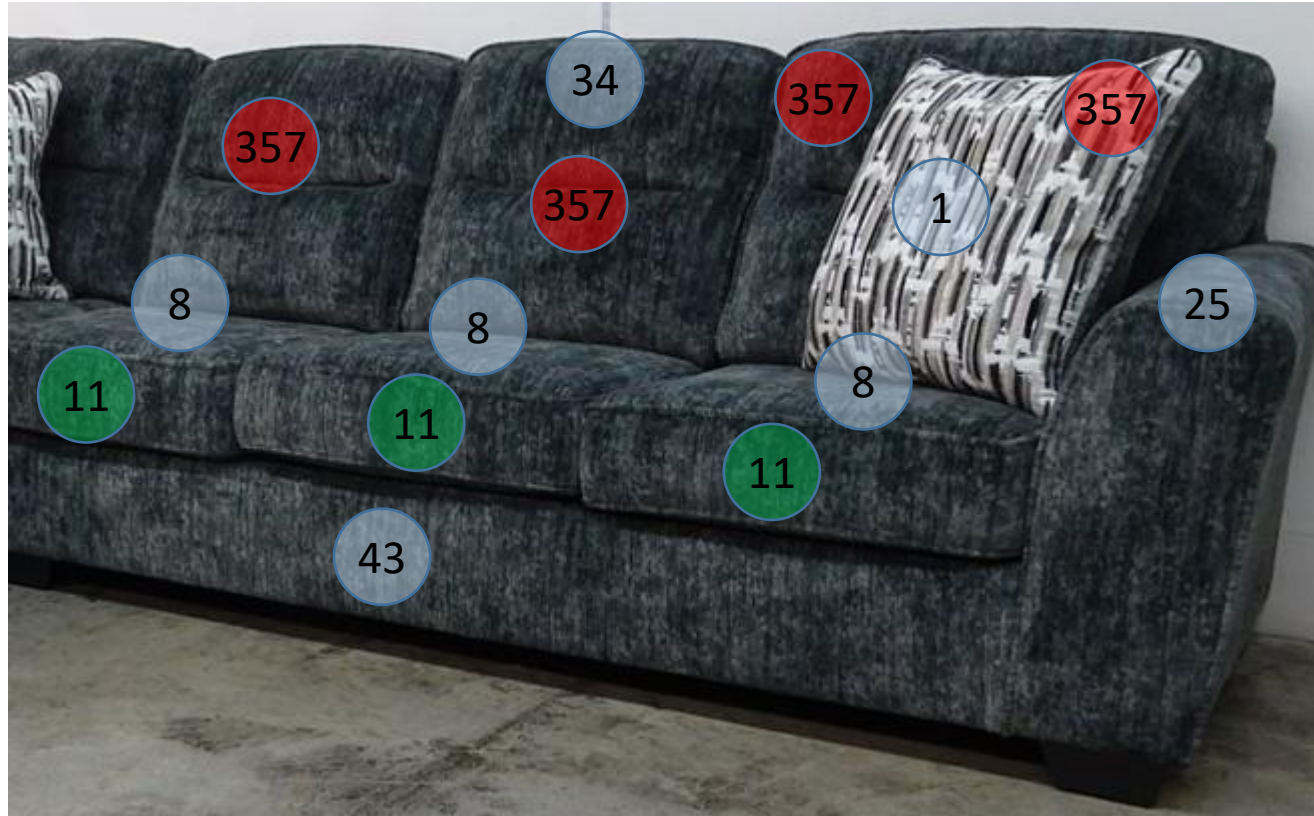

5050467

Call Out	Description
● (Red)	Blown Fiber
● (Yellow)	Cushion Chaise Pad - top Pad
● (Green)	Cushion Foam
● (Yellow)	KD Component
● (Blue)	Cover

Signature
DESIGN
BY **ASHLEY**®

Signature
DESIGN
BY **ASHLEY**®

**505 SECTIONAL
DIMENSIONS
2 PIECE
CONFIGURATION**

**505 SECTIONAL
DIMENSIONS
2 PIECE
CONFIGURATION**