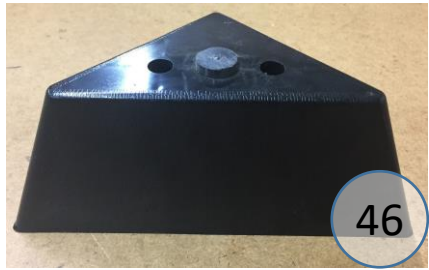

5050467

Call Out	Description
● (Red)	Blown Fiber
● (Yellow)	Cushion Chaise Pad - top Pad
● (Green)	Cushion Foam
● (Yellow)	KD Component
● (Blue)	Cover

Signature
DESIGN
BY **ASHLEY**®

Signature
DESIGN
BY **ASHLEY**®

**505 SECTIONAL
DIMENSIONS
2 PIECE
CONFIGURATION**

**505 SECTIONAL
DIMENSIONS
2 PIECE
CONFIGURATION**