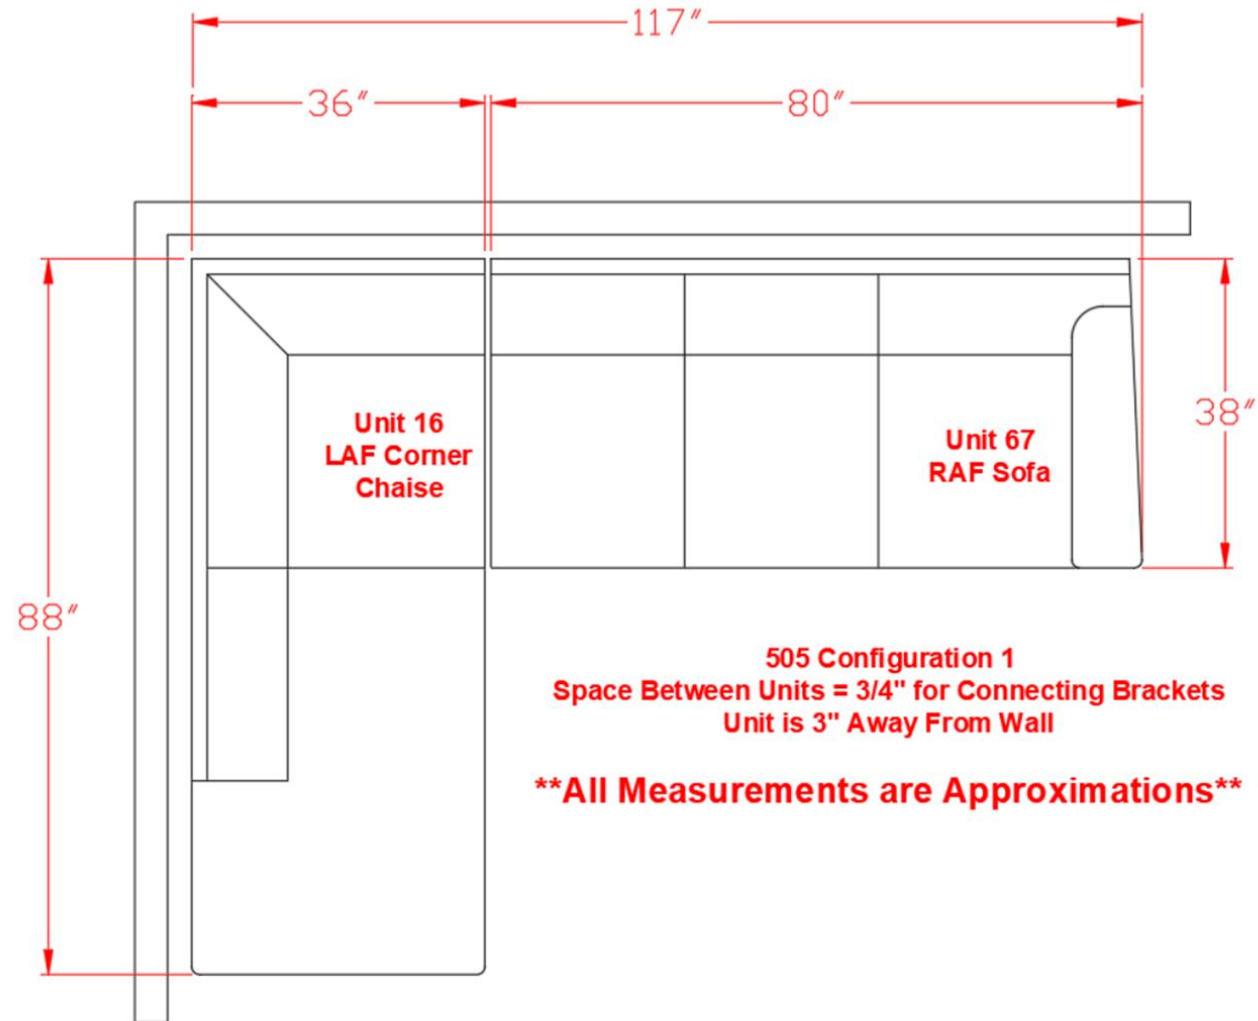

5050467

Call Out	Description
● (Red)	Blown Fiber
● (Yellow)	Cushion Chaise Pad - top Pad
● (Green)	Cushion Foam
● (Yellow)	KD Component
● (Blue)	Cover

Signature
DESIGN
BY **ASHLEY**®

Signature
DESIGN
BY **ASHLEY**®

**505 SECTIONAL
DIMENSIONS
2 PIECE
CONFIGURATION**

**505 SECTIONAL
DIMENSIONS
2 PIECE
CONFIGURATION**