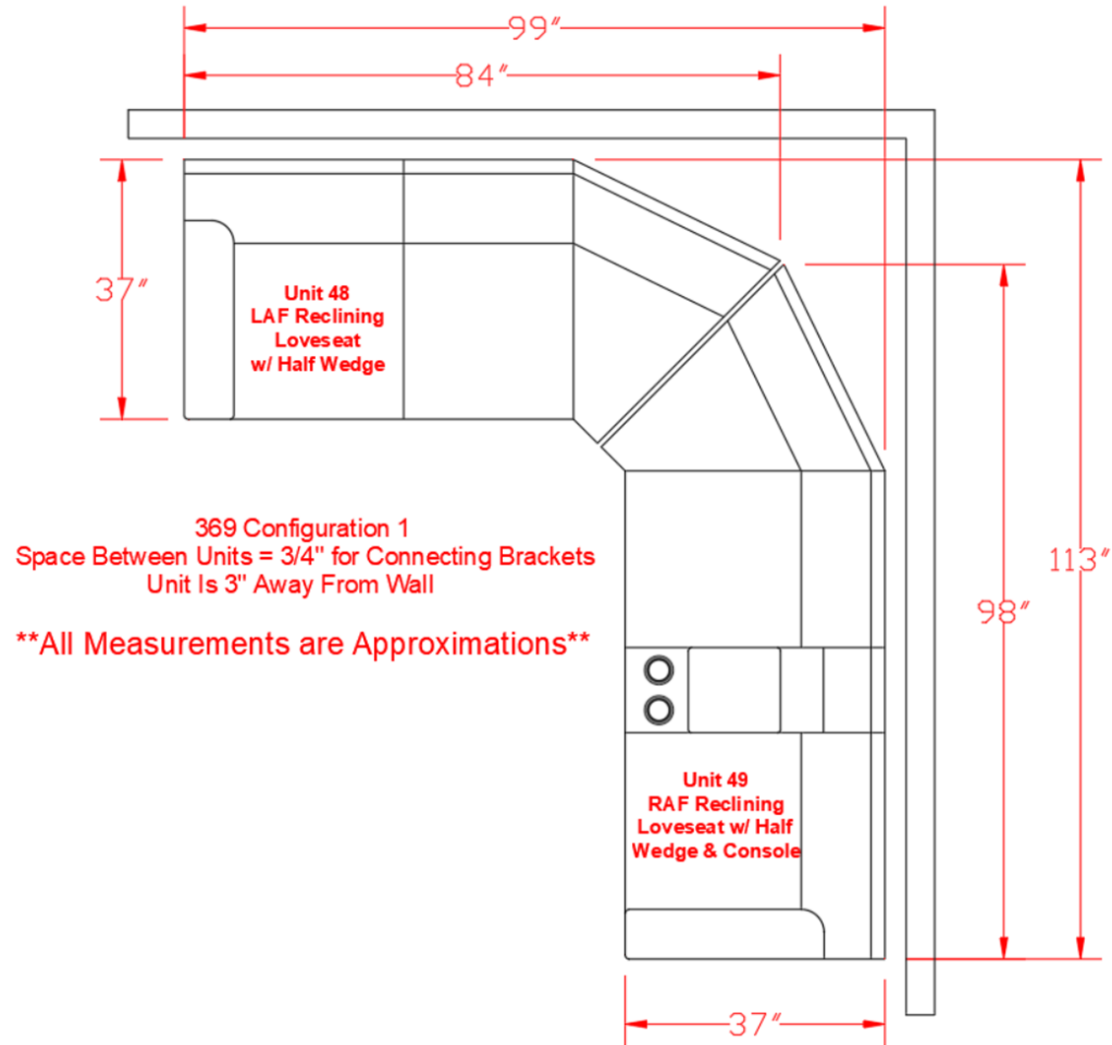

3690350

Call Out	Description
● (Red)	Blown Fiber
● (Yellow)	Cushion Chaise Pad - top Pad
● (Green)	Cushion Foam
● (Yellow)	KD Component
● (Blue)	Cover

Signature
DESIGN
BY **ASHLEY**®

**369 SECTIONAL
DIMENSIONS
2 PIECE
CONFIGURATION**

**369 SECTIONAL
DIMENSIONS
2 PIECE
CONFIGURATION**

369 Configuration 2
Space Between Units = 3/4" for Connecting Brackets
Unit Is 3" Away From Wall

****All Measurements are Approximations****