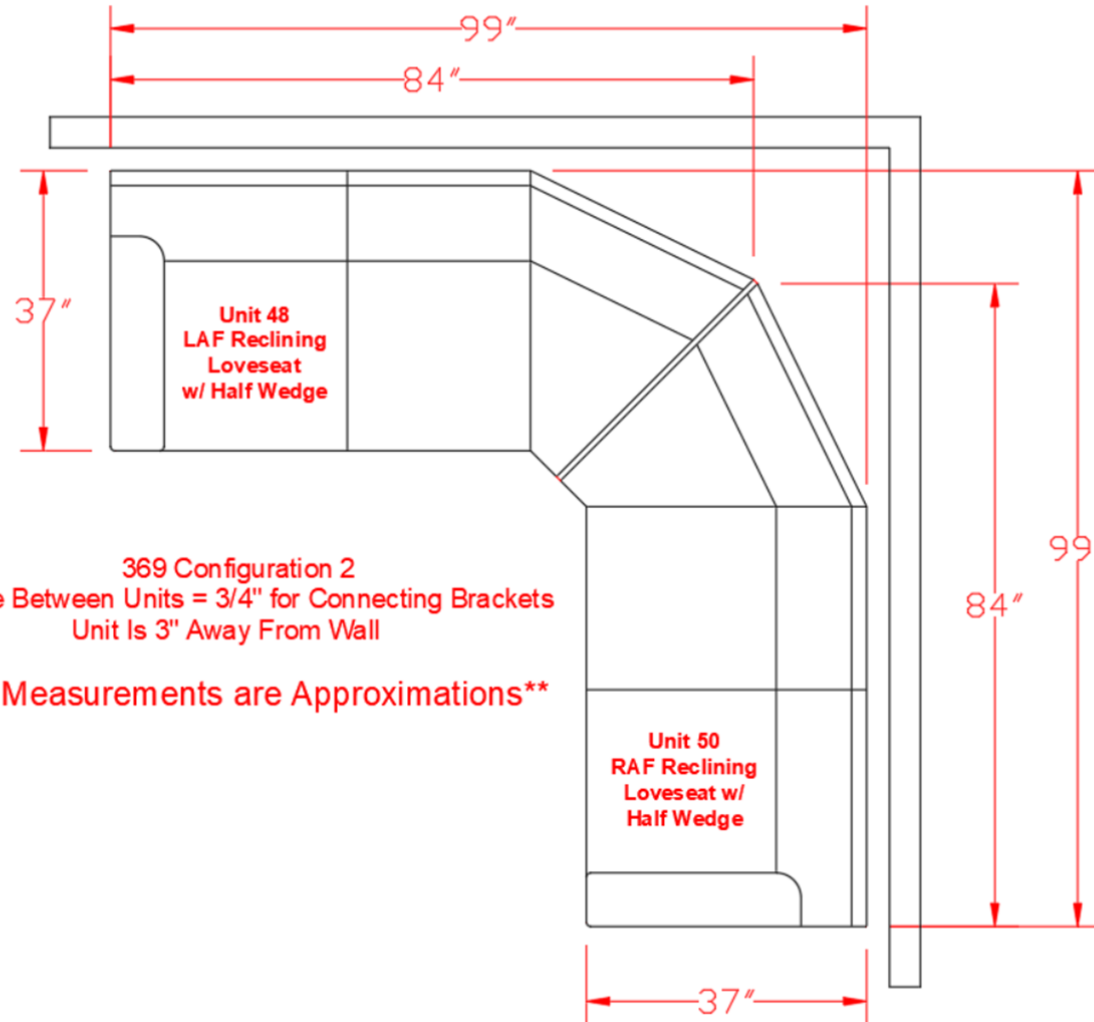

3690350

Call Out	Description
● (Red)	Blown Fiber
● (Yellow)	Cushion Chaise Pad - top Pad
● (Green)	Cushion Foam
● (Yellow)	KD Component
● (Blue)	Cover

Signature
DESIGN
BY **ASHLEY**®

**369 SECTIONAL
DIMENSIONS
2 PIECE
CONFIGURATION**

**369 SECTIONAL
DIMENSIONS
2 PIECE
CONFIGURATION**

369 Configuration 2
Space Between Units = 3/4" for Connecting Brackets
Unit Is 3" Away From Wall

****All Measurements are Approximations****