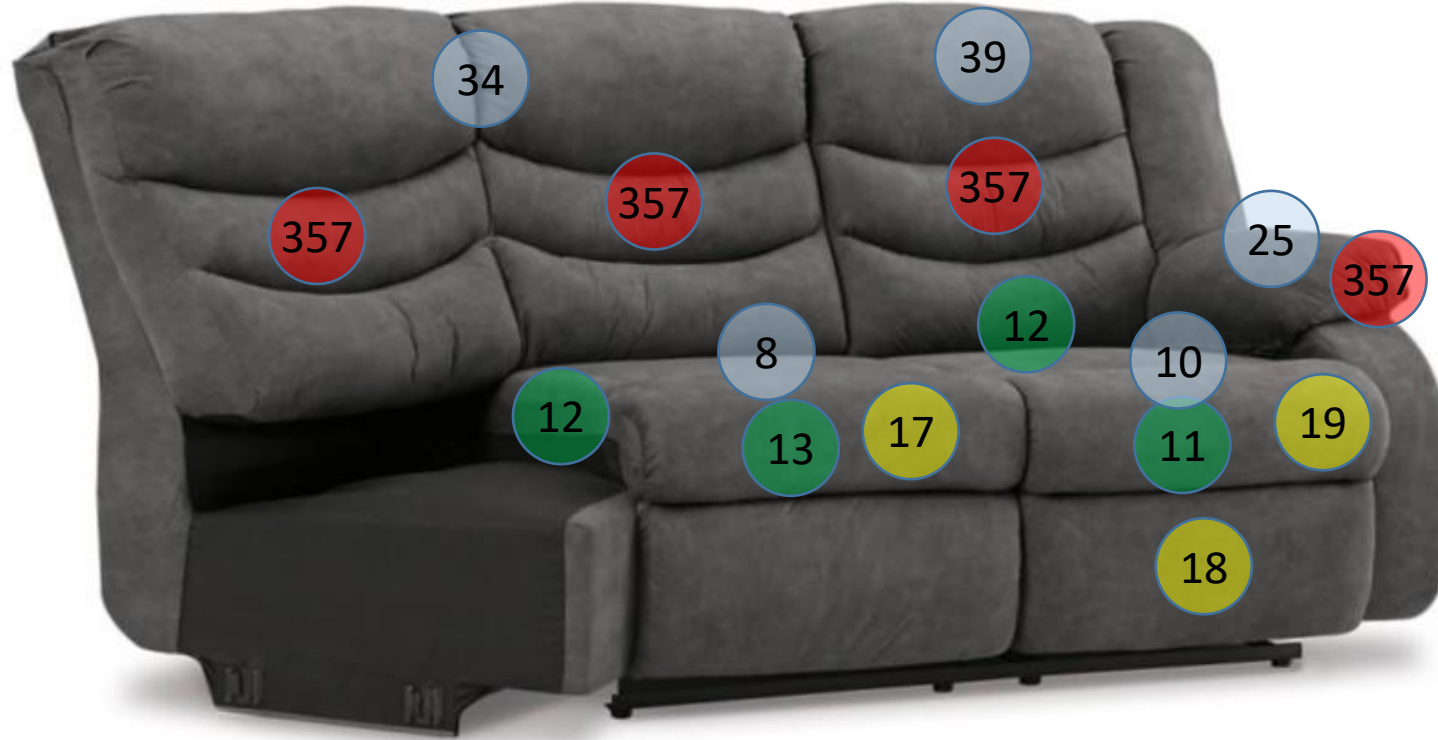

3690350

Call Out	Description
● (Red)	Blown Fiber
● (Yellow)	Cushion Chaise Pad - top Pad
● (Green)	Cushion Foam
● (Yellow)	KD Component
● (Blue)	Cover

Signature
DESIGN
BY **ASHLEY**®

**369 SECTIONAL
DIMENSIONS
2 PIECE
CONFIGURATION**

**369 SECTIONAL
DIMENSIONS
2 PIECE
CONFIGURATION**

369 Configuration 2
Space Between Units = 3/4" for Connecting Brackets
Unit Is 3" Away From Wall

****All Measurements are Approximations****