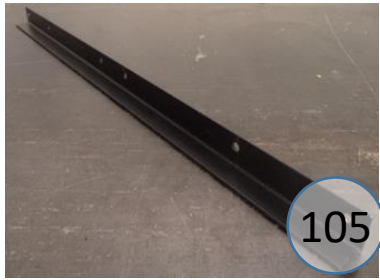

3690350

Call Out	Description
● (Red)	Blown Fiber
● (Yellow)	Cushion Chaise Pad - top Pad
● (Green)	Cushion Foam
● (Yellow)	KD Component
● (Blue)	Cover

Signature
DESIGN
BY **ASHLEY**®

**369 SECTIONAL
DIMENSIONS
2 PIECE
CONFIGURATION**

**369 SECTIONAL
DIMENSIONS
2 PIECE
CONFIGURATION**

369 Configuration 2
Space Between Units = 3/4" for Connecting Brackets
Unit Is 3" Away From Wall

****All Measurements are Approximations****