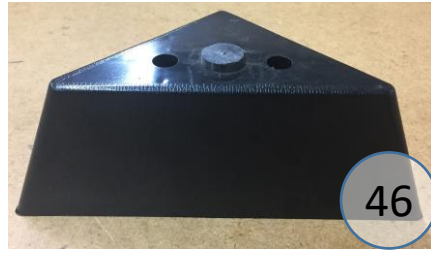

4060638

Call Out	Description
● (Red)	Blown Fiber
● (Yellow)	Cushion Chaise Pad - top Pad
● (Green)	Cushion Foam
● (Orange)	KD Component
● (Blue)	Cover

Signature
DESIGN
BY **ASHLEY**®

Signature
DESIGN
BY **ASHLEY**®