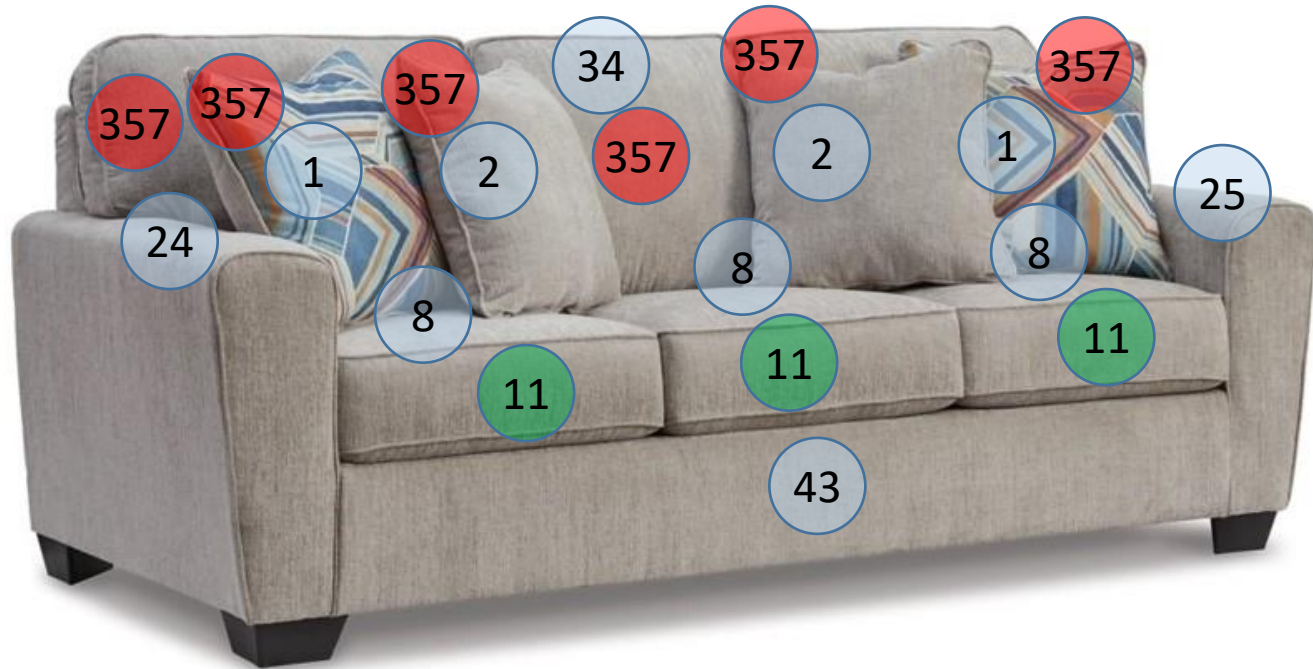

4060638

Call Out	Description
● (Red)	Blown Fiber
● (Yellow)	Cushion Chaise Pad - top Pad
● (Green)	Cushion Foam
● (Orange)	KD Component
● (Blue)	Cover

Signature
DESIGN
BY **ASHLEY**®

Signature
DESIGN
BY **ASHLEY**®