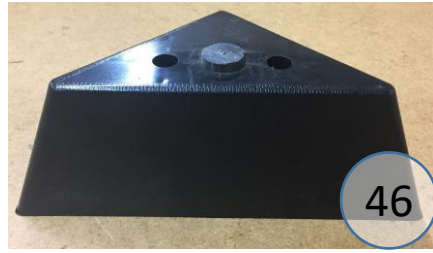

4060635

Call Out	Description
● (Red)	Blown Fiber
● (Yellow)	Cushion Chaise Pad - top Pad
● (Green)	Cushion Foam
● (Orange)	KD Component
● (Blue)	Cover

Signature
DESIGN
BY **ASHLEY**®

Signature
DESIGN
BY **ASHLEY**®