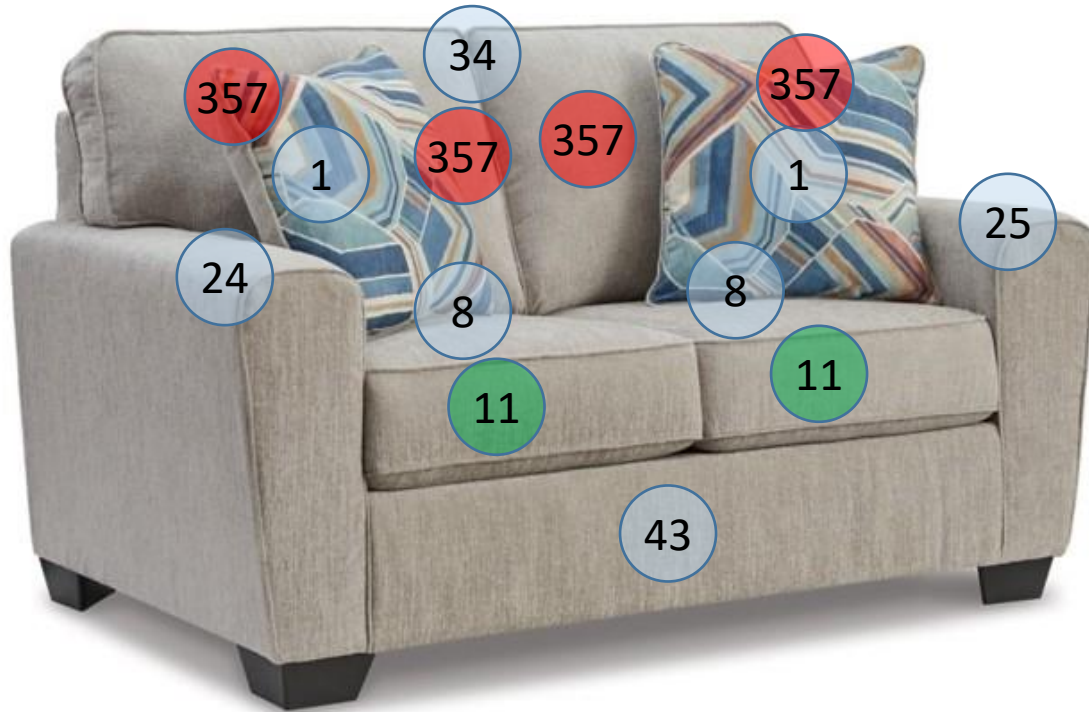

4060635

Call Out	Description
● (Red)	Blown Fiber
● (Yellow)	Cushion Chaise Pad - top Pad
● (Green)	Cushion Foam
● (Orange)	KD Component
● (Blue)	Cover

Signature
DESIGN
BY **ASHLEY**®

Signature
DESIGN
BY **ASHLEY**®