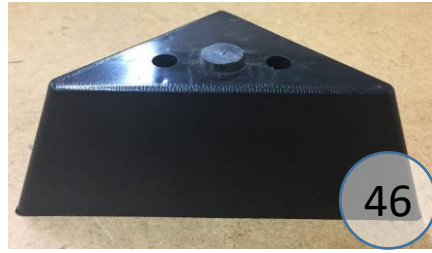

4060620

Call Out	Description
● (Red)	Blown Fiber
● (Yellow)	Cushion Chaise Pad - top Pad
● (Green)	Cushion Foam
● (Orange)	KD Component
● (Blue)	Cover

Signature
DESIGN
BY **ASHLEY**®

Signature
DESIGN
BY **ASHLEY**®