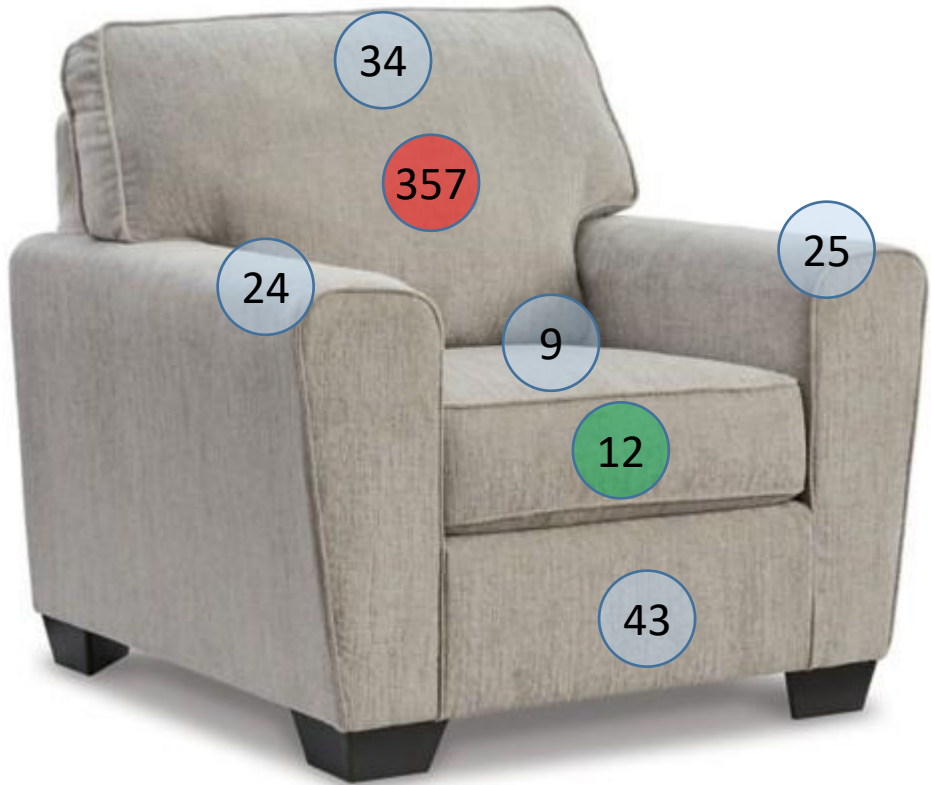

4060620

Call Out	Description
● (Red)	Blown Fiber
● (Yellow)	Cushion Chaise Pad - top Pad
● (Green)	Cushion Foam
● (Orange)	KD Component
● (Blue)	Cover

Signature
DESIGN
BY **ASHLEY**®

Signature
DESIGN
BY **ASHLEY**®