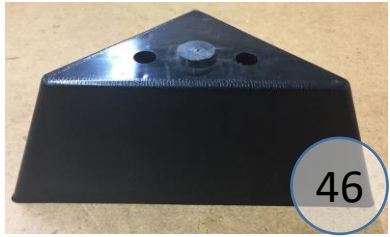

# 3100516

Call Out	Description
● (Red)	Blown Fiber
● (Yellow)	Cushion Chaise Pad - top Pad
● (Green)	Cushion Foam
● (Orange)	KD Component
● (Light Blue)	Cover

*Signature*  
DESIGN  
BY **ASHLEY**®

*Signature*  
DESIGN  
BY **ASHLEY**®

**310 SECTIONAL  
DIMENSIONS  
2 PIECE  
CONFIGURATION**

**310 Configuration 1**  
Space Between Units = 3/4" for Connecting Brackets  
Unit is 3" Away From Wall  
**\*\*All Measurements are Approximations\*\***

**310 SECTIONAL  
DIMENSIONS  
2 PIECE  
CONFIGURATION**