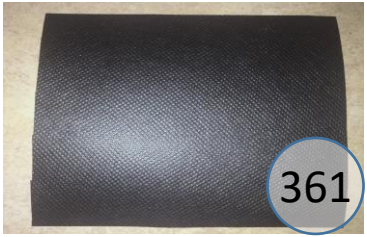

# 3100516

Call Out	Description
● (Red)	Blown Fiber
● (Yellow)	Cushion Chaise Pad - top Pad
● (Green)	Cushion Foam
● (Orange)	KD Component
● (Light Blue)	Cover

*Signature*  
DESIGN  
BY **ASHLEY**®

*Signature*  
DESIGN  
BY **ASHLEY**®

**310 SECTIONAL  
DIMENSIONS  
2 PIECE  
CONFIGURATION**

**310 Configuration 1**  
Space Between Units = 3/4" for Connecting Brackets  
Unit is 3" Away From Wall  
**\*\*All Measurements are Approximations\*\***

**310 SECTIONAL  
DIMENSIONS  
2 PIECE  
CONFIGURATION**