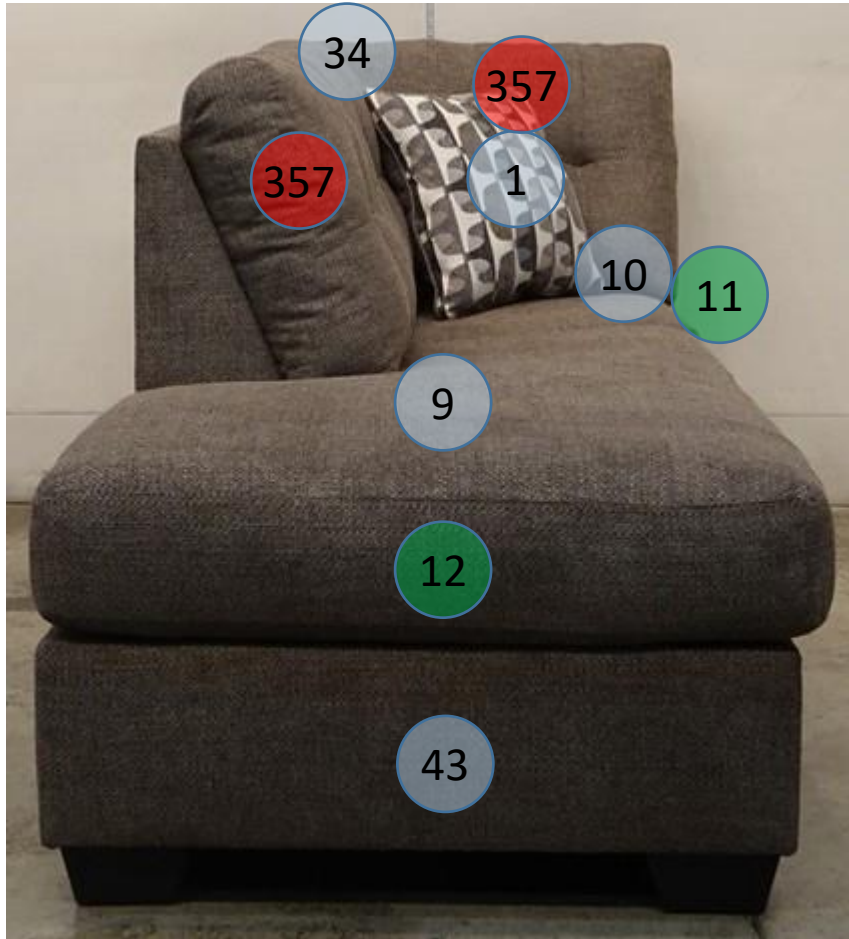

# 3100516

Call Out	Description
● (Red)	Blown Fiber
● (Yellow)	Cushion Chaise Pad - top Pad
● (Green)	Cushion Foam
● (Orange)	KD Component
● (Light Blue)	Cover

*Signature*  
DESIGN  
BY **ASHLEY**®

*Signature*  
DESIGN  
BY **ASHLEY**®

**310 SECTIONAL  
DIMENSIONS  
2 PIECE  
CONFIGURATION**

**310 Configuration 1**  
Space Between Units = 3/4" for Connecting Brackets  
Unit is 3" Away From Wall  
**\*\*All Measurements are Approximations\*\***

**310 SECTIONAL  
DIMENSIONS  
2 PIECE  
CONFIGURATION**