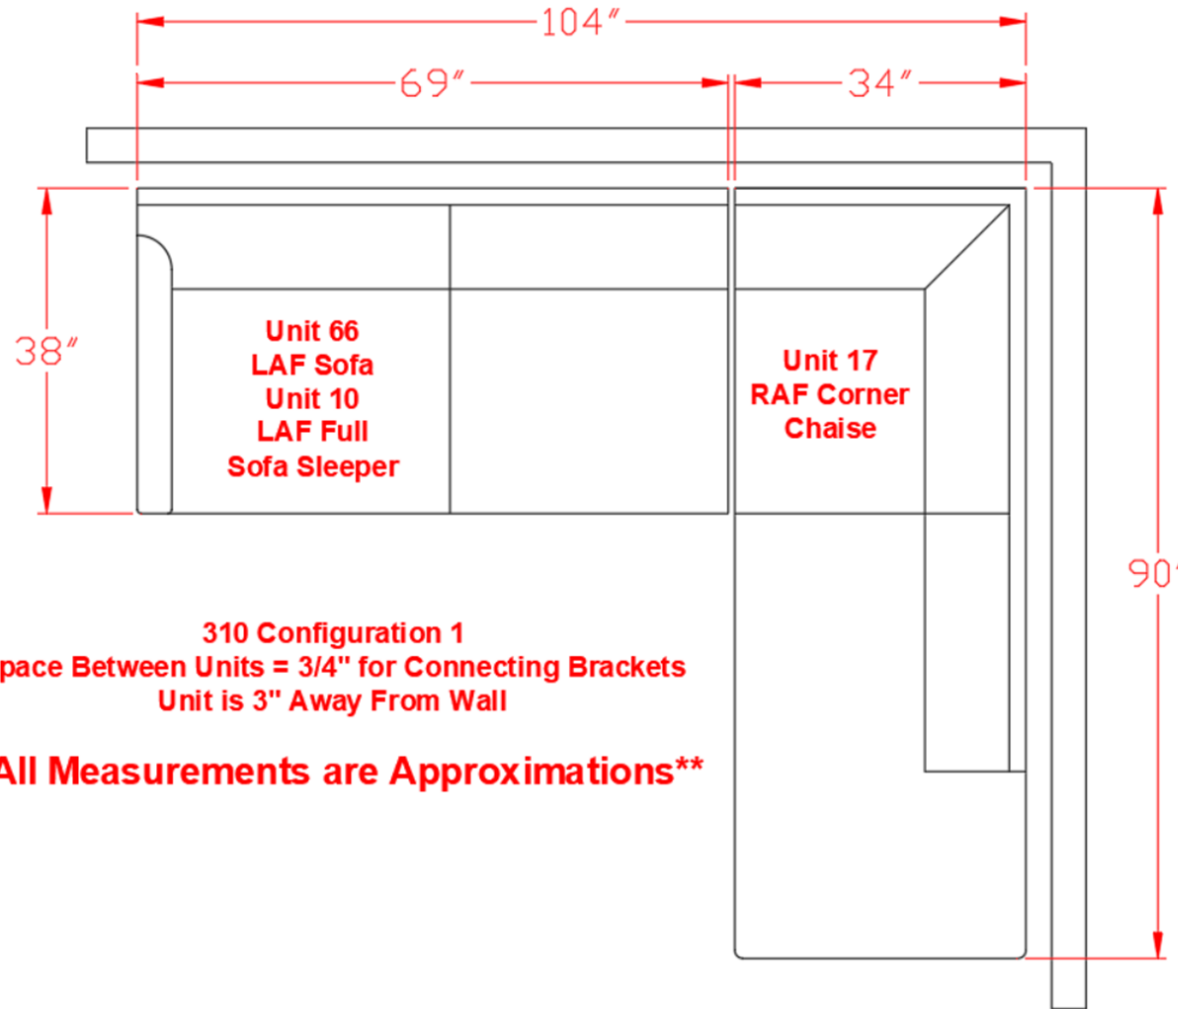

# 3100516

Call Out	Description
● (Red)	Blown Fiber
● (Yellow)	Cushion Chaise Pad - top Pad
● (Green)	Cushion Foam
● (Orange)	KD Component
● (Light Blue)	Cover

*Signature*  
DESIGN  
BY **ASHLEY**®

*Signature*  
DESIGN  
BY **ASHLEY**®

**310 SECTIONAL  
DIMENSIONS  
2 PIECE  
CONFIGURATION**

**310 Configuration 1**  
Space Between Units = 3/4" for Connecting Brackets  
Unit is 3" Away From Wall  
**\*\*All Measurements are Approximations\*\***

**310 SECTIONAL  
DIMENSIONS  
2 PIECE  
CONFIGURATION**