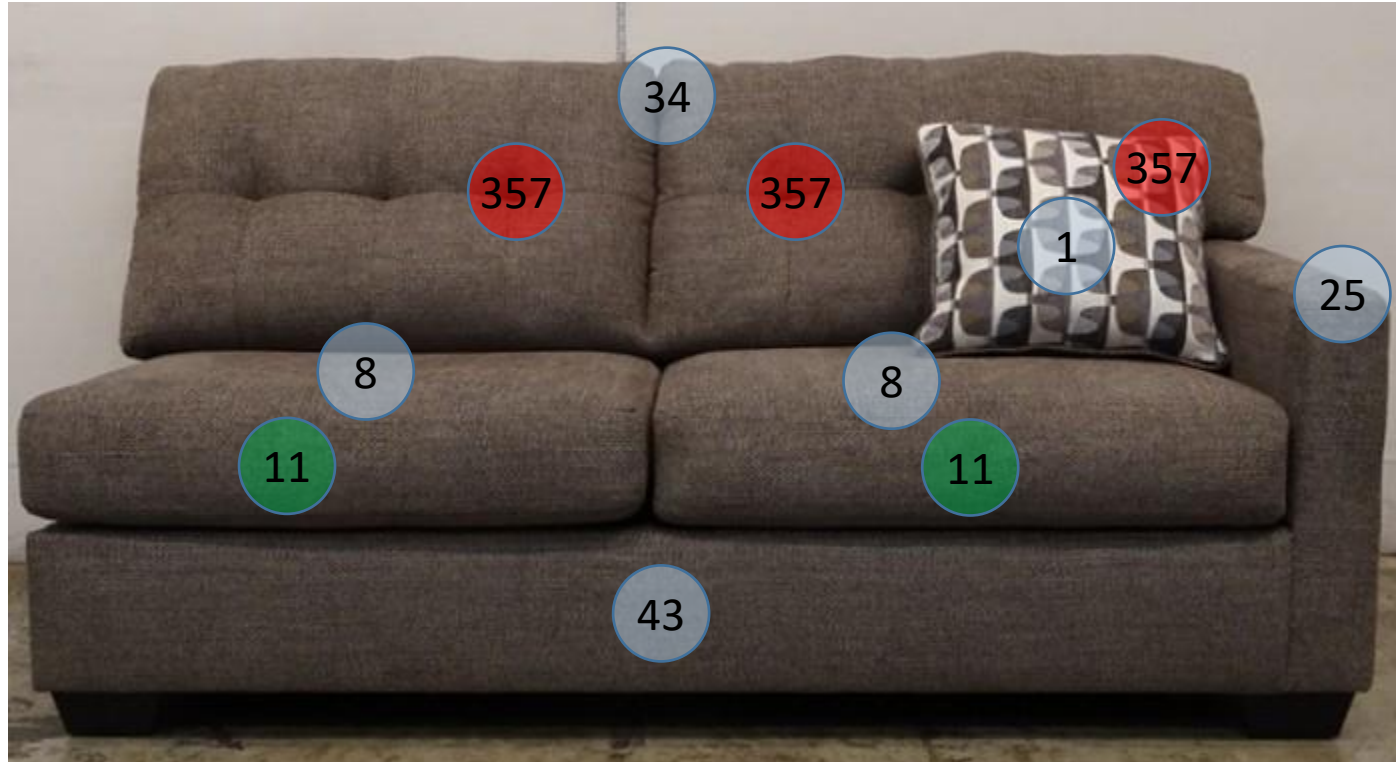

3100567

Call Out	Description
●	Blown Fiber
●	Cushion Chaise Pad - top Pad
●	Cushion Foam
●	KD Component
●	Cover

Signature
DESIGN
BY **ASHLEY**®

Signature
DESIGN
BY **ASHLEY**®

**310 SECTIONAL
DIMENSIONS
2 PIECE
CONFIGURATION**

310 Configuration 1
Space Between Units = 3/4" for Connecting Brackets
Unit is 3" Away From Wall

****All Measurements are Approximations****

**310 SECTIONAL
DIMENSIONS
2 PIECE
CONFIGURATION**