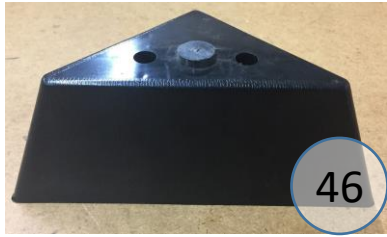

3100567

Call Out	Description
●	Blown Fiber
●	Cushion Chaise Pad - top Pad
●	Cushion Foam
●	KD Component
●	Cover

Signature
DESIGN
BY **ASHLEY**®

Signature
DESIGN
BY **ASHLEY**®

**310 SECTIONAL
DIMENSIONS
2 PIECE
CONFIGURATION**

310 Configuration 1
Space Between Units = 3/4" for Connecting Brackets
Unit is 3" Away From Wall

****All Measurements are Approximations****

**310 SECTIONAL
DIMENSIONS
2 PIECE
CONFIGURATION**