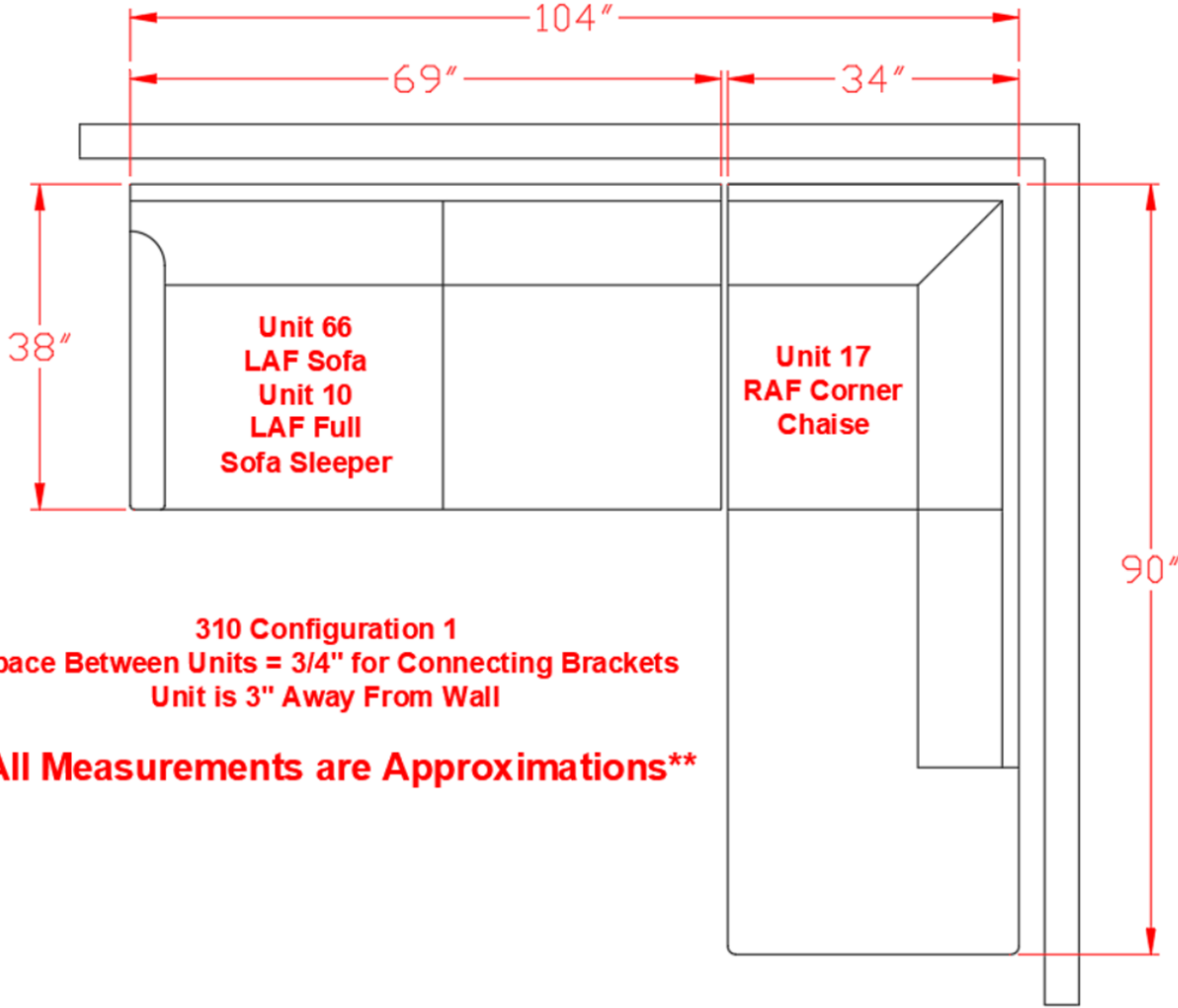

3100567

Call Out	Description
●	Blown Fiber
●	Cushion Chaise Pad - top Pad
●	Cushion Foam
●	KD Component
●	Cover

Signature
DESIGN
BY **ASHLEY**®

Signature
DESIGN
BY **ASHLEY**®

**310 SECTIONAL
DIMENSIONS
2 PIECE
CONFIGURATION**

310 Configuration 1
Space Between Units = 3/4" for Connecting Brackets
Unit is 3" Away From Wall

****All Measurements are Approximations****

**310 SECTIONAL
DIMENSIONS
2 PIECE
CONFIGURATION**