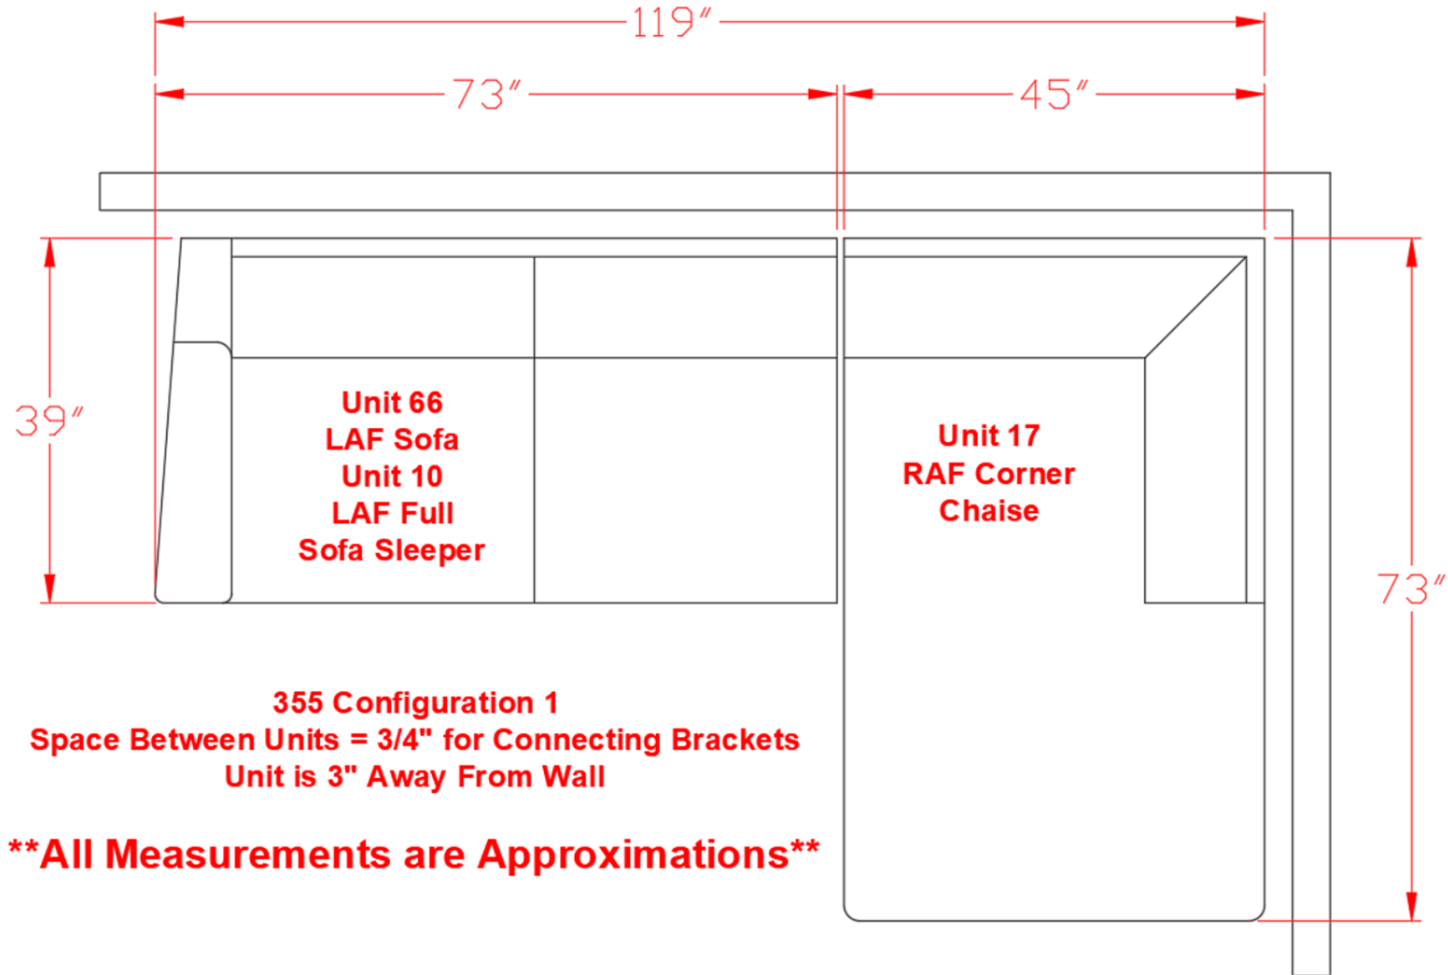

3550416

Call Out	Description
●	Blown Fiber
●	Cushion Chaise Pad - top Pad
●	Cushion Foam
●	KD Component
●	Cover

Signature
DESIGN
BY **ASHLEY**®

Signature
DESIGN
BY **ASHLEY**®

**355 SECTIONAL
DIMENSIONS
2 PIECE
CONFIGURATION**

**355 SECTIONAL
DIMENSIONS
2 PIECE
CONFIGURATION**