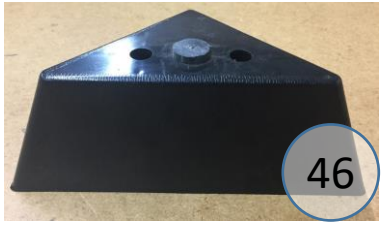

3550416

Call Out	Description
●	Blown Fiber
●	Cushion Chaise Pad - top Pad
●	Cushion Foam
●	KD Component
●	Cover

Signature
DESIGN
BY **ASHLEY**®

Signature
DESIGN
BY **ASHLEY**®

**355 SECTIONAL
DIMENSIONS
2 PIECE
CONFIGURATION**

**355 SECTIONAL
DIMENSIONS
2 PIECE
CONFIGURATION**