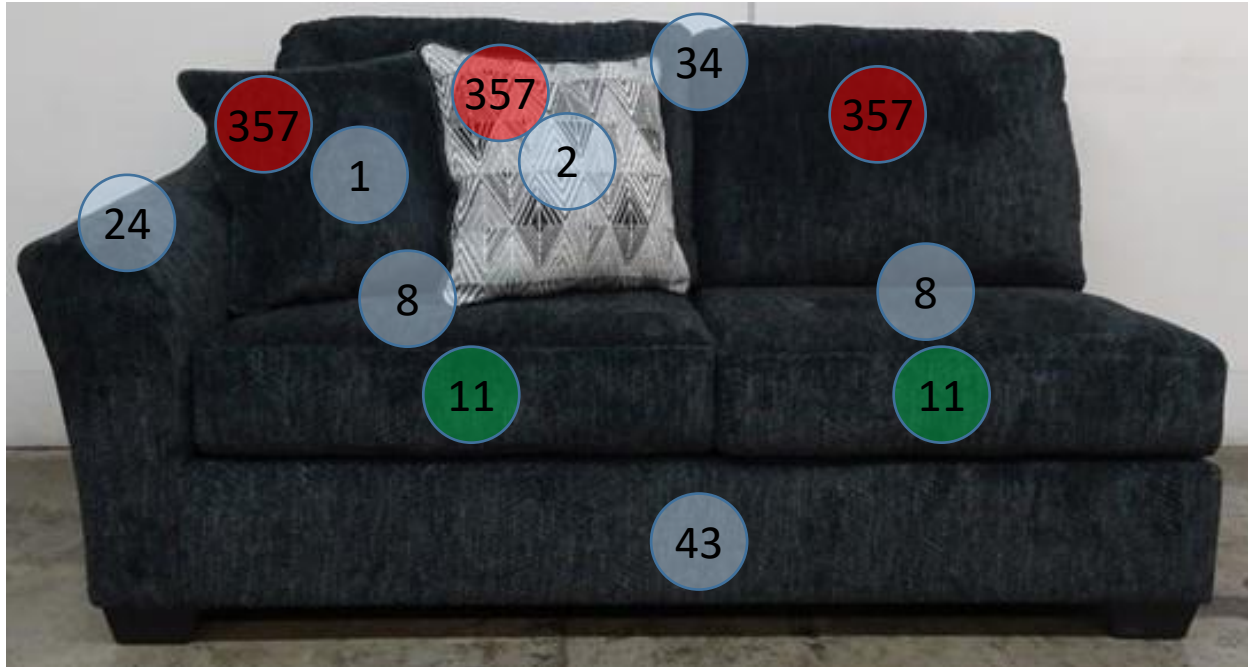

3550466

Call Out	Description
●	Blown Fiber
●	Cushion Chaise Pad - top Pad
●	Cushion Foam
●	KD Component
●	Cover

*Signature*  
DESIGN  
BY **ASHLEY**®

433

499

400

362

46

170

*Signature*  
DESIGN  
BY **ASHLEY**®

**355 SECTIONAL  
DIMENSIONS  
2 PIECE  
CONFIGURATION**

**355 SECTIONAL  
DIMENSIONS  
2 PIECE  
CONFIGURATION**