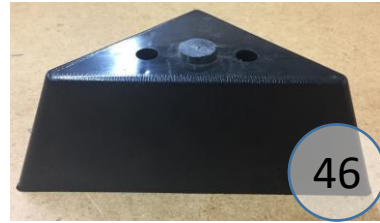

3550466

Call Out	Description
●	Blown Fiber
●	Cushion Chaise Pad - top Pad
●	Cushion Foam
●	KD Component
●	Cover

*Signature*  
DESIGN  
BY **ASHLEY**®

433

499

400

362

46

170

*Signature*  
DESIGN  
BY **ASHLEY**®

**355 SECTIONAL  
DIMENSIONS  
2 PIECE  
CONFIGURATION**

**355 SECTIONAL  
DIMENSIONS  
2 PIECE  
CONFIGURATION**