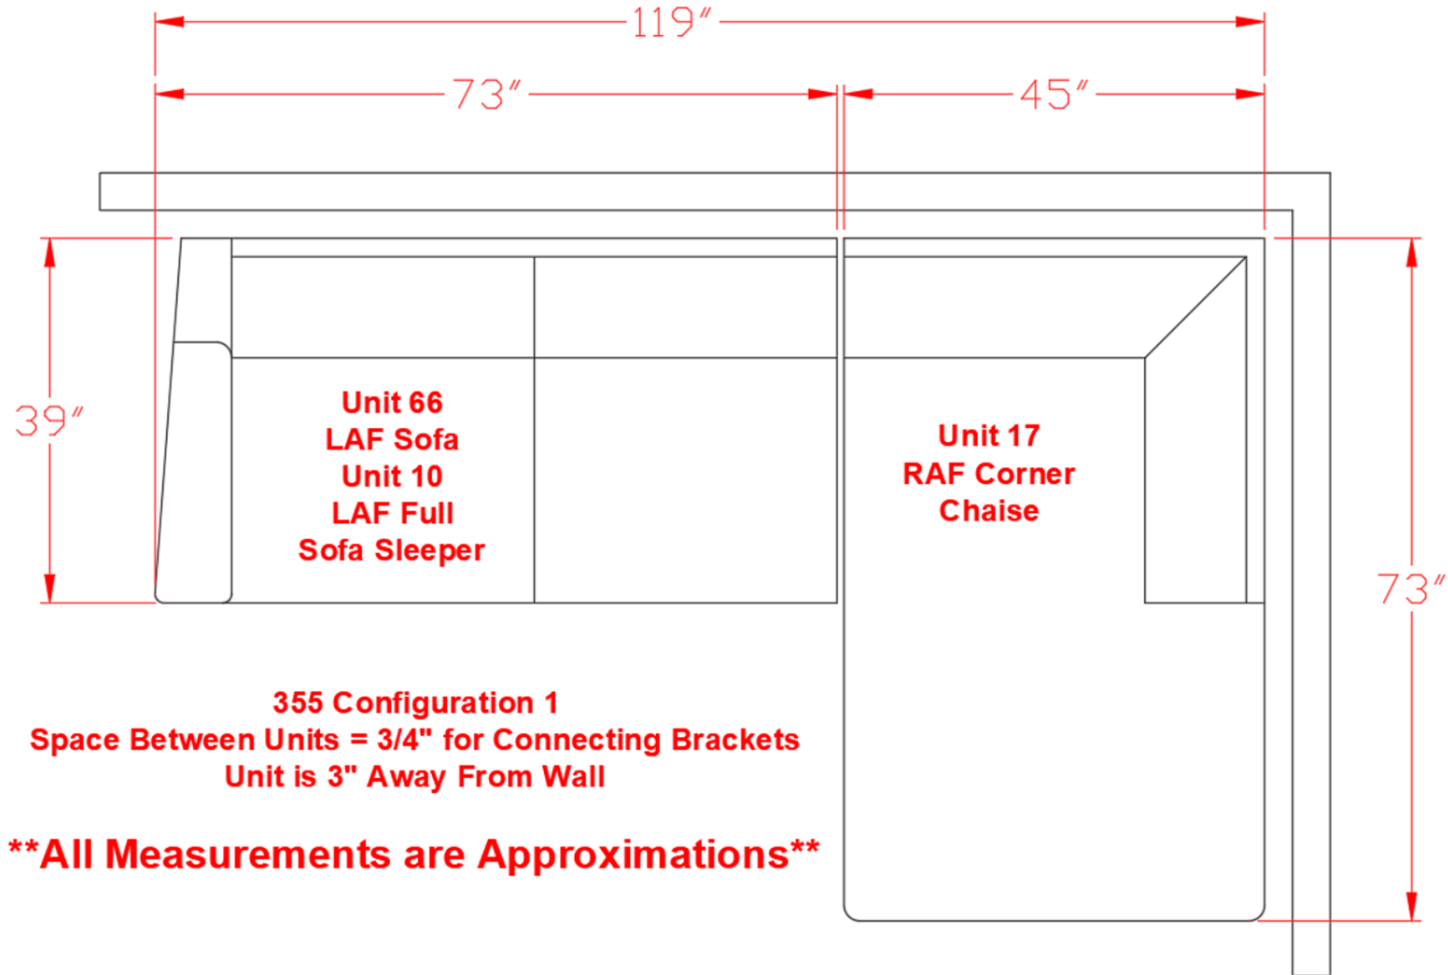

3550466

Call Out	Description
●	Blown Fiber
●	Cushion Chaise Pad - top Pad
●	Cushion Foam
●	KD Component
●	Cover

*Signature*  
DESIGN  
BY **ASHLEY**®

433

499

400

362

46

170

*Signature*  
DESIGN  
BY **ASHLEY**®

**355 SECTIONAL  
DIMENSIONS  
2 PIECE  
CONFIGURATION**

**355 SECTIONAL  
DIMENSIONS  
2 PIECE  
CONFIGURATION**