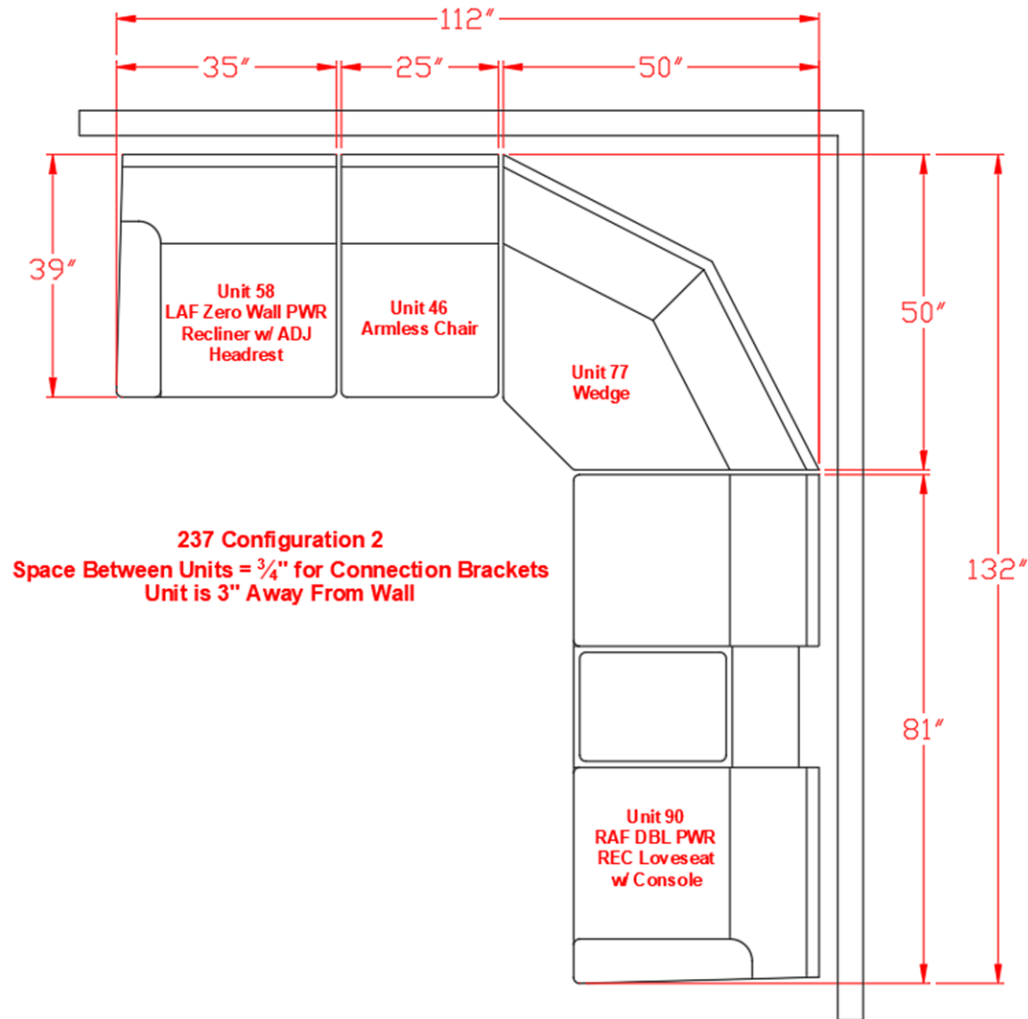

2370360

Call Out	Description
	Blown Fiber
	Cushion Chaise Pad - top Pad
	Cushion Foam
	KD Component
	Cover

*Signature*  
DESIGN  
BY **ASHLEY**®

52

434

227

113

71

239

419

393

*Signature*  
DESIGN  
BY **ASHLEY**®

**237 SECTIONAL  
DIMENSIONS  
4 PIECE  
CONFIGURATION**

**237 SECTIONAL  
DIMENSIONS  
4 PIECE  
CONFIGURATION**

*Signature*  
DESIGN  
BY **ASHLEY**®