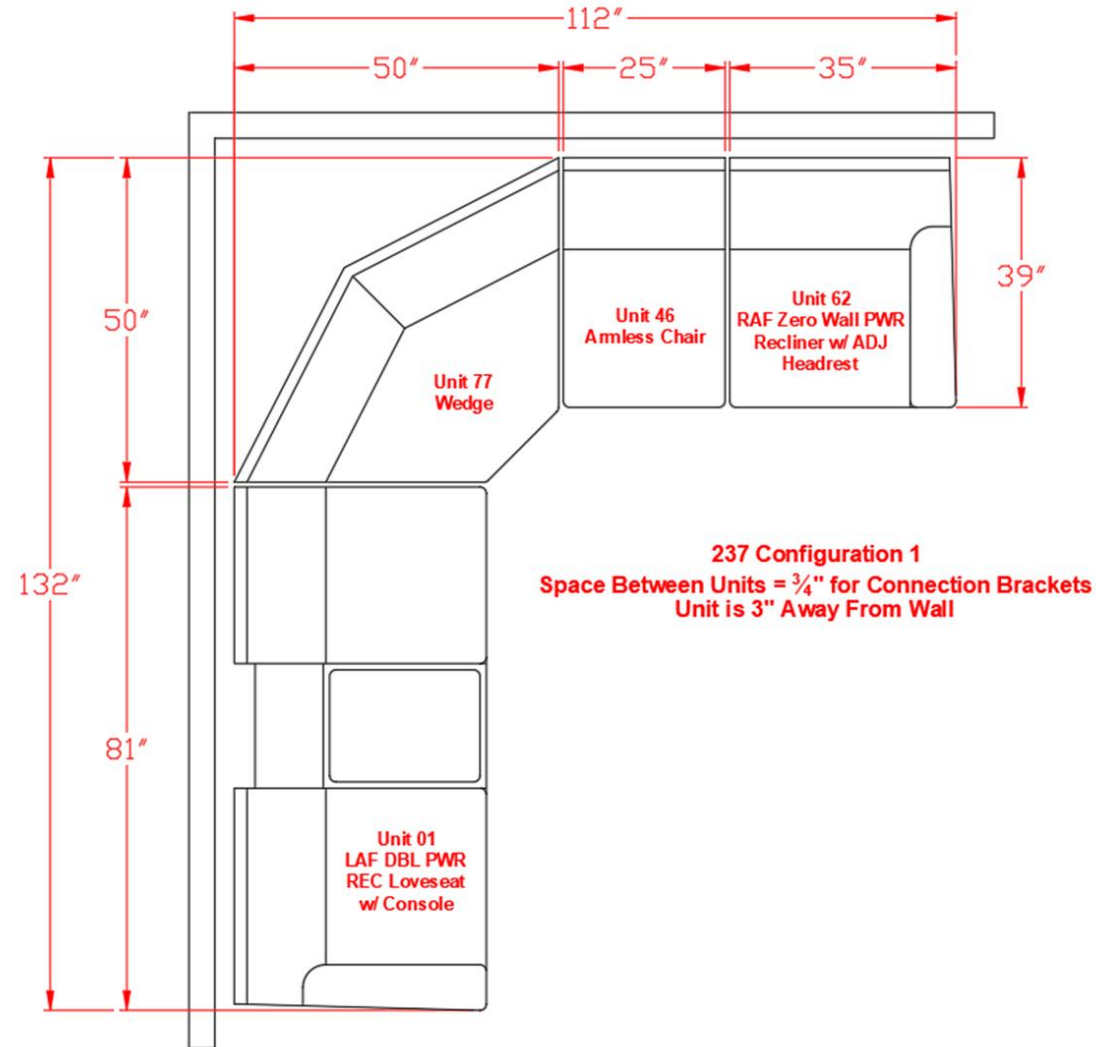

2370360

Call Out	Description
	Blown Fiber
	Cushion Chaise Pad - top Pad
	Cushion Foam
	KD Component
	Cover

*Signature*  
DESIGN  
BY **ASHLEY**®

52

434

227

113

71

239

419

393

*Signature*  
DESIGN  
BY **ASHLEY**®

**237 SECTIONAL  
DIMENSIONS  
4 PIECE  
CONFIGURATION**

**237 SECTIONAL  
DIMENSIONS  
4 PIECE  
CONFIGURATION**

*Signature*  
DESIGN  
BY **ASHLEY**®