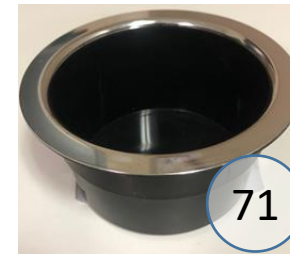

2370360

Call Out	Description
	Blown Fiber
	Cushion Chaise Pad - top Pad
	Cushion Foam
	KD Component
	Cover

*Signature*  
DESIGN  
BY **ASHLEY**®

52

434

227

113

71

239

419

393

*Signature*  
DESIGN  
BY **ASHLEY**®

**237 SECTIONAL  
DIMENSIONS  
4 PIECE  
CONFIGURATION**

**237 SECTIONAL  
DIMENSIONS  
4 PIECE  
CONFIGURATION**

*Signature*  
DESIGN  
BY **ASHLEY**®