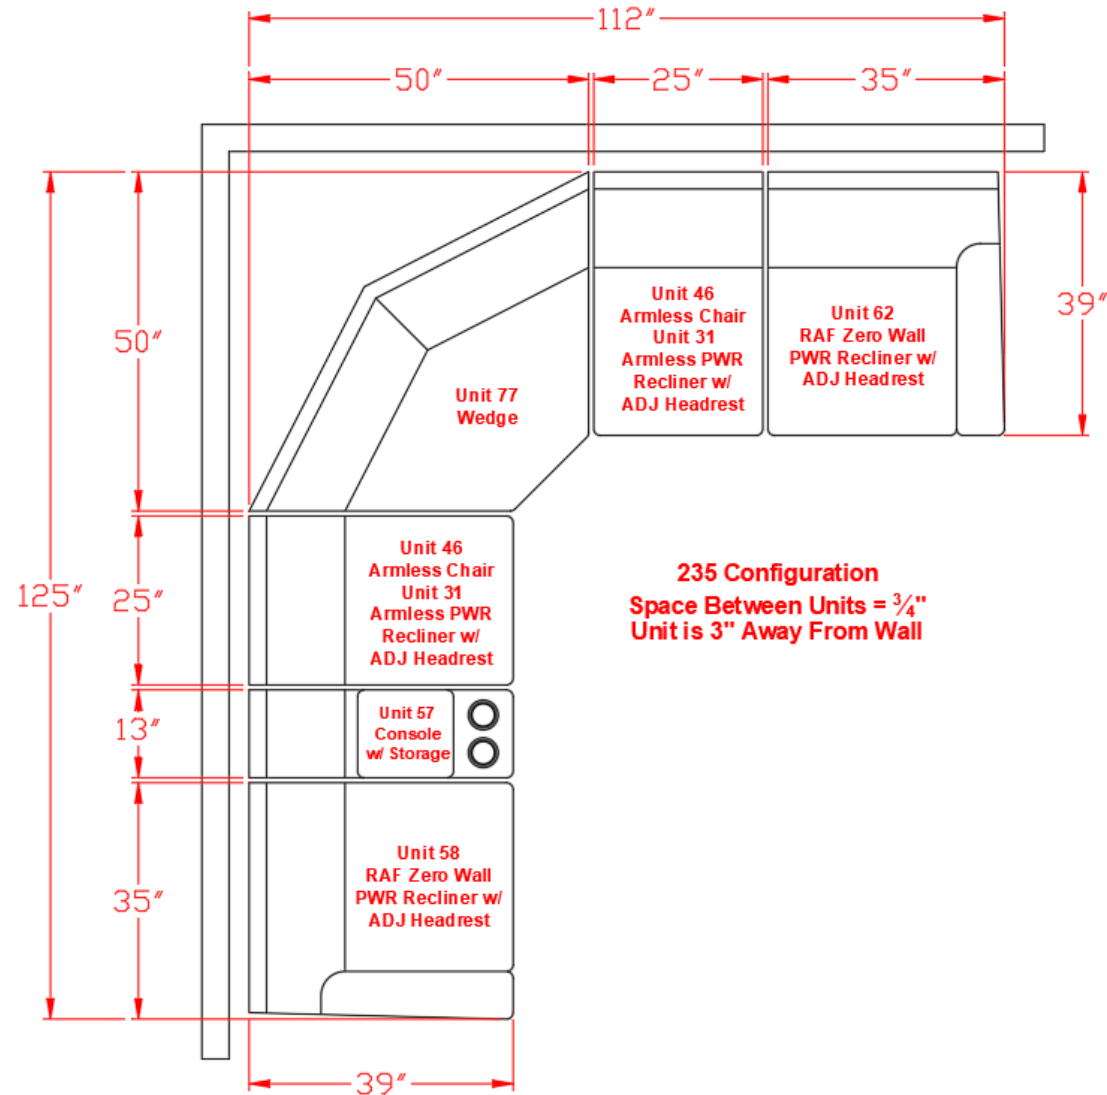

2350158

Call Out	Description
	Blown Fiber
	Cushion Chaise Pad - top Pad
	Cushion Foam
	KD Component
	Cover

Signature
DESIGN
BY **ASHLEY**®

Signature
DESIGN
BY **ASHLEY**®

235 SECTIONAL DIMENSIONS 6 PIECE CONFIGURATION