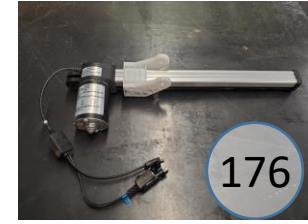

2350158

Call Out	Description
	Blown Fiber
	Cushion Chaise Pad - top Pad
	Cushion Foam
	KD Component
	Cover

Signature
DESIGN
BY **ASHLEY**®

Signature
DESIGN
BY **ASHLEY**®

235 SECTIONAL DIMENSIONS 6 PIECE CONFIGURATION