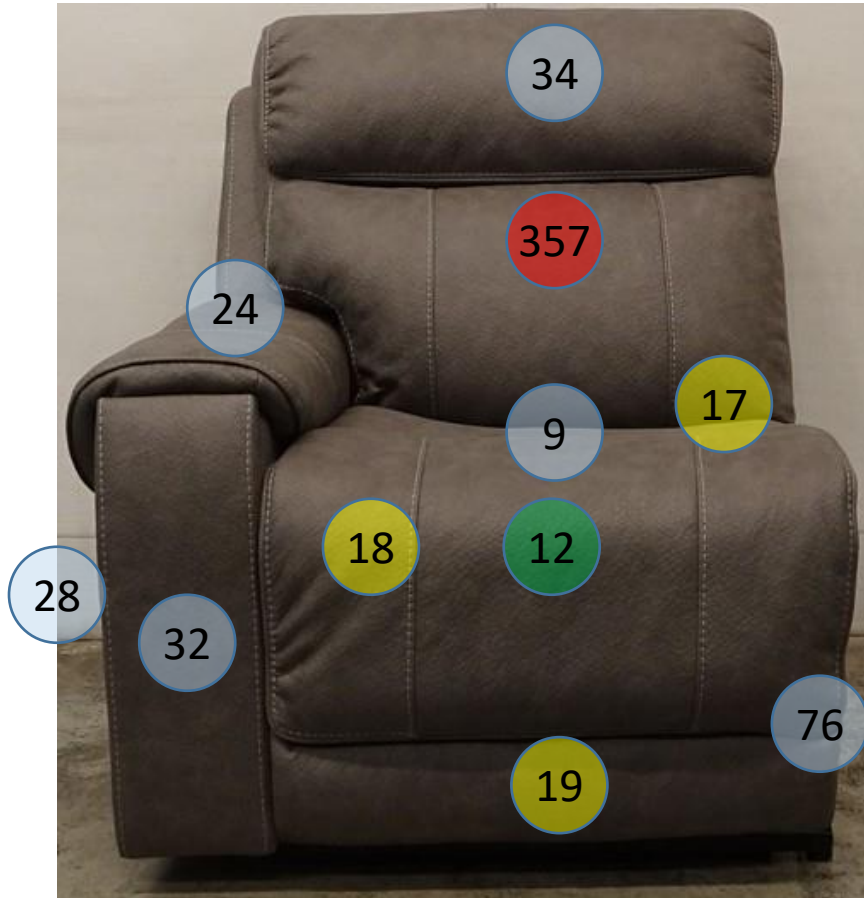

2350158

Call Out	Description
	Blown Fiber
	Cushion Chaise Pad - top Pad
	Cushion Foam
	KD Component
	Cover

Signature
DESIGN
BY **ASHLEY**®

Signature
DESIGN
BY **ASHLEY**®

235 SECTIONAL DIMENSIONS 6 PIECE CONFIGURATION