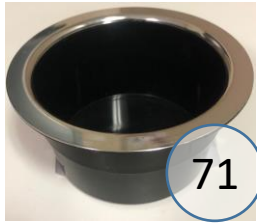

2350158

Call Out	Description
	Blown Fiber
	Cushion Chaise Pad - top Pad
	Cushion Foam
	KD Component
	Cover

Signature
DESIGN
BY **ASHLEY**®

Signature
DESIGN
BY **ASHLEY**®

235 SECTIONAL DIMENSIONS 6 PIECE CONFIGURATION