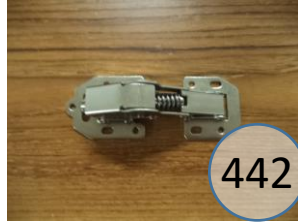

2350157

Call Out	Description
●	Blown Fiber
●	Cushion Chaise Pad - top Pad
●	Cushion Foam
●	KD Component
●	Cover

Signature
DESIGN
BY **ASHLEY**®

419

149

426

442

216

235 SECTIONAL DIMENSIONS 6 PIECE CONFIGURATION

Signature
DESIGN
BY **ASHLEY**®