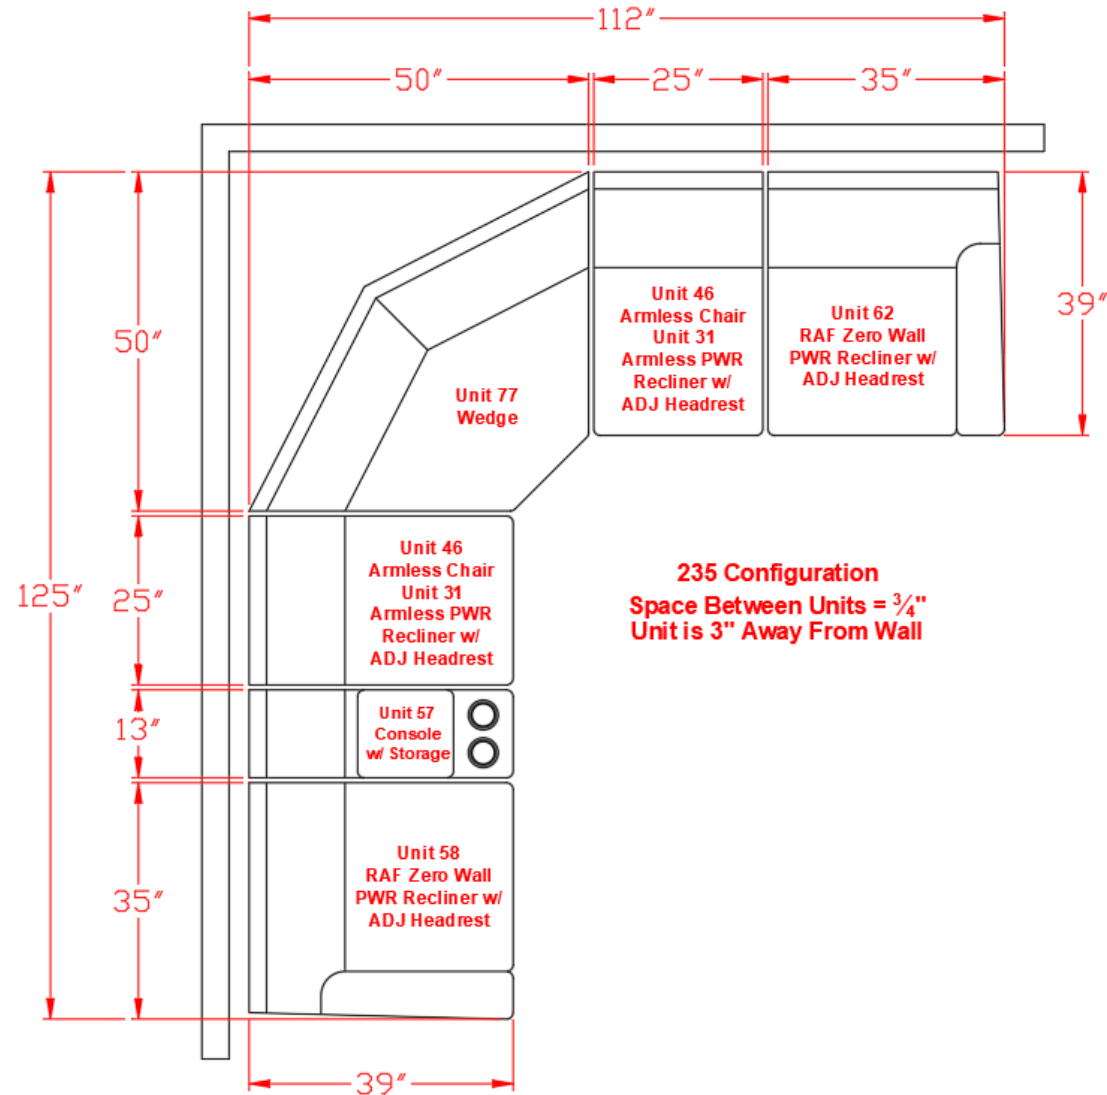

2350157

Call Out	Description
●	Blown Fiber
●	Cushion Chaise Pad - top Pad
●	Cushion Foam
●	KD Component
●	Cover

Signature
DESIGN
BY **ASHLEY**®

419

149

426

442

216

217

393

434

227

113

72

71

Signature
DESIGN
BY **ASHLEY**®

235 SECTIONAL DIMENSIONS 6 PIECE CONFIGURATION

Signature
DESIGN
BY **ASHLEY**®