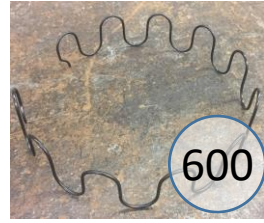

2350146

Call Out	Description
●	Blown Fiber
●	Cushion Chaise Pad - top Pad
●	Cushion Foam
●	KD Component
●	Cover

Signature
DESIGN
BY **ASHLEY**®

419

149

426

365

600

216

217

393

434

227

113

Signature
DESIGN
BY **ASHLEY**®

235 SECTIONAL DIMENSIONS 6 PIECE CONFIGURATION