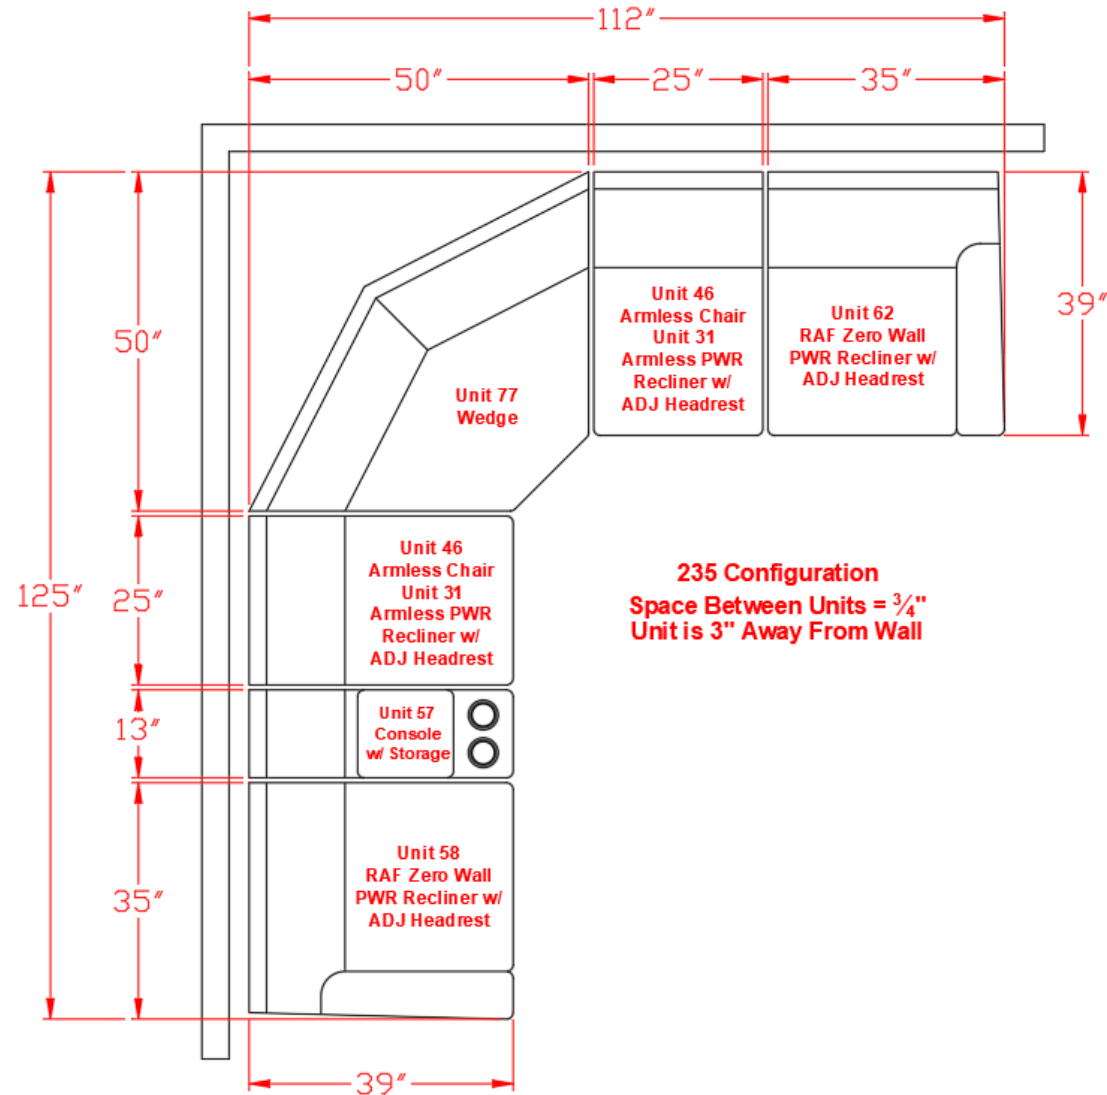

2350146

Call Out	Description
●	Blown Fiber
●	Cushion Chaise Pad - top Pad
●	Cushion Foam
●	KD Component
●	Cover

Signature
DESIGN
BY **ASHLEY**®

419

149

426

365

600

216

217

393

434

227

113

Signature
DESIGN
BY **ASHLEY**®

235 SECTIONAL DIMENSIONS 6 PIECE CONFIGURATION