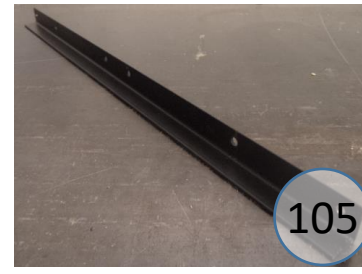

2930281

| Call Out | Description |
|------------|------------------------------|
| ● (Red) | Blown Fiber |
| ● (Yellow) | Cushion Chaise Pad - top Pad |
| ● (Green) | Cushion Foam |
| ● (Orange) | KD Component |
| ● (Blue) | Cover |

Signature
DESIGN
BY **ASHLEY**®

Signature
DESIGN
BY **ASHLEY**®

293 SECTIONAL DIMENSIONS 7 PIECE CONFIGURATION

293 SECTIONAL DIMENSIONS 7 PIECE CONFIGURATION