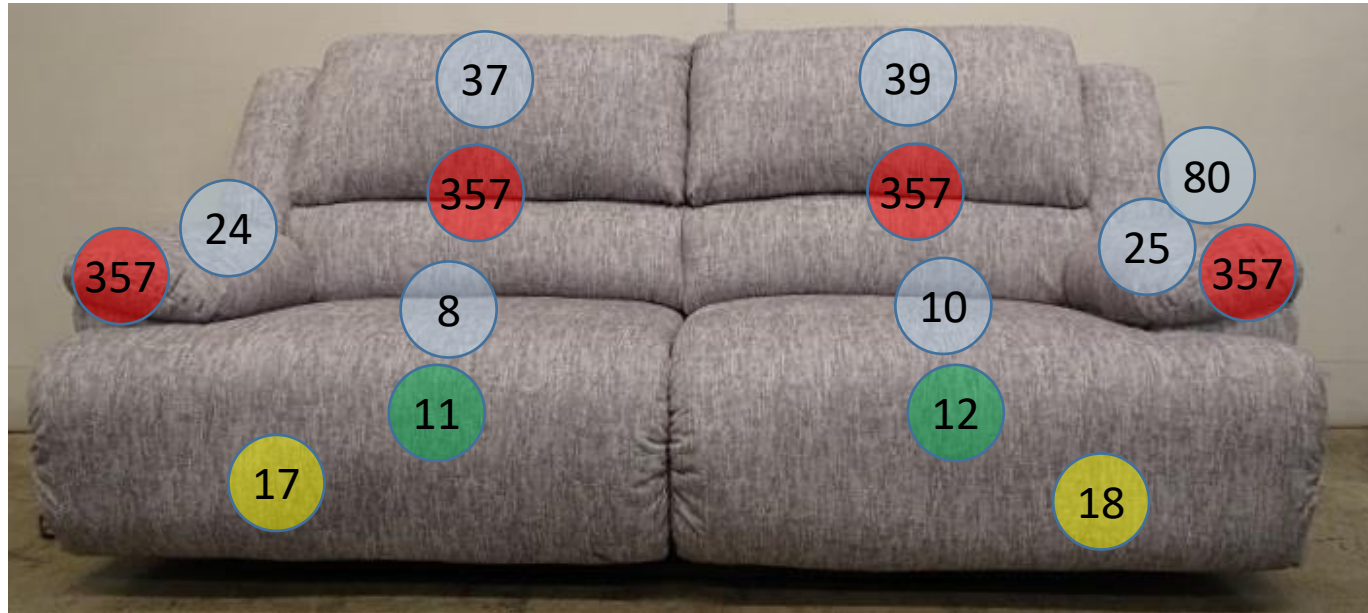

2930281

| Call Out | Description |
|------------|------------------------------|
| ● (Red) | Blown Fiber |
| ● (Yellow) | Cushion Chaise Pad - top Pad |
| ● (Green) | Cushion Foam |
| ● (Orange) | KD Component |
| ● (Blue) | Cover |

Signature
DESIGN
BY **ASHLEY**®

Signature
DESIGN
BY **ASHLEY**®

293 SECTIONAL DIMENSIONS 7 PIECE CONFIGURATION

293 SECTIONAL DIMENSIONS 7 PIECE CONFIGURATION