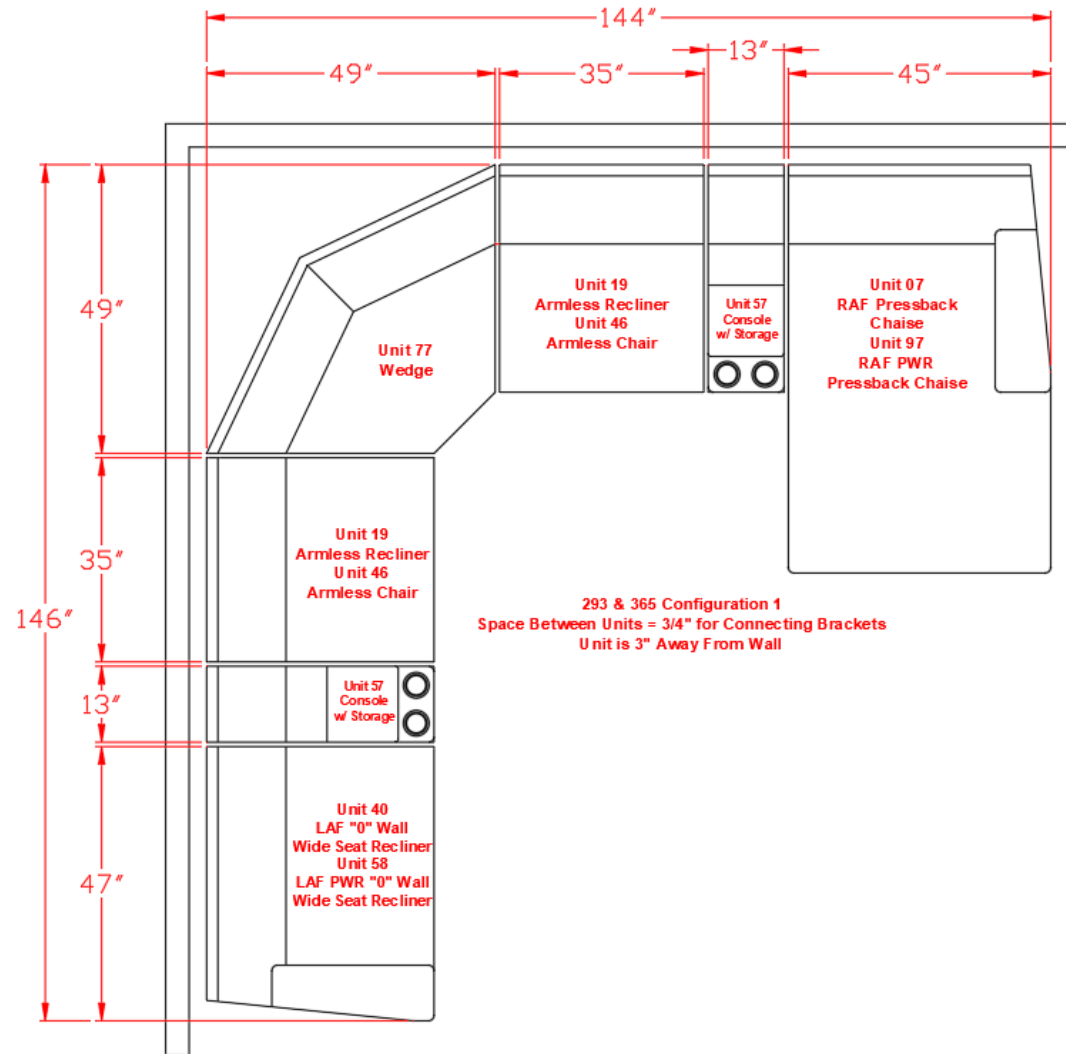

2930281

| Call Out | Description |
|------------|------------------------------|
| ● (Red) | Blown Fiber |
| ● (Yellow) | Cushion Chaise Pad - top Pad |
| ● (Green) | Cushion Foam |
| ● (Orange) | KD Component |
| ● (Blue) | Cover |

Signature
DESIGN
BY **ASHLEY**®

Signature
DESIGN
BY **ASHLEY**®

293 SECTIONAL DIMENSIONS 7 PIECE CONFIGURATION

293 SECTIONAL DIMENSIONS 7 PIECE CONFIGURATION