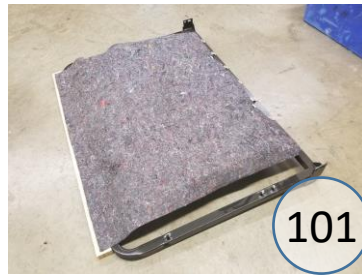

2930281

| Call Out | Description |
|------------|------------------------------|
| ● (Red) | Blown Fiber |
| ● (Yellow) | Cushion Chaise Pad - top Pad |
| ● (Green) | Cushion Foam |
| ● (Orange) | KD Component |
| ● (Blue) | Cover |

Signature
DESIGN
BY **ASHLEY**®

Signature
DESIGN
BY **ASHLEY**®

293 SECTIONAL DIMENSIONS 7 PIECE CONFIGURATION

293 SECTIONAL DIMENSIONS 7 PIECE CONFIGURATION