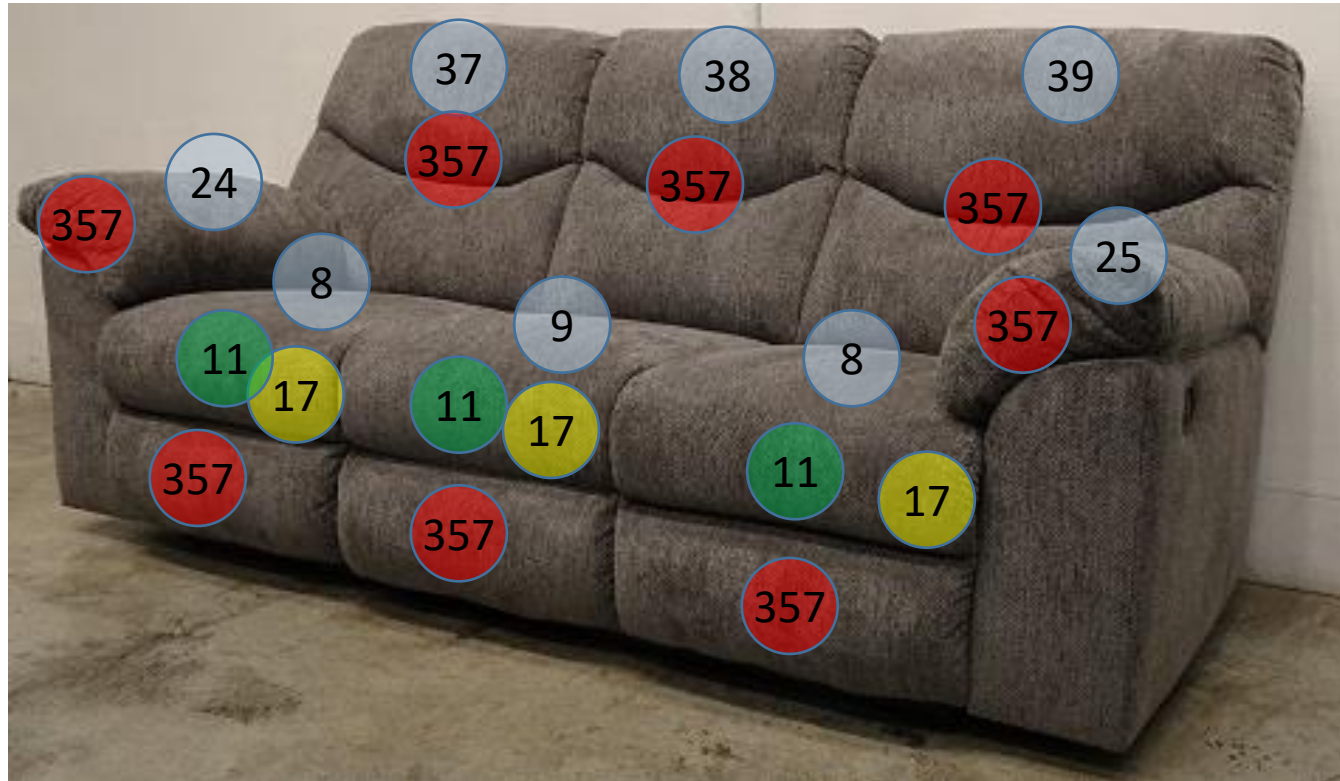

2820188

Call Out	Description
● (Red)	Blown Fiber
● (Yellow)	Cushion Chaise Pad - top Pad
● (Green)	Cushion Foam
● (Yellow)	KD Component
● (Light Blue)	Cover

Signature
DESIGN
BY **ASHLEY**®

425

396

101

108

365

134

105

615

617

619

426