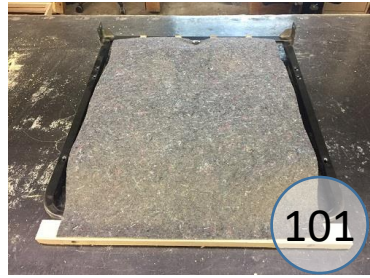

2820188

Call Out	Description
● (Red)	Blown Fiber
● (Yellow)	Cushion Chaise Pad - top Pad
● (Green)	Cushion Foam
● (Yellow)	KD Component
● (Light Blue)	Cover

Signature
DESIGN
BY **ASHLEY**®

425

396

101

108

365