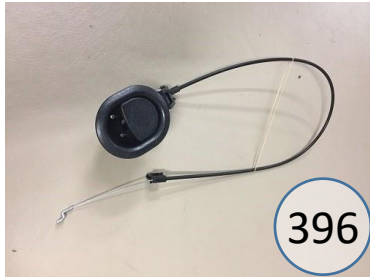

2820188

Call Out	Description
● (Red)	Blown Fiber
● (Yellow)	Cushion Chaise Pad - top Pad
● (Green)	Cushion Foam
● (Yellow)	KD Component
● (Light Blue)	Cover

Signature
DESIGN
BY **ASHLEY**®

425

396

101

108

365