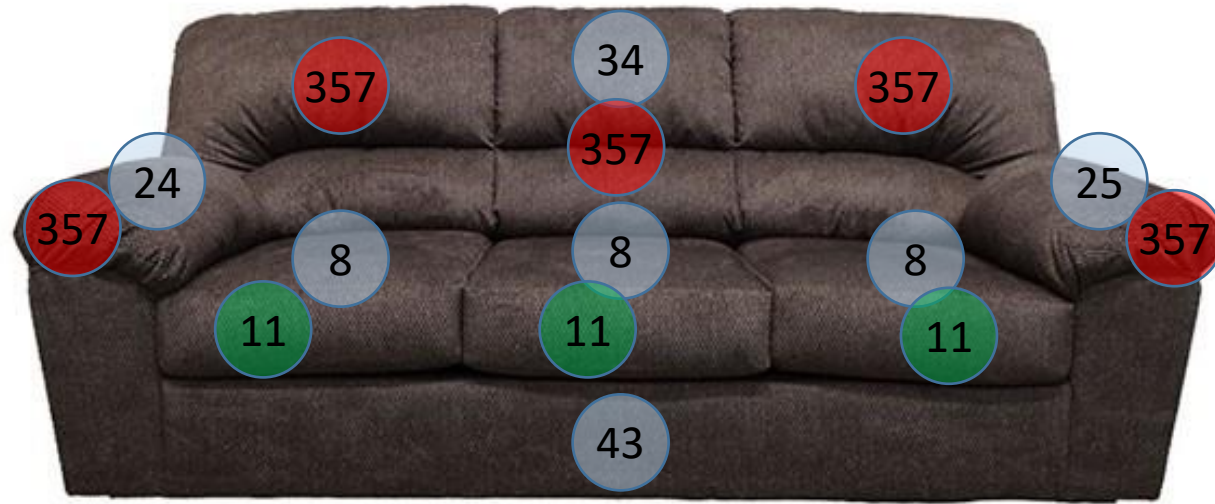

2950238

Call Out	Description
●	Blown Fiber
●	Cushion Chaise Pad - top Pad
●	Cushion Foam
●	KD Component
●	Cover

Signature
DESIGN
BY **ASHLEY**®

361

433

204

46

170