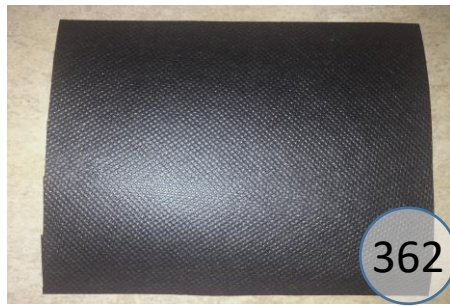

2940203

Call Out	Description
● (Red)	Blown Fiber
● (Yellow)	Cushion Chaise Pad - top Pad
● (Green)	Cushion Foam
● (Yellow)	KD Component
● (Light Blue)	Cover

Signature
DESIGN
BY **ASHLEY**®

499

400

362

433

204

170

46

Signature
DESIGN
BY **ASHLEY**®

**294 SECTIONAL
DIMENSIONS
2 PIECE
CONFIGURATION**

**294 SECTIONAL
DIMENSIONS
2 PIECE
CONFIGURATION**