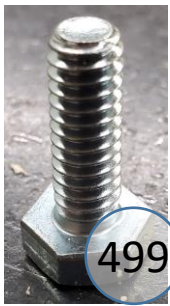

2940203

Call Out	Description
● (Red)	Blown Fiber
● (Yellow)	Cushion Chaise Pad - top Pad
● (Green)	Cushion Foam
● (Yellow)	KD Component
● (Light Blue)	Cover

Signature
DESIGN
BY **ASHLEY**®

499

400

362

433

204

170

46

Signature
DESIGN
BY **ASHLEY**®

**294 SECTIONAL
DIMENSIONS
2 PIECE
CONFIGURATION**

**294 SECTIONAL
DIMENSIONS
2 PIECE
CONFIGURATION**