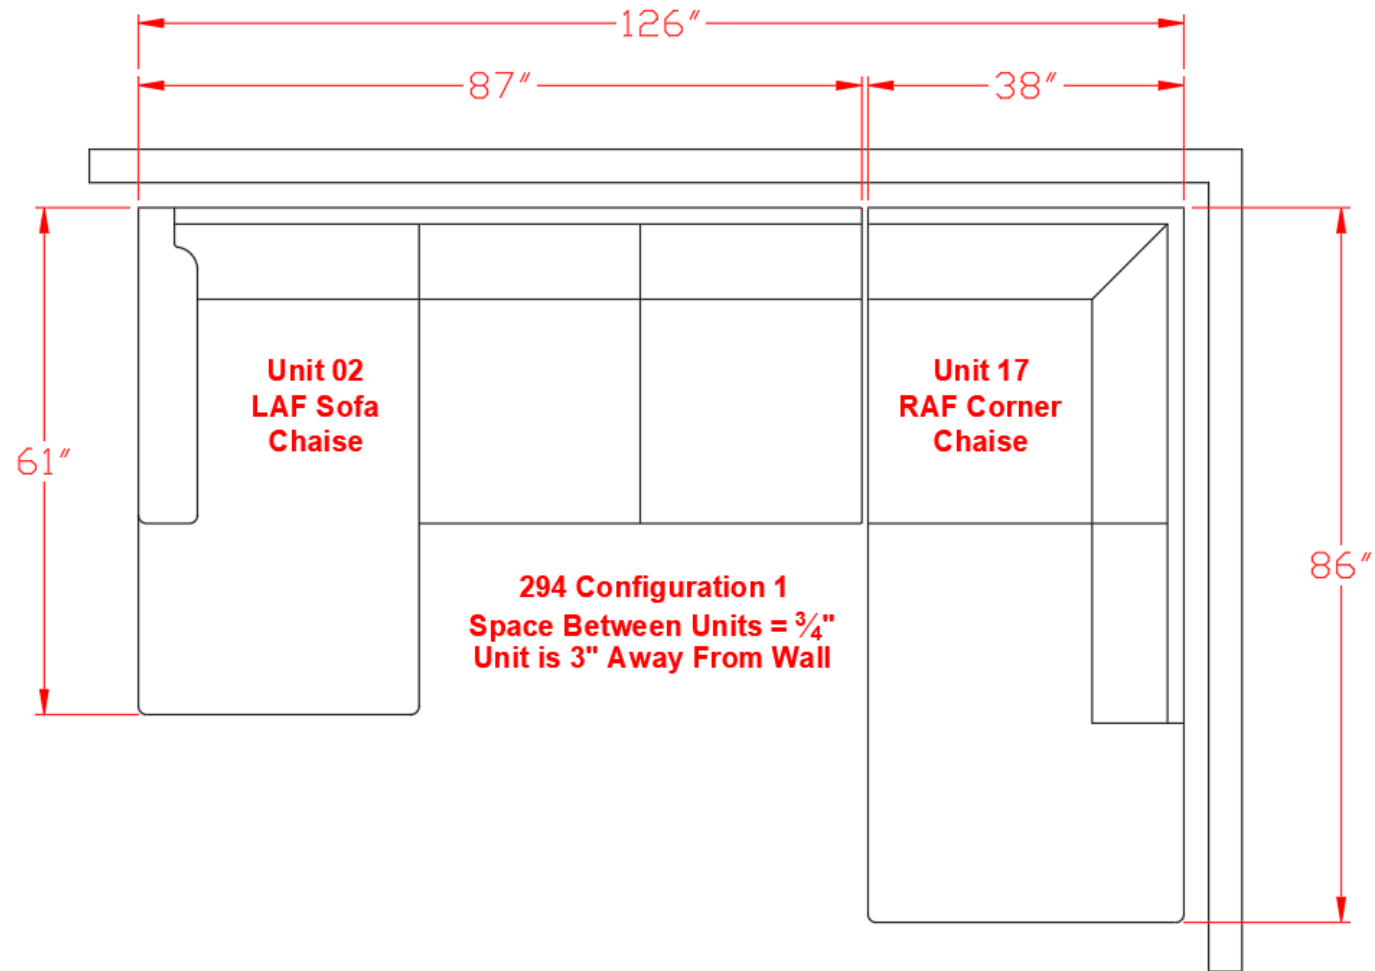

2940203

Call Out	Description
● (Red)	Blown Fiber
● (Yellow)	Cushion Chaise Pad - top Pad
● (Green)	Cushion Foam
● (Yellow)	KD Component
● (Light Blue)	Cover

Signature
DESIGN
BY **ASHLEY**®

499

400

362

433

204

170

46

Signature
DESIGN
BY **ASHLEY**®

**294 SECTIONAL
DIMENSIONS
2 PIECE
CONFIGURATION**

**294 SECTIONAL
DIMENSIONS
2 PIECE
CONFIGURATION**