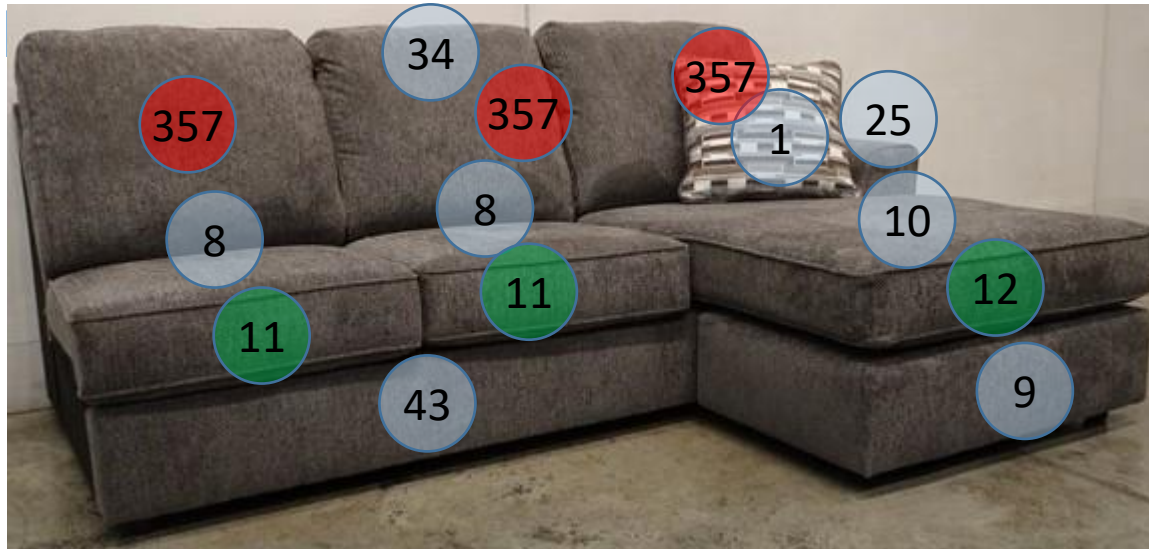

2940203

Call Out	Description
● (Red)	Blown Fiber
● (Yellow)	Cushion Chaise Pad - top Pad
● (Green)	Cushion Foam
● (Yellow)	KD Component
● (Light Blue)	Cover

Signature
DESIGN
BY **ASHLEY**®

499

400

362

433

204

170

46

Signature
DESIGN
BY **ASHLEY**®

**294 SECTIONAL
DIMENSIONS
2 PIECE
CONFIGURATION**

**294 SECTIONAL
DIMENSIONS
2 PIECE
CONFIGURATION**