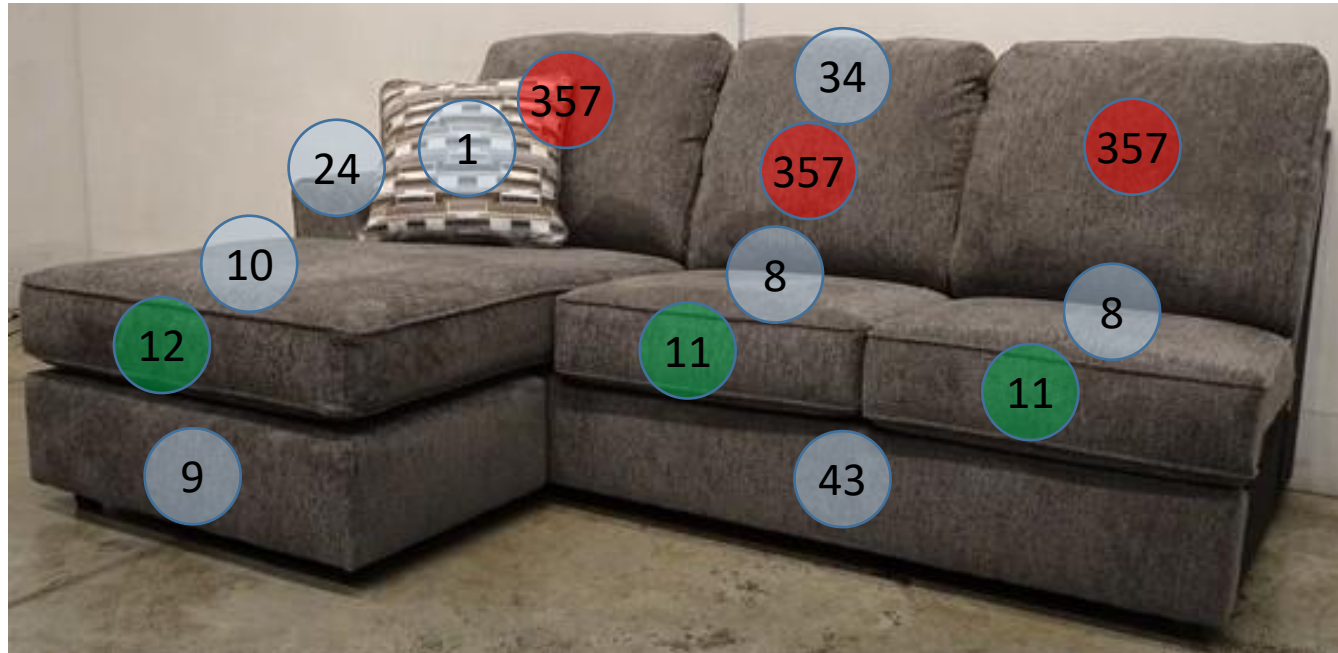

# 2940202

Call Out	Description
● (Red)	Blown Fiber
● (Yellow)	Cushion Chaise Pad - top Pad
● (Green)	Cushion Foam
● (Yellow)	KD Component
● (Blue)	Cover

*Signature*  
DESIGN  
BY **ASHLEY**®

499

400

362

433

204

170

46

*Signature*  
DESIGN  
BY **ASHLEY**®

**294 SECTIONAL  
DIMENSIONS  
2 PIECE  
CONFIGURATION**

**294 SECTIONAL  
DIMENSIONS  
2 PIECE  
CONFIGURATION**