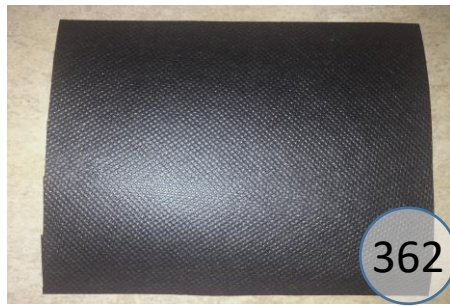

# 2940202

Call Out	Description
● (Red)	Blown Fiber
● (Yellow)	Cushion Chaise Pad - top Pad
● (Green)	Cushion Foam
● (Yellow)	KD Component
● (Blue)	Cover

*Signature*  
DESIGN  
BY **ASHLEY**®

499

400

362

433

204

170

46

*Signature*  
DESIGN  
BY **ASHLEY**®

**294 SECTIONAL  
DIMENSIONS  
2 PIECE  
CONFIGURATION**

**294 SECTIONAL  
DIMENSIONS  
2 PIECE  
CONFIGURATION**