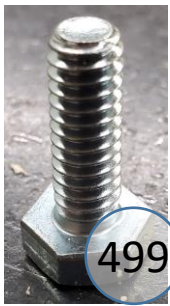

# 2940202

Call Out	Description
● (Red)	Blown Fiber
● (Yellow)	Cushion Chaise Pad - top Pad
● (Green)	Cushion Foam
● (Yellow)	KD Component
● (Blue)	Cover

*Signature*  
DESIGN  
BY **ASHLEY**®

499

400

362

433

204

170

46

*Signature*  
DESIGN  
BY **ASHLEY**®

**294 SECTIONAL  
DIMENSIONS  
2 PIECE  
CONFIGURATION**

**294 SECTIONAL  
DIMENSIONS  
2 PIECE  
CONFIGURATION**