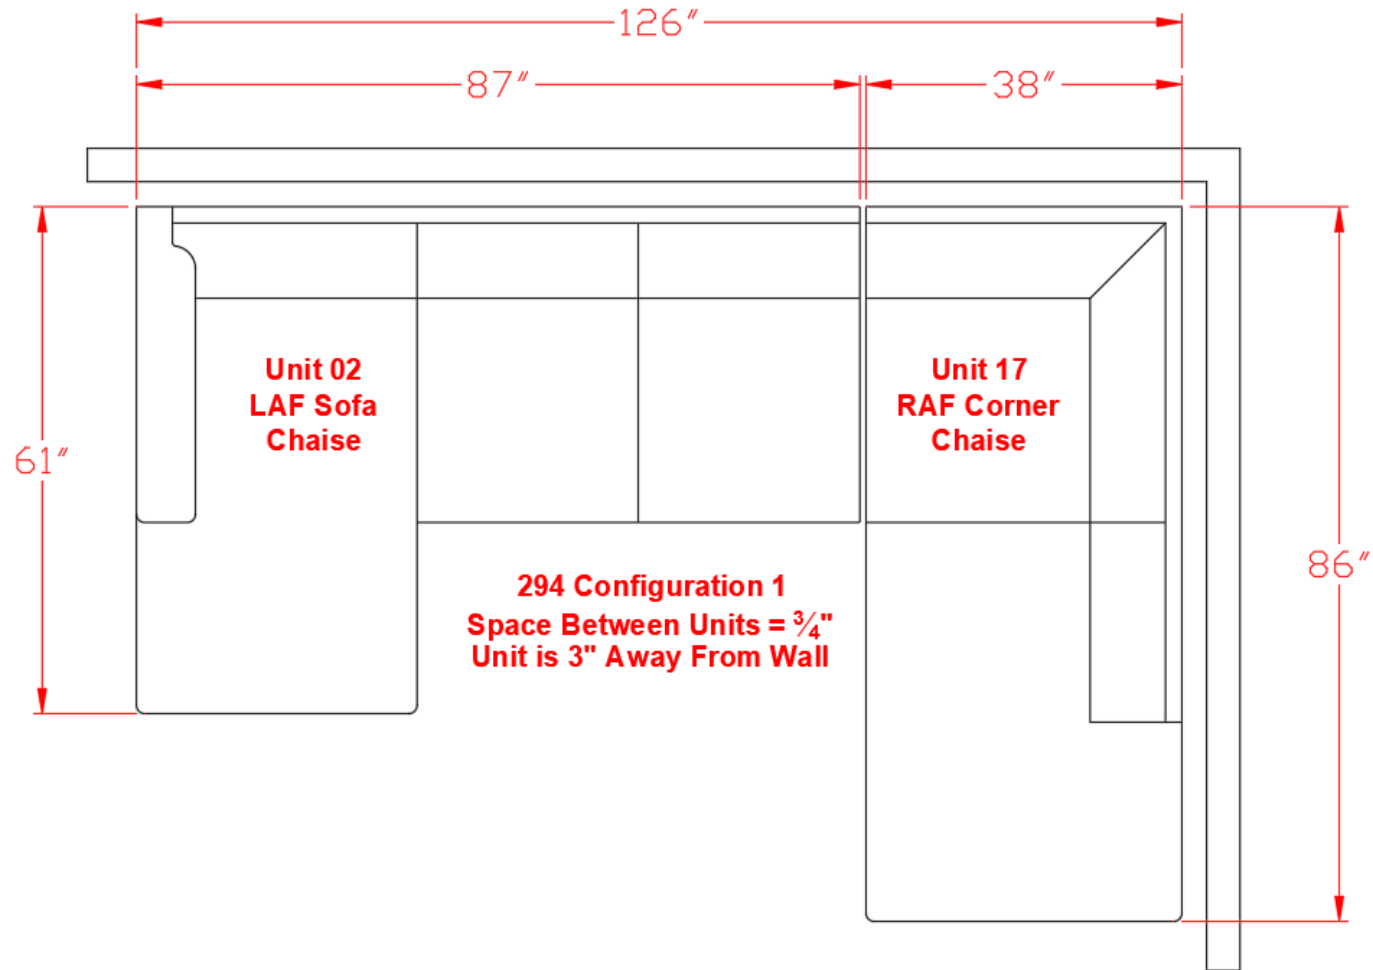

# 2940202

Call Out	Description
● (Red)	Blown Fiber
● (Yellow)	Cushion Chaise Pad - top Pad
● (Green)	Cushion Foam
● (Yellow)	KD Component
● (Blue)	Cover

*Signature*  
DESIGN  
BY **ASHLEY**®

499

400

362

433

204

170

46

*Signature*  
DESIGN  
BY **ASHLEY**®

**294 SECTIONAL  
DIMENSIONS  
2 PIECE  
CONFIGURATION**

**294 SECTIONAL  
DIMENSIONS  
2 PIECE  
CONFIGURATION**