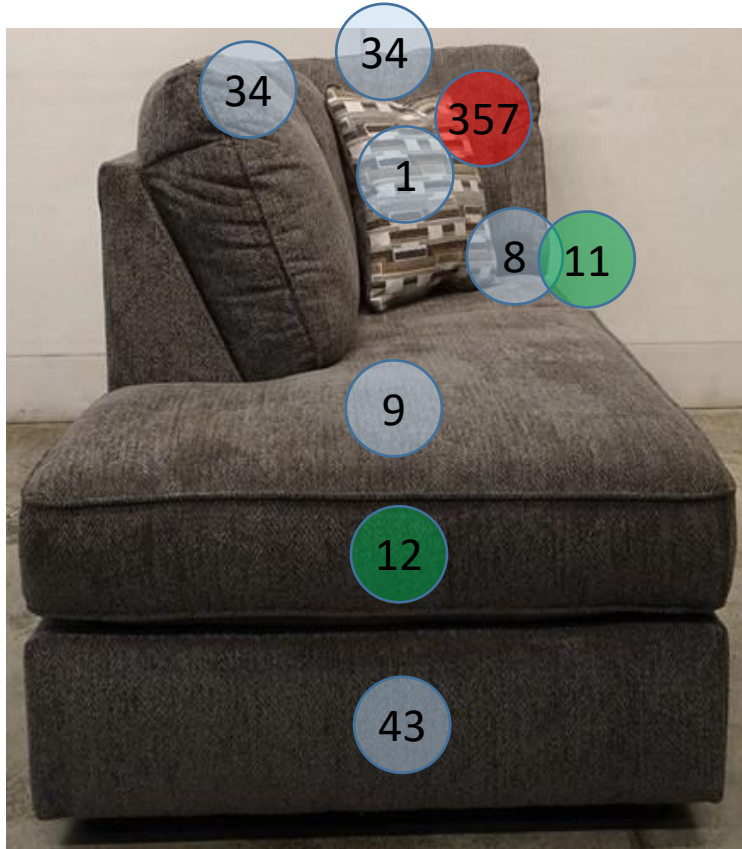

2940216

Call Out	Description
●	Blown Fiber
●	Cushion Chaise Pad - top Pad
●	Cushion Foam
●	KD Component
●	Cover

Signature
DESIGN
BY **ASHLEY**®

499

400

362

433

204

170

46

Signature
DESIGN
BY **ASHLEY**®

**294 SECTIONAL
DIMENSIONS
2 PIECE
CONFIGURATION**

Signature
DESIGN
BY **ASHLEY**®

**294 SECTIONAL
DIMENSIONS
2 PIECE
CONFIGURATION**