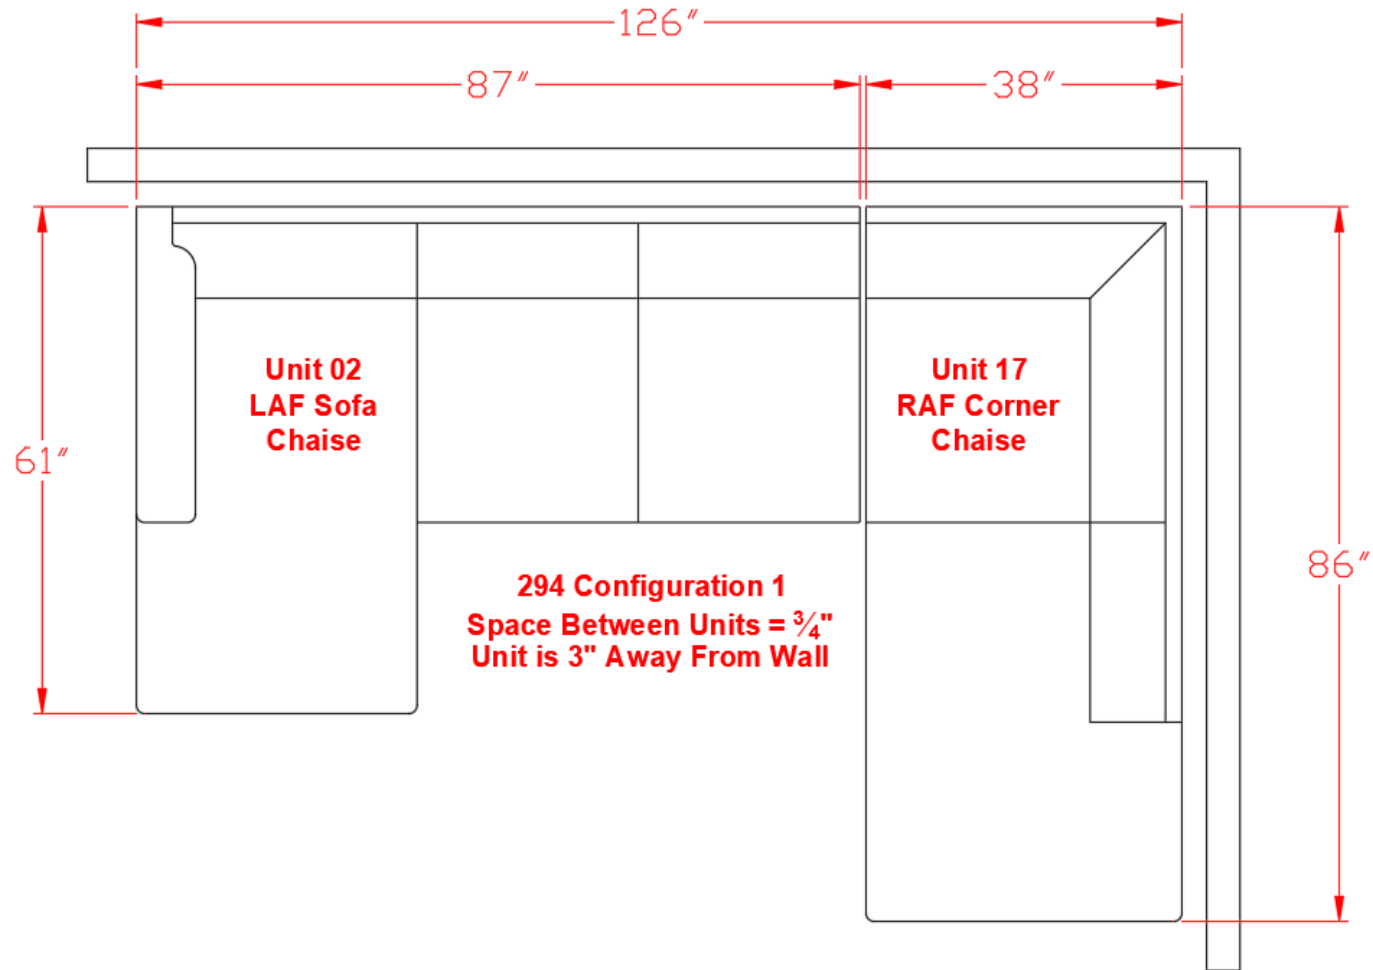

2940216

Call Out	Description
●	Blown Fiber
●	Cushion Chaise Pad - top Pad
●	Cushion Foam
●	KD Component
●	Cover

Signature
DESIGN
BY **ASHLEY**®

499

400

362

433

204

170

46

Signature
DESIGN
BY **ASHLEY**®

**294 SECTIONAL
DIMENSIONS
2 PIECE
CONFIGURATION**

Signature
DESIGN
BY **ASHLEY**®

**294 SECTIONAL
DIMENSIONS
2 PIECE
CONFIGURATION**