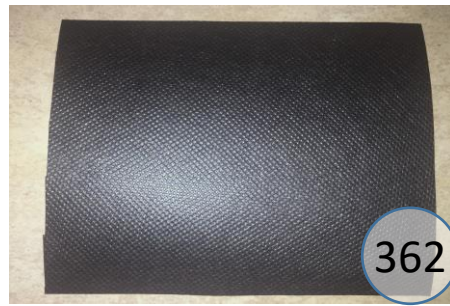

2940216

Call Out	Description
●	Blown Fiber
●	Cushion Chaise Pad - top Pad
●	Cushion Foam
●	KD Component
●	Cover

Signature
DESIGN
BY **ASHLEY**®

499

400

362

433

204

170

46

Signature
DESIGN
BY **ASHLEY**®

**294 SECTIONAL
DIMENSIONS
2 PIECE
CONFIGURATION**

Signature
DESIGN
BY **ASHLEY**®

**294 SECTIONAL
DIMENSIONS
2 PIECE
CONFIGURATION**