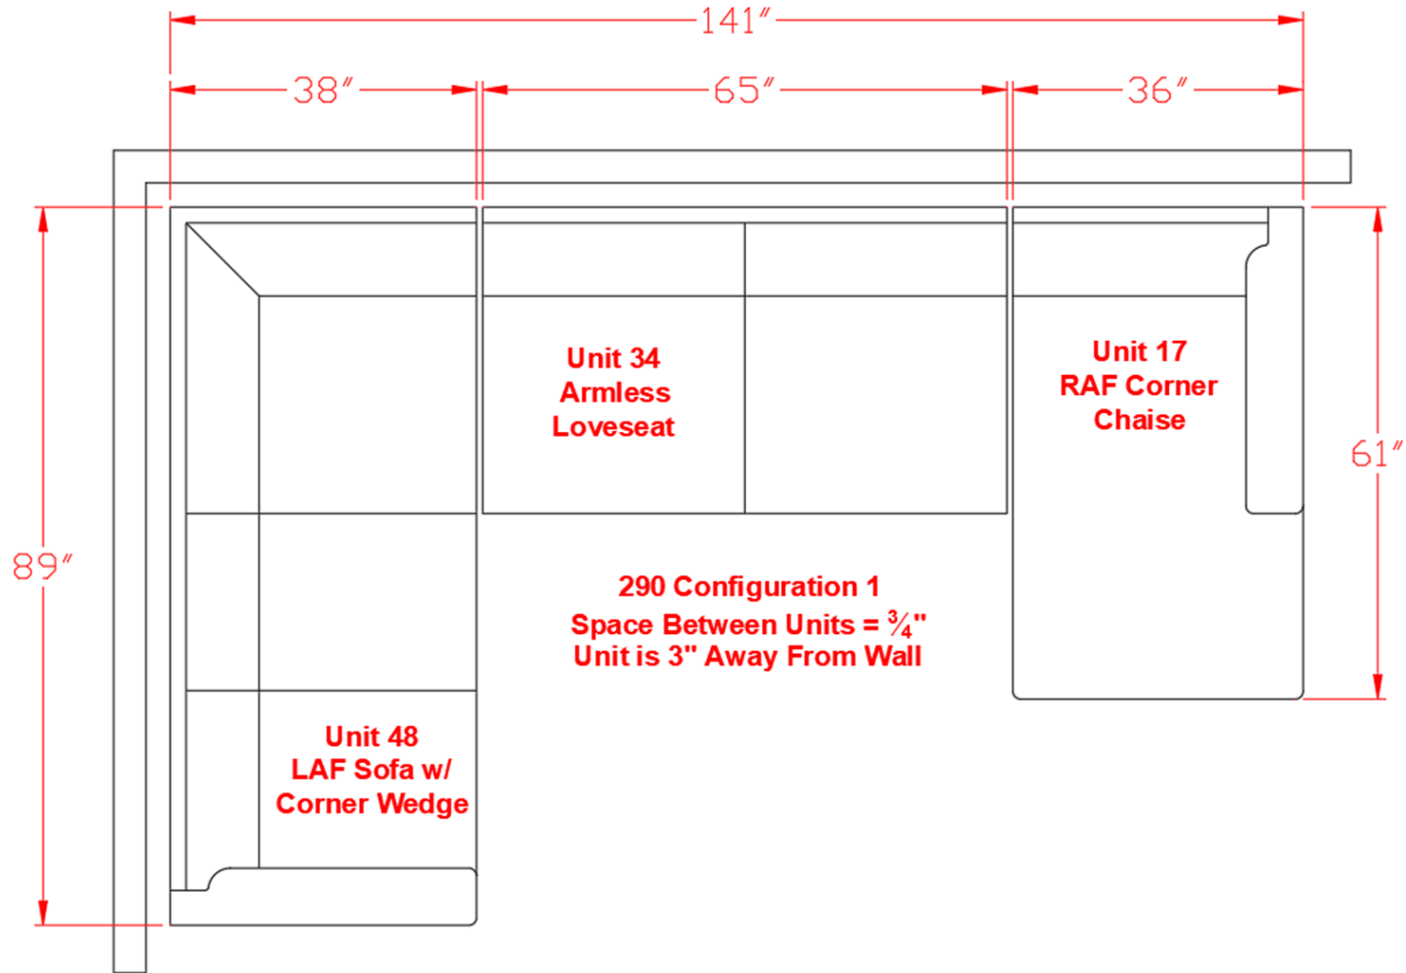

2900417

Call Out	Description
● (Red)	Blown Fiber
● (Yellow)	Cushion Chaise Pad - top Pad
● (Green)	Cushion Foam
● (Orange)	KD Component
● (Blue)	Cover

Signature
DESIGN
BY **ASHLEY**®

499

400

361

433

204

170

46

Signature
DESIGN
BY **ASHLEY**®

**290 SECTIONAL
DIMENSIONS
3 PIECE
CONFIGURATION**

**290 SECTIONAL
DIMENSIONS
3 PIECE
CONFIGURATION**

Signature
DESIGN
BY **ASHLEY**®