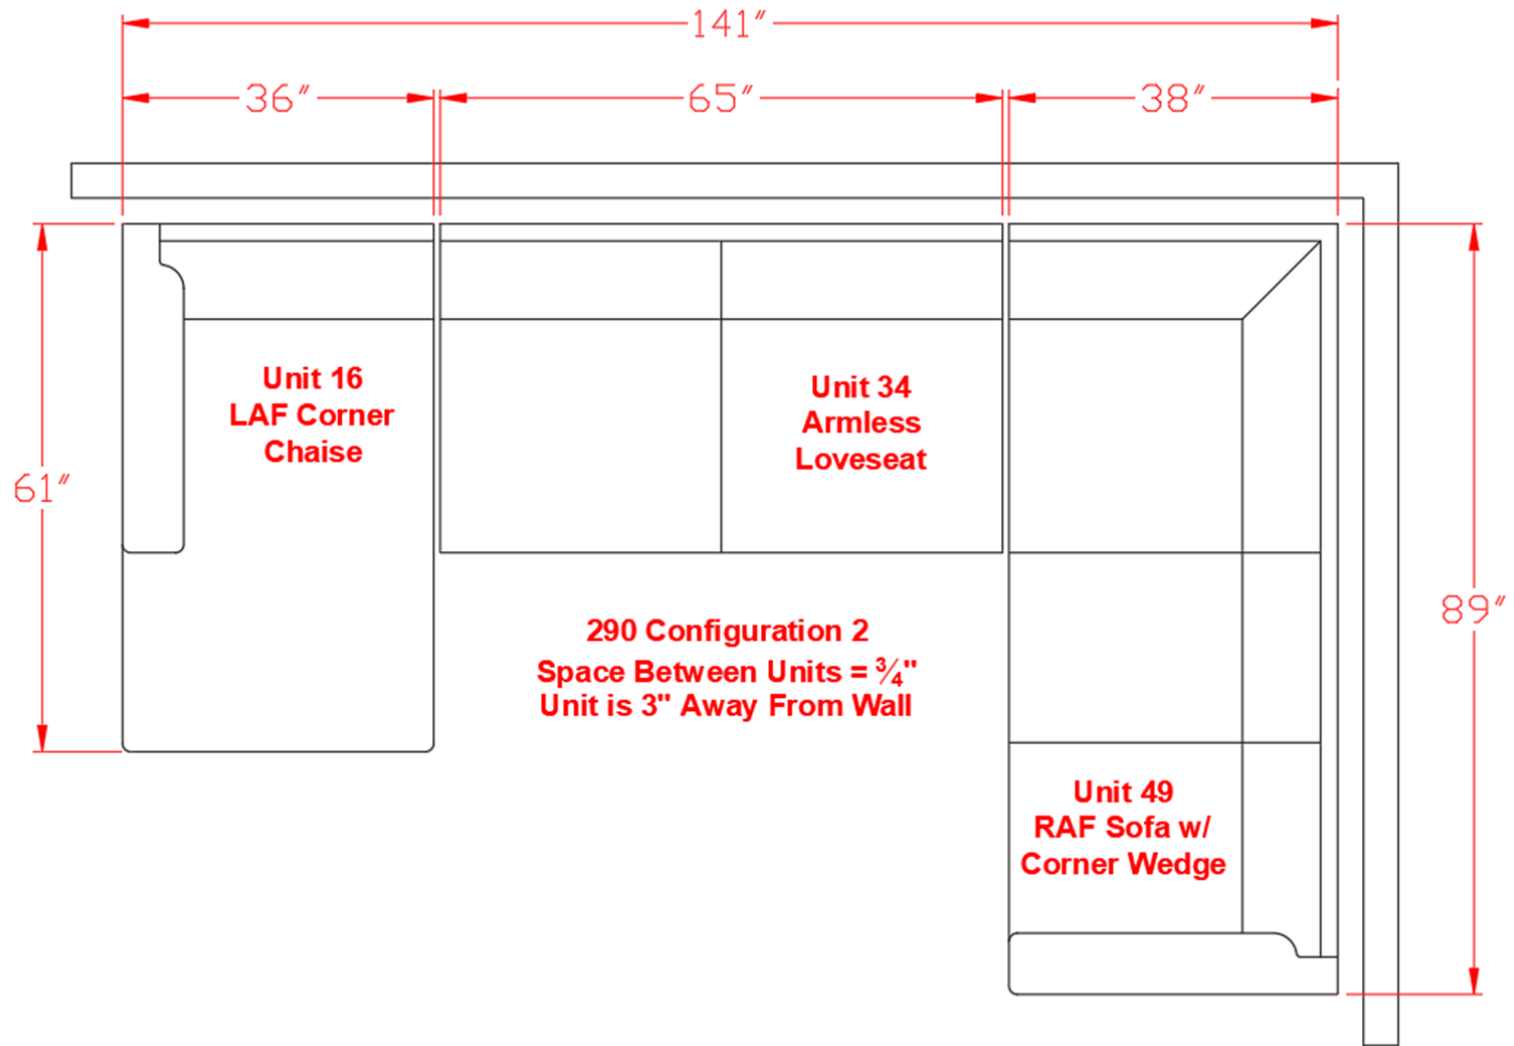

170

46

Signature
DESIGN
BY **ASHLEY**®

**290 SECTIONAL
DIMENSIONS
3 PIECE
CONFIGURATION**

**290 SECTIONAL
DIMENSIONS
3 PIECE
CONFIGURATION**

Signature
DESIGN
BY **ASHLEY**®