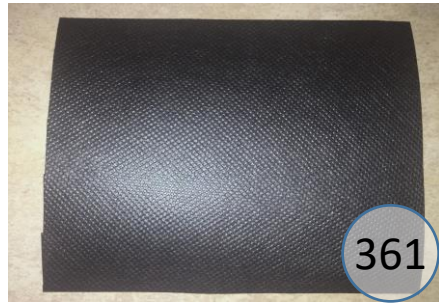

2900417

Call Out	Description
● (Red)	Blown Fiber
● (Yellow)	Cushion Chaise Pad - top Pad
● (Green)	Cushion Foam
● (Orange)	KD Component
● (Blue)	Cover

Signature
DESIGN
BY **ASHLEY**®

499

400

361

433

204

170

46

Signature
DESIGN
BY **ASHLEY**®

**290 SECTIONAL
DIMENSIONS
3 PIECE
CONFIGURATION**

**290 SECTIONAL
DIMENSIONS
3 PIECE
CONFIGURATION**

Signature
DESIGN
BY **ASHLEY**®