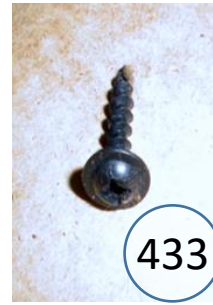

2900417

Call Out	Description
● (Red)	Blown Fiber
● (Yellow)	Cushion Chaise Pad - top Pad
● (Green)	Cushion Foam
● (Orange)	KD Component
● (Blue)	Cover

Signature
DESIGN
BY **ASHLEY**®

499

400

361

433

204

170

46

Signature
DESIGN
BY **ASHLEY**®

**290 SECTIONAL
DIMENSIONS
3 PIECE
CONFIGURATION**

**290 SECTIONAL
DIMENSIONS
3 PIECE
CONFIGURATION**

Signature
DESIGN
BY **ASHLEY**®