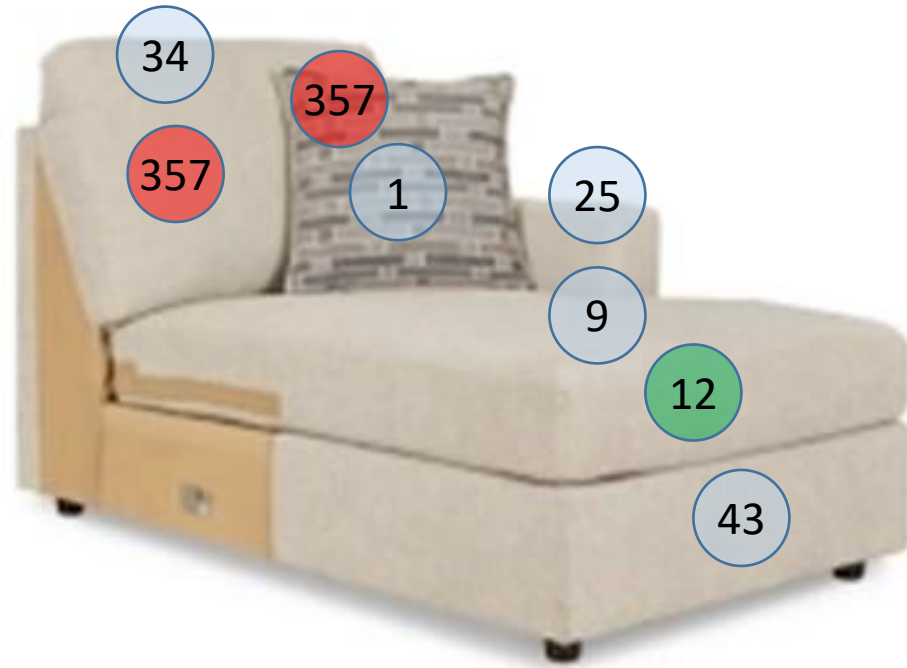

2900417

Call Out	Description
● (Red)	Blown Fiber
● (Yellow)	Cushion Chaise Pad - top Pad
● (Green)	Cushion Foam
● (Orange)	KD Component
● (Blue)	Cover

Signature
DESIGN
BY **ASHLEY**®

499

400

361

433

204

170

46

Signature
DESIGN
BY **ASHLEY**®

**290 SECTIONAL
DIMENSIONS
3 PIECE
CONFIGURATION**

**290 SECTIONAL
DIMENSIONS
3 PIECE
CONFIGURATION**

Signature
DESIGN
BY **ASHLEY**®