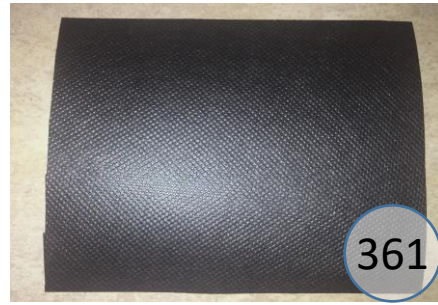

# 2900416

Call Out	Description
● (Red)	Blown Fiber
● (Yellow)	Cushion Chaise Pad - top Pad
● (Green)	Cushion Foam
● (Orange)	KD Component
● (Blue)	Cover

*Signature*  
DESIGN  
BY **ASHLEY**®

499

400

361

433

204

170

46

*Signature*  
DESIGN  
BY **ASHLEY**®

**290 SECTIONAL  
DIMENSIONS  
3 PIECE  
CONFIGURATION**

*Signature*  
DESIGN  
BY **ASHLEY**®

**290 SECTIONAL  
DIMENSIONS  
3 PIECE  
CONFIGURATION**

*Signature*  
DESIGN  
BY **ASHLEY**®