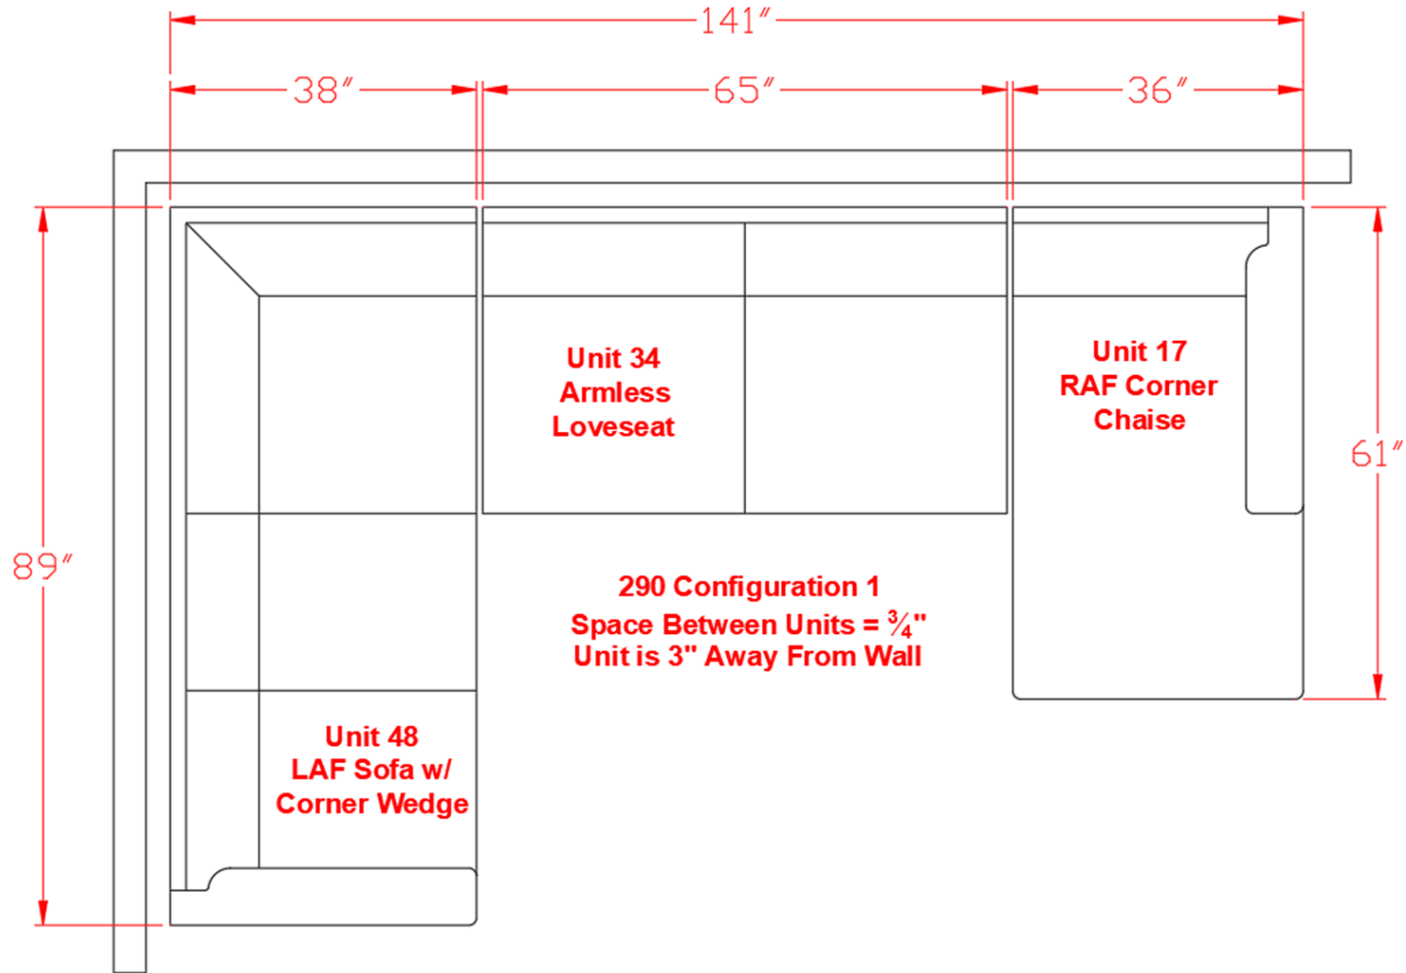

# 2900416

Call Out	Description
● (Red)	Blown Fiber
● (Yellow)	Cushion Chaise Pad - top Pad
● (Green)	Cushion Foam
● (Orange)	KD Component
● (Blue)	Cover

*Signature*  
DESIGN  
BY **ASHLEY**®

499

400

361

433

204

170

46

*Signature*  
DESIGN  
BY **ASHLEY**®

**290 SECTIONAL  
DIMENSIONS  
3 PIECE  
CONFIGURATION**

*Signature*  
DESIGN  
BY **ASHLEY**®

**290 SECTIONAL  
DIMENSIONS  
3 PIECE  
CONFIGURATION**

*Signature*  
DESIGN  
BY **ASHLEY**®