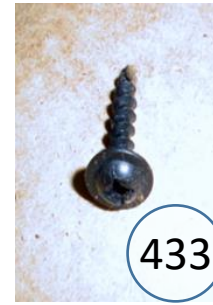

# 2900416

Call Out	Description
● (Red)	Blown Fiber
● (Yellow)	Cushion Chaise Pad - top Pad
● (Green)	Cushion Foam
● (Orange)	KD Component
● (Blue)	Cover

*Signature*  
DESIGN  
BY **ASHLEY**®

499

400

361

433

204

170

46

*Signature*  
DESIGN  
BY **ASHLEY**®

**290 SECTIONAL  
DIMENSIONS  
3 PIECE  
CONFIGURATION**

*Signature*  
DESIGN  
BY **ASHLEY**®

**290 SECTIONAL  
DIMENSIONS  
3 PIECE  
CONFIGURATION**

*Signature*  
DESIGN  
BY **ASHLEY**®