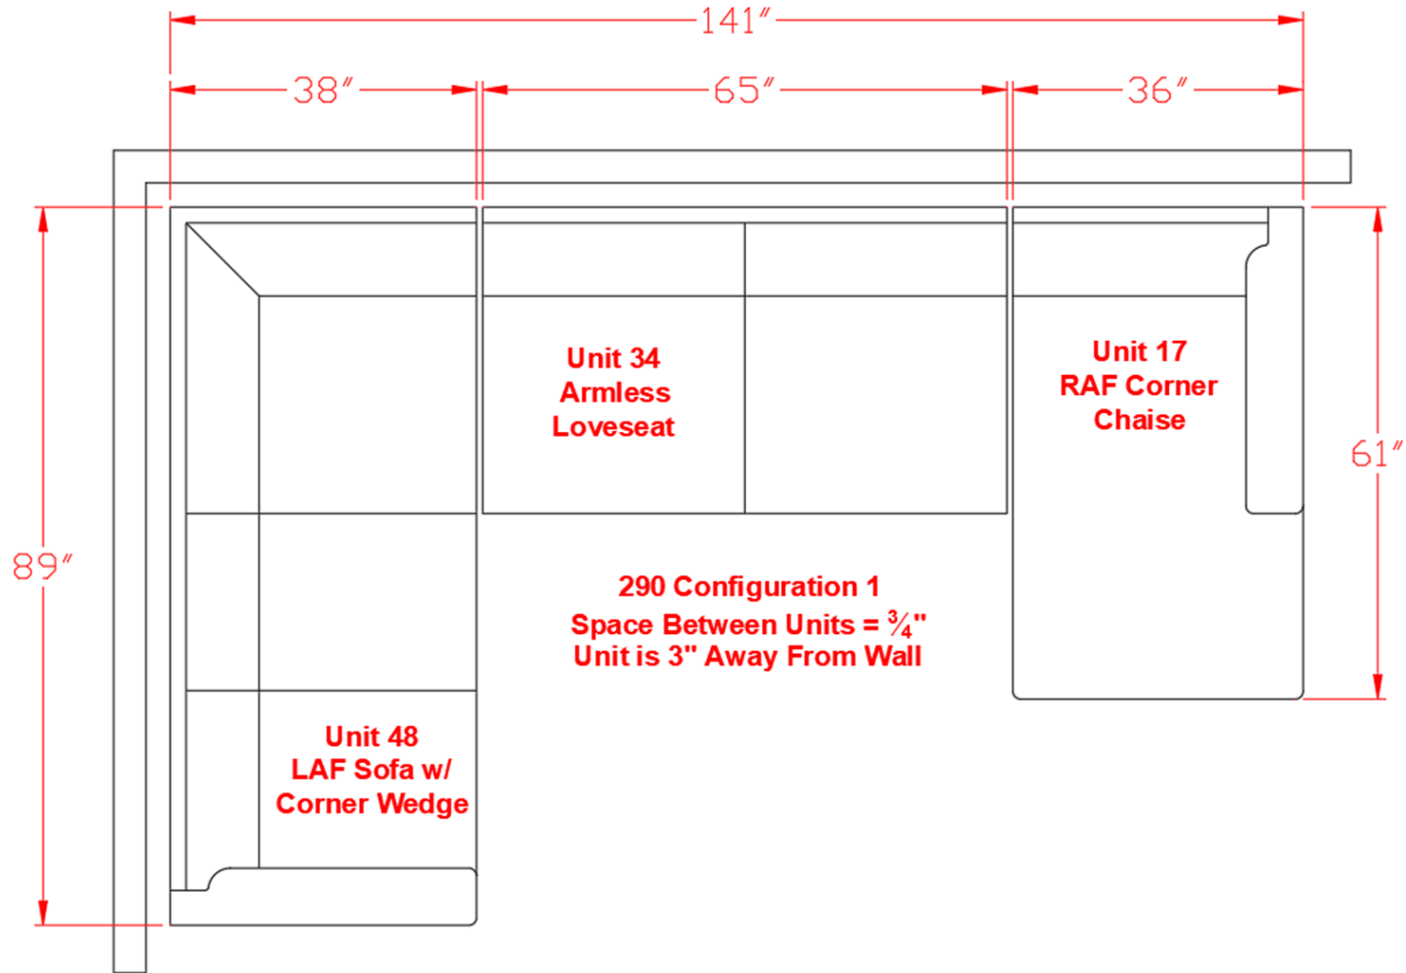

# 2900349

Call Out	Description
● (Red)	Blown Fiber
● (Yellow)	Cushion Chaise Pad - top Pad
● (Green)	Cushion Foam
● (Orange)	KD Component
● (Blue)	Cover

*Signature*  
DESIGN  
BY **ASHLEY**®

499

400

361

433

204

170

46

*Signature*  
DESIGN  
BY **ASHLEY**®

**290 SECTIONAL  
DIMENSIONS  
3 PIECE  
CONFIGURATION**

**290 SECTIONAL  
DIMENSIONS  
3 PIECE  
CONFIGURATION**