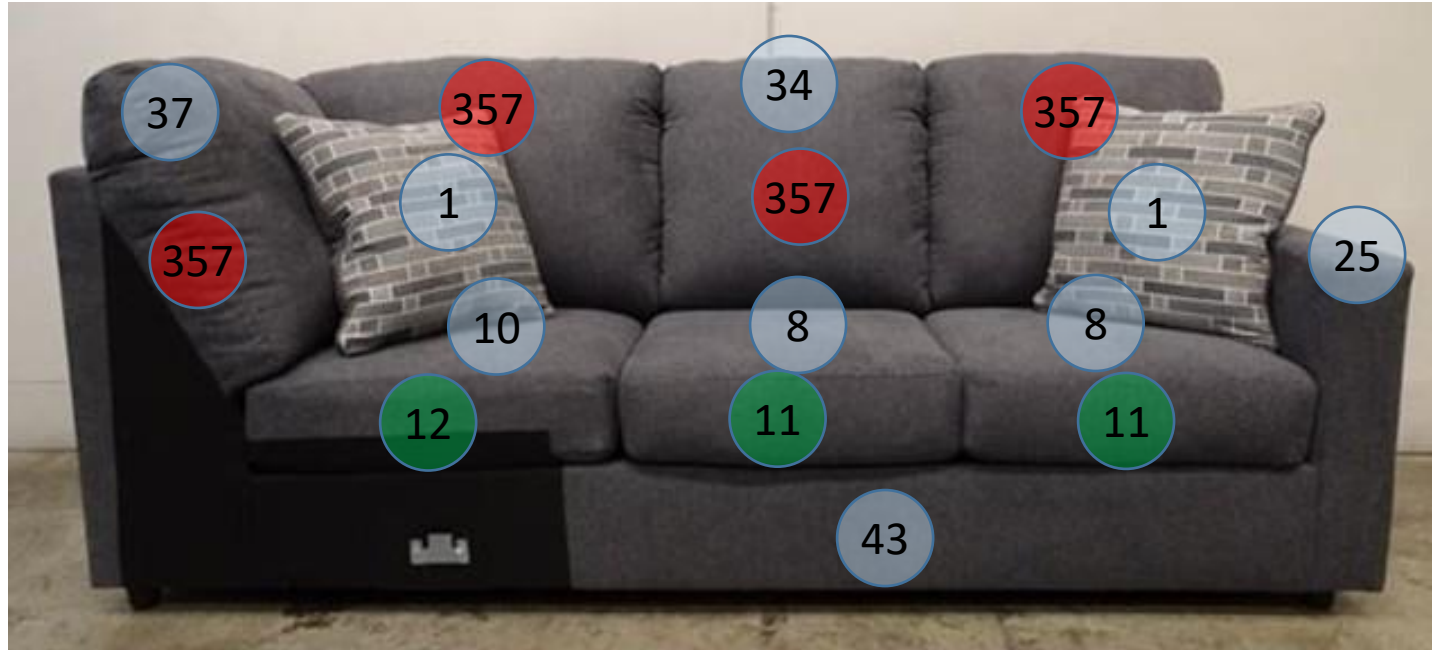

# 2900349

Call Out	Description
● (Red)	Blown Fiber
● (Yellow)	Cushion Chaise Pad - top Pad
● (Green)	Cushion Foam
● (Orange)	KD Component
● (Blue)	Cover

*Signature*  
DESIGN  
BY **ASHLEY**®

499

400

361

433

204

170

46

*Signature*  
DESIGN  
BY **ASHLEY**®

**290 SECTIONAL  
DIMENSIONS  
3 PIECE  
CONFIGURATION**

**290 SECTIONAL  
DIMENSIONS  
3 PIECE  
CONFIGURATION**