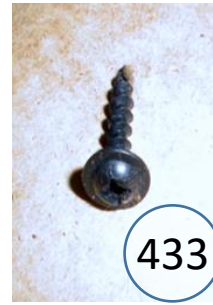

# 2900349

Call Out	Description
● (Red)	Blown Fiber
● (Yellow)	Cushion Chaise Pad - top Pad
● (Green)	Cushion Foam
● (Orange)	KD Component
● (Blue)	Cover

*Signature*  
DESIGN  
BY **ASHLEY**®

499

400

361

433

204

170

46

*Signature*  
DESIGN  
BY **ASHLEY**®

**290 SECTIONAL  
DIMENSIONS  
3 PIECE  
CONFIGURATION**

**290 SECTIONAL  
DIMENSIONS  
3 PIECE  
CONFIGURATION**