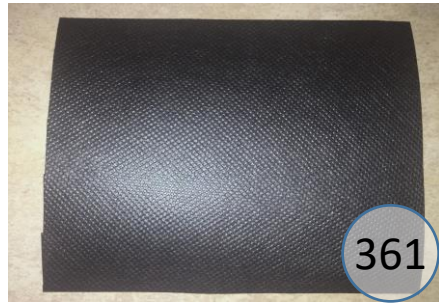

# 2900349

Call Out	Description
● (Red)	Blown Fiber
● (Yellow)	Cushion Chaise Pad - top Pad
● (Green)	Cushion Foam
● (Orange)	KD Component
● (Blue)	Cover

*Signature*  
DESIGN  
BY **ASHLEY**®

499

400

361

433

204

170

46

*Signature*  
DESIGN  
BY **ASHLEY**®

**290 SECTIONAL  
DIMENSIONS  
3 PIECE  
CONFIGURATION**

**290 SECTIONAL  
DIMENSIONS  
3 PIECE  
CONFIGURATION**