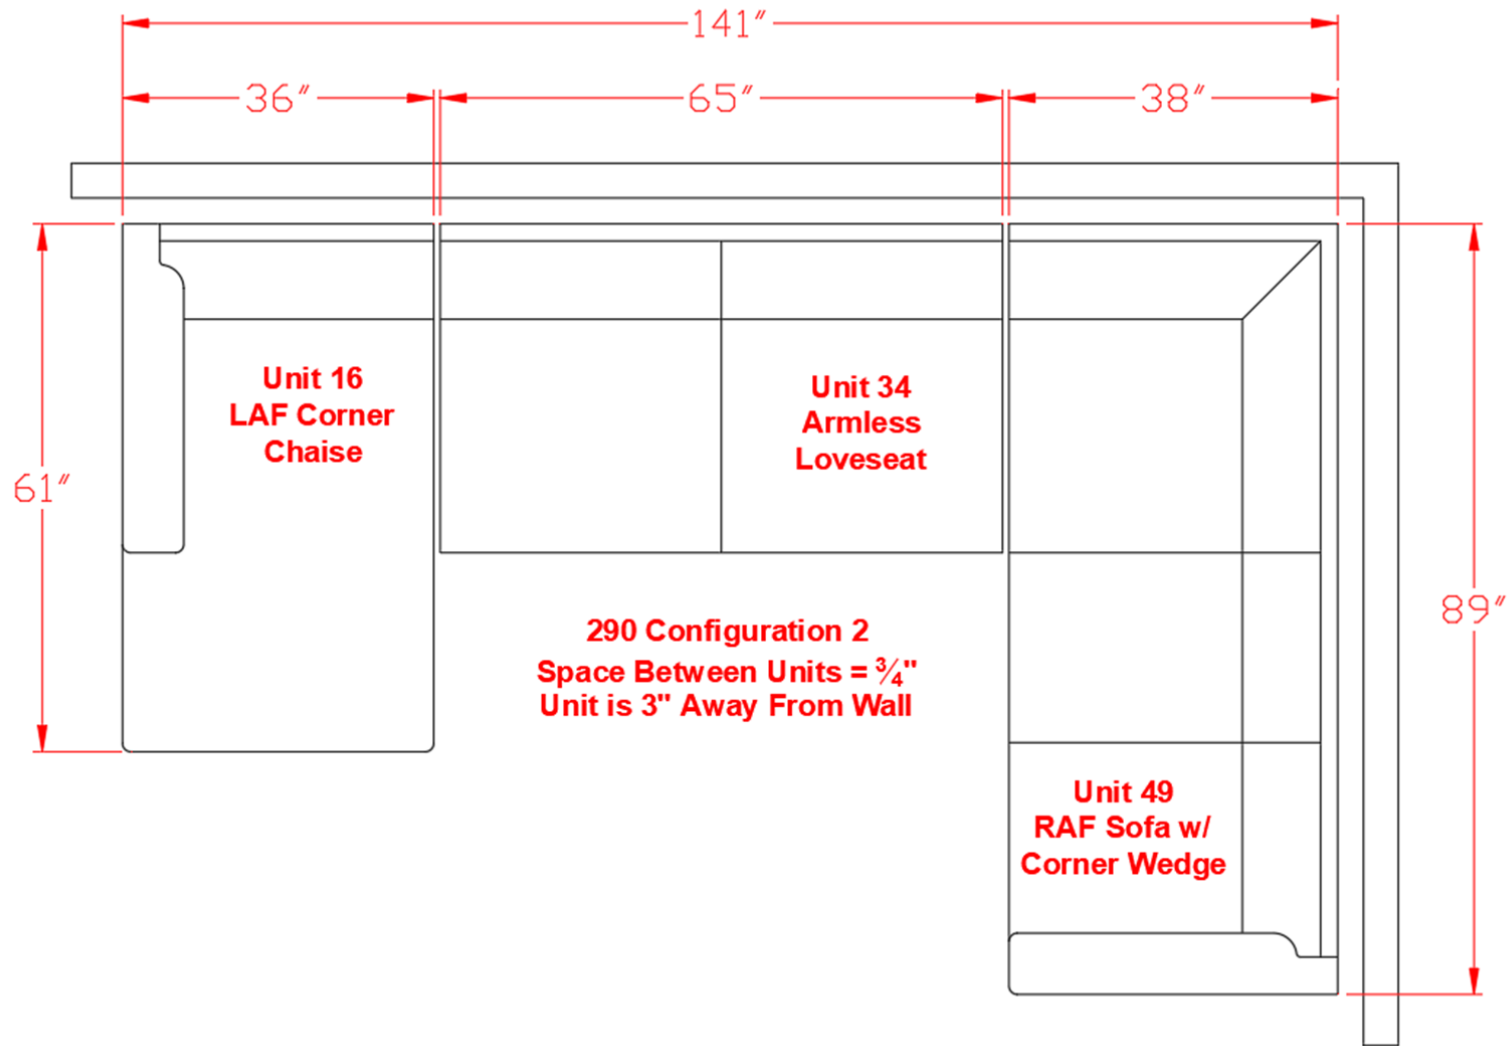

2900348

Call Out	Description
● (Red)	Blown Fiber
● (Yellow)	Cushion Chaise Pad - top Pad
● (Green)	Cushion Foam
● (Orange)	KD Component
● (Blue)	Cover

Signature
DESIGN
BY **ASHLEY**®

Signature
DESIGN
BY **ASHLEY**®

**290 SECTIONAL
DIMENSIONS
3 PIECE
CONFIGURATION**

Signature
DESIGN
BY **ASHLEY**®

**290 SECTIONAL
DIMENSIONS
3 PIECE
CONFIGURATION**

Signature
DESIGN
BY **ASHLEY**®