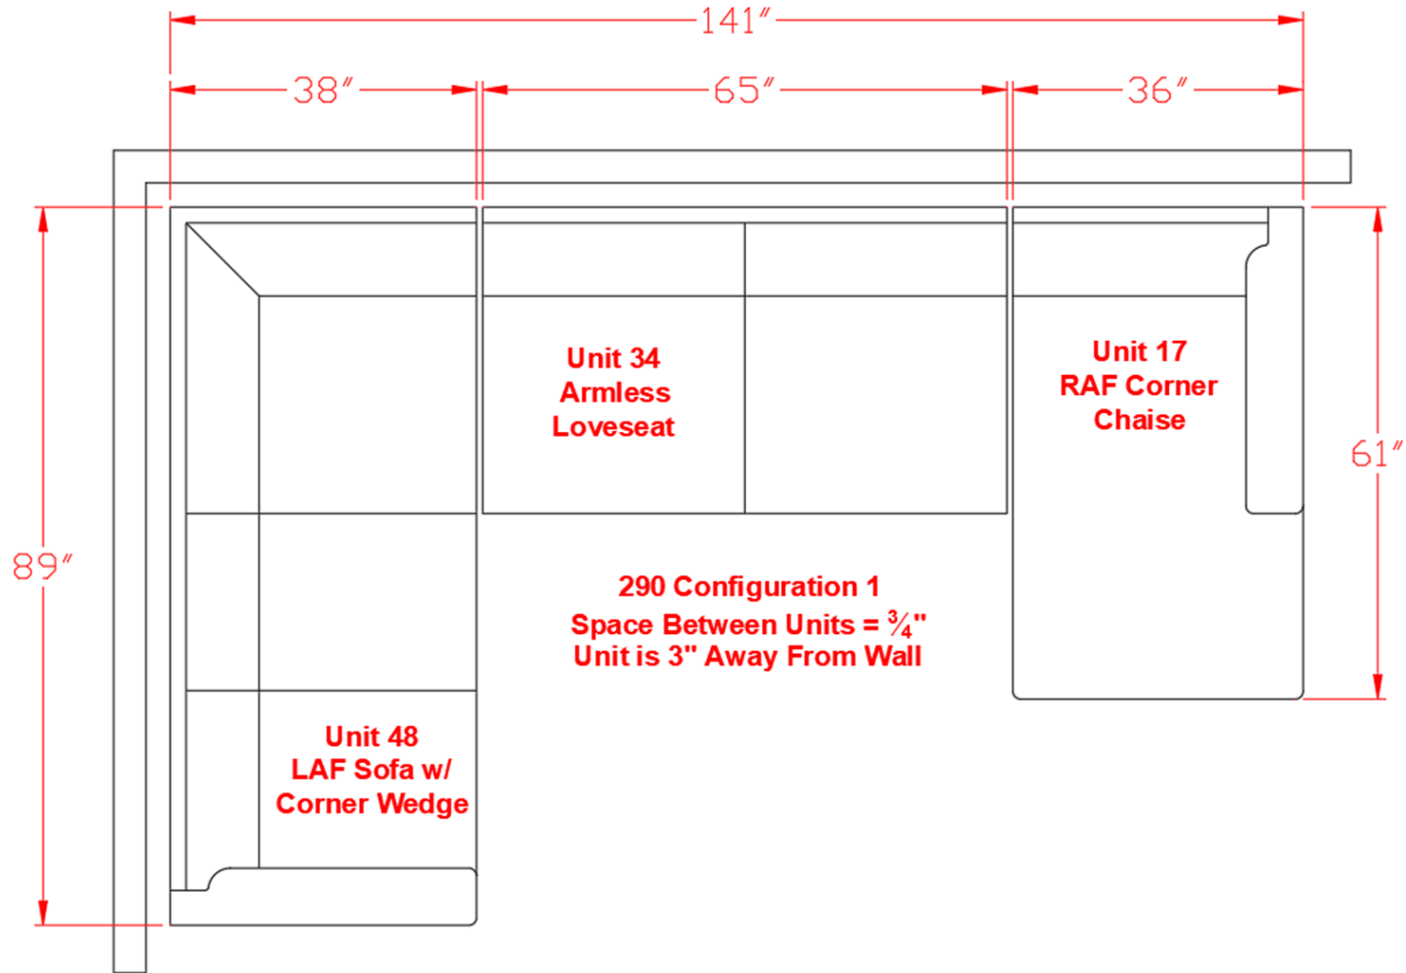

2900348

Call Out	Description
● (Red)	Blown Fiber
● (Yellow)	Cushion Chaise Pad - top Pad
● (Green)	Cushion Foam
● (Orange)	KD Component
● (Blue)	Cover

Signature
DESIGN
BY **ASHLEY**®

Signature
DESIGN
BY **ASHLEY**®

**290 SECTIONAL
DIMENSIONS
3 PIECE
CONFIGURATION**

Signature
DESIGN
BY **ASHLEY**®

**290 SECTIONAL
DIMENSIONS
3 PIECE
CONFIGURATION**

Signature
DESIGN
BY **ASHLEY**®