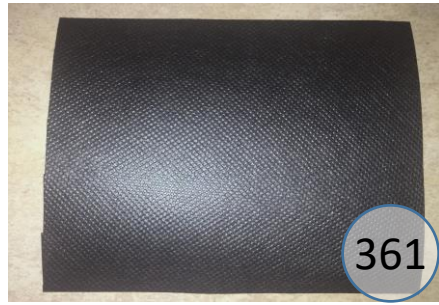

2900348

Call Out	Description
● (Red)	Blown Fiber
● (Yellow)	Cushion Chaise Pad - top Pad
● (Green)	Cushion Foam
● (Orange)	KD Component
● (Blue)	Cover

Signature
DESIGN
BY **ASHLEY**®

Signature
DESIGN
BY **ASHLEY**®

**290 SECTIONAL
DIMENSIONS
3 PIECE
CONFIGURATION**

Signature
DESIGN
BY **ASHLEY**®

**290 SECTIONAL
DIMENSIONS
3 PIECE
CONFIGURATION**

Signature
DESIGN
BY **ASHLEY**®