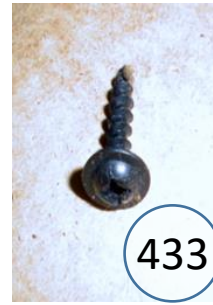

2900348

Call Out	Description
● (Red)	Blown Fiber
● (Yellow)	Cushion Chaise Pad - top Pad
● (Green)	Cushion Foam
● (Orange)	KD Component
● (Blue)	Cover

Signature
DESIGN
BY **ASHLEY**®

Signature
DESIGN
BY **ASHLEY**®

**290 SECTIONAL
DIMENSIONS
3 PIECE
CONFIGURATION**

Signature
DESIGN
BY **ASHLEY**®

**290 SECTIONAL
DIMENSIONS
3 PIECE
CONFIGURATION**

Signature
DESIGN
BY **ASHLEY**®