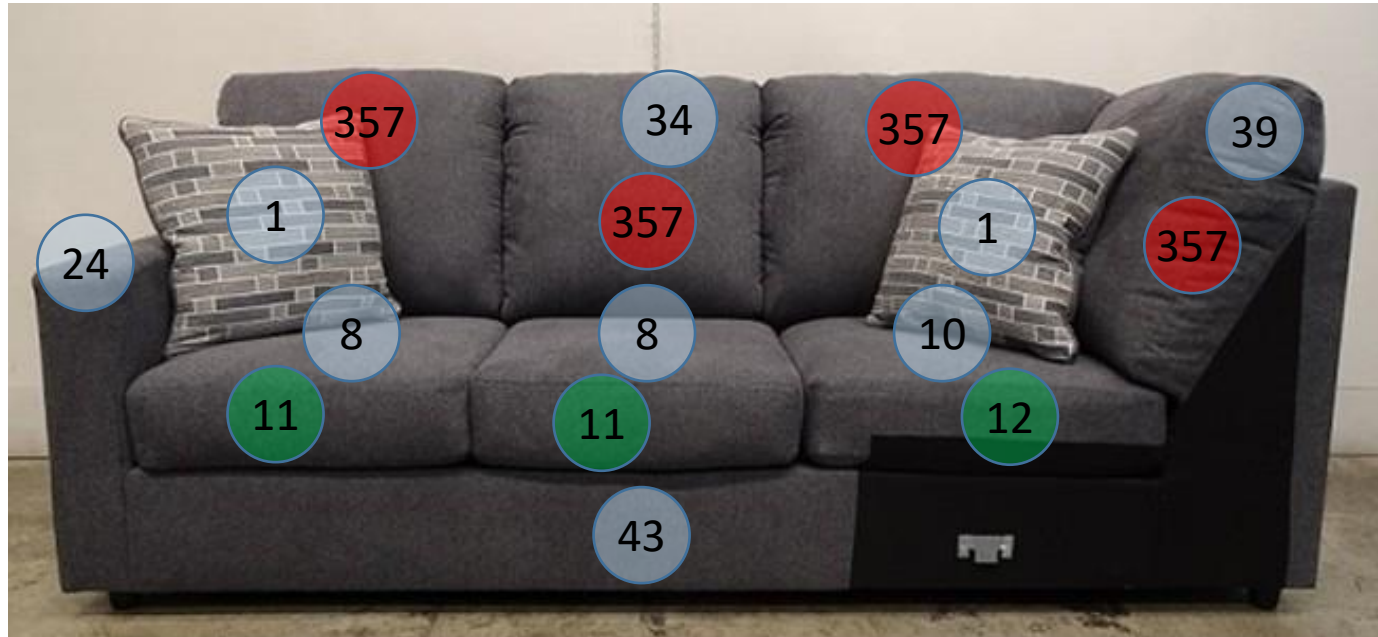

2900348

Call Out	Description
● (Red)	Blown Fiber
● (Yellow)	Cushion Chaise Pad - top Pad
● (Green)	Cushion Foam
● (Orange)	KD Component
● (Blue)	Cover

Signature
DESIGN
BY **ASHLEY**®

Signature
DESIGN
BY **ASHLEY**®

**290 SECTIONAL
DIMENSIONS
3 PIECE
CONFIGURATION**

Signature
DESIGN
BY **ASHLEY**®

**290 SECTIONAL
DIMENSIONS
3 PIECE
CONFIGURATION**

Signature
DESIGN
BY **ASHLEY**®