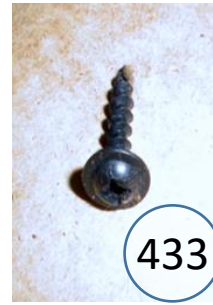

2900334

Call Out	Description
●	Blown Fiber
●	Cushion Chaise Pad - top Pad
●	Cushion Foam
●	KD Component
●	Cover

Signature
DESIGN
BY **ASHLEY**®

499

400

361

433

204

170

46

Signature
DESIGN
BY **ASHLEY**®

**290 SECTIONAL
DIMENSIONS
3 PIECE
CONFIGURATION**

Signature
DESIGN
BY **ASHLEY**®

**290 SECTIONAL
DIMENSIONS
3 PIECE
CONFIGURATION**

Signature
DESIGN
BY **ASHLEY**®