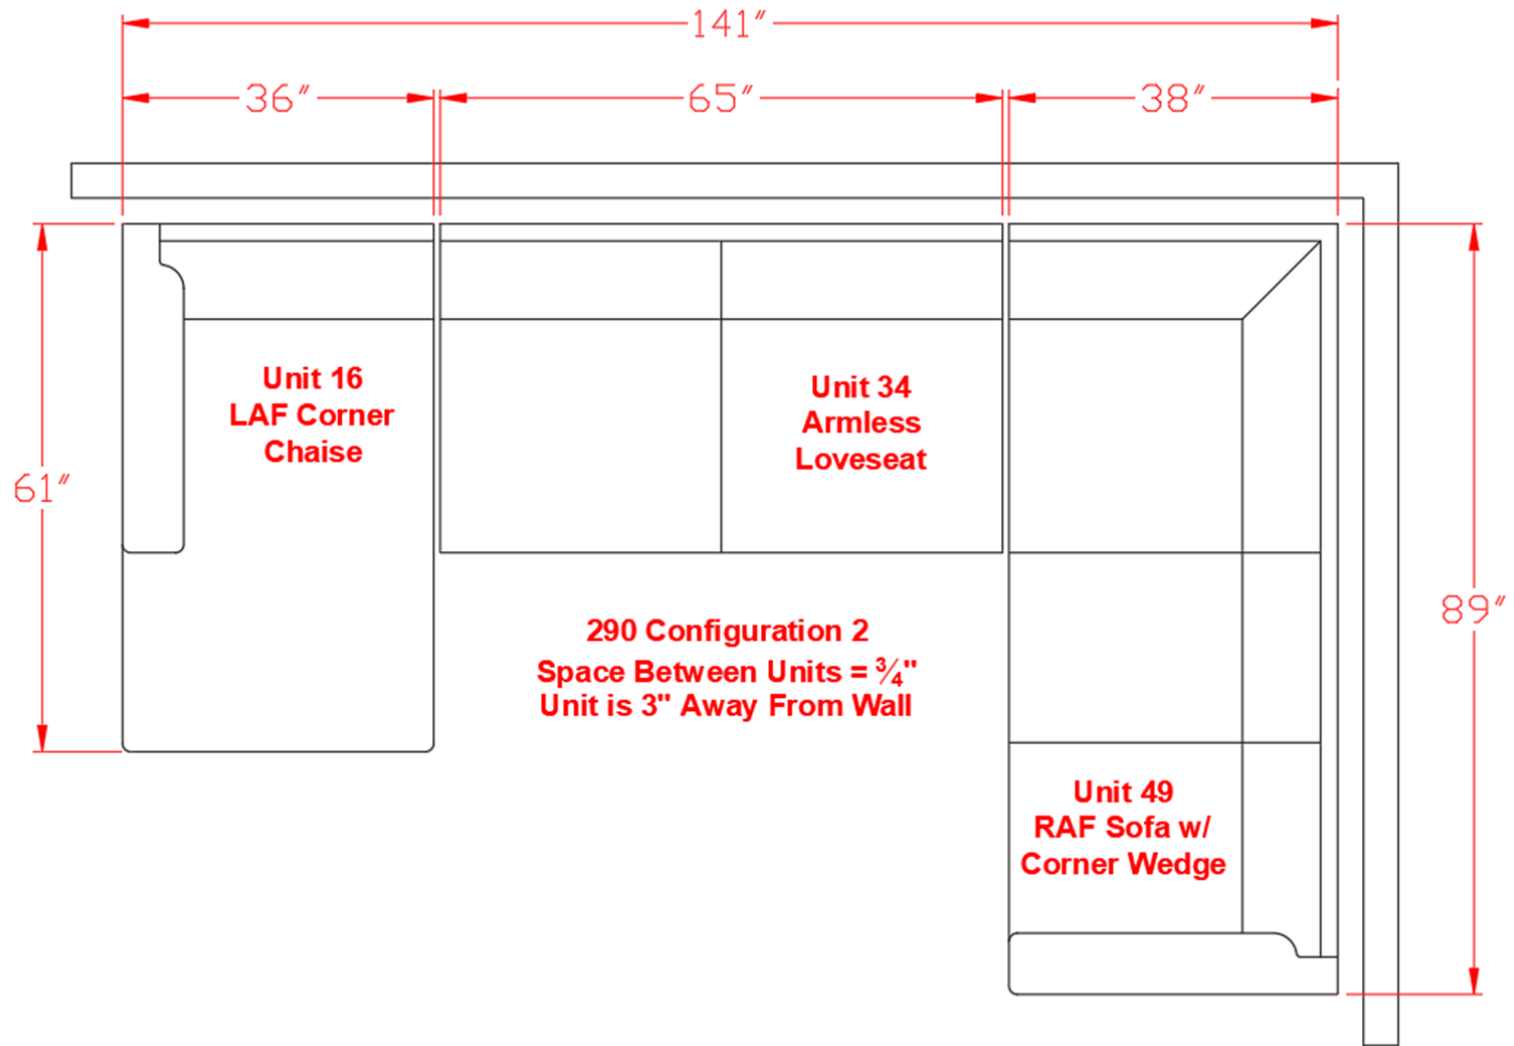

170

46

Signature
DESIGN
BY **ASHLEY**®

**290 SECTIONAL
DIMENSIONS
3 PIECE
CONFIGURATION**

Signature
DESIGN
BY **ASHLEY**®

**290 SECTIONAL
DIMENSIONS
3 PIECE
CONFIGURATION**

Signature
DESIGN
BY **ASHLEY**®