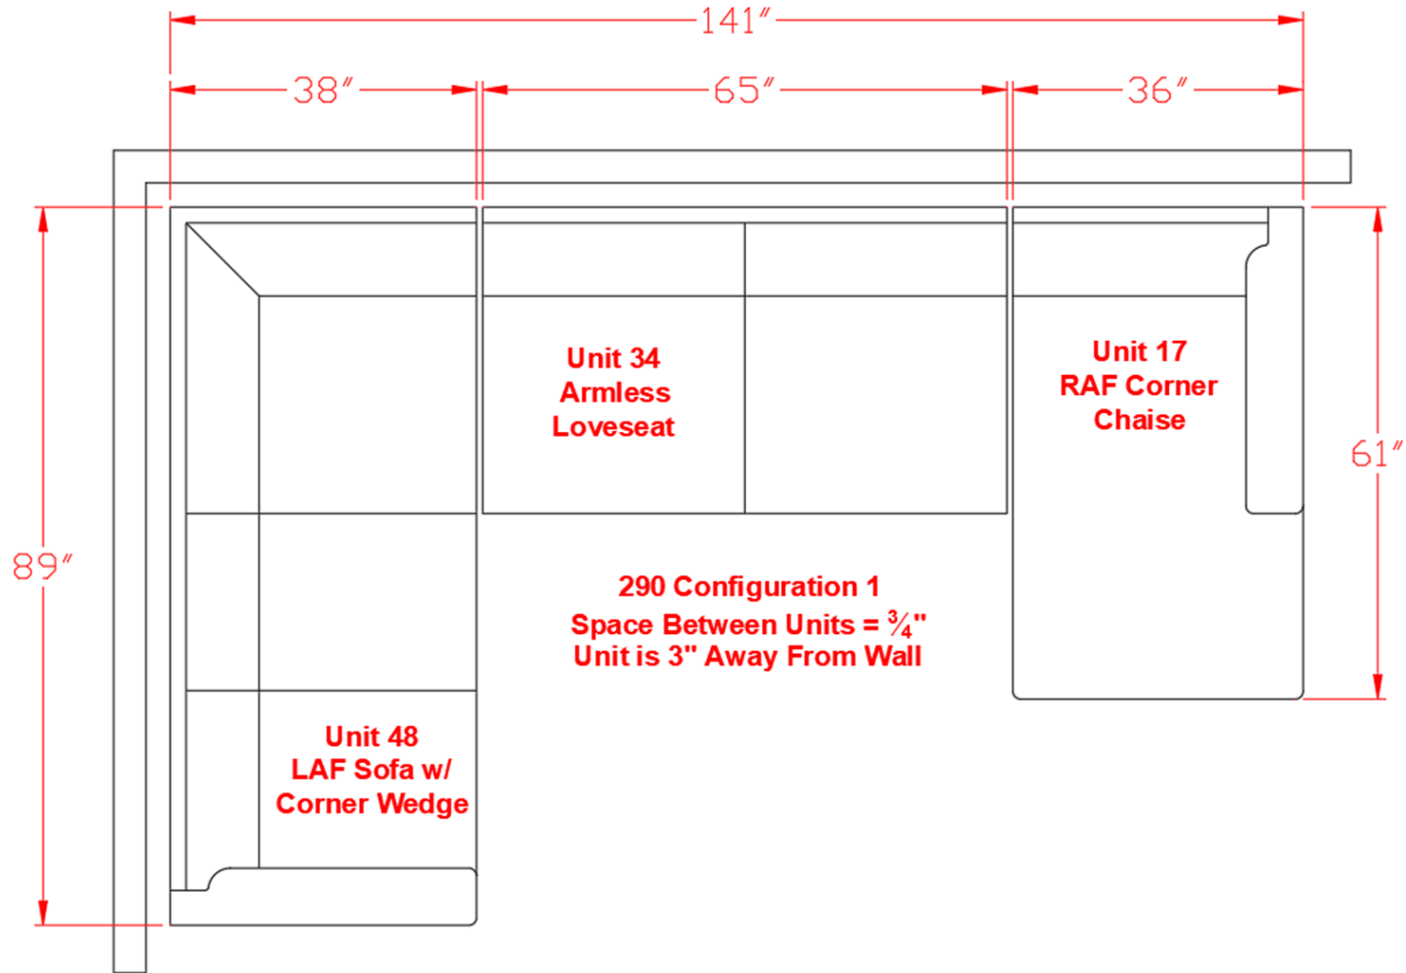

2900334

Call Out	Description
●	Blown Fiber
●	Cushion Chaise Pad - top Pad
●	Cushion Foam
●	KD Component
●	Cover

Signature
DESIGN
BY **ASHLEY**®

499

400

361

433

204

170

46

Signature
DESIGN
BY **ASHLEY**®

**290 SECTIONAL
DIMENSIONS
3 PIECE
CONFIGURATION**

Signature
DESIGN
BY **ASHLEY**®

**290 SECTIONAL
DIMENSIONS
3 PIECE
CONFIGURATION**

Signature
DESIGN
BY **ASHLEY**®