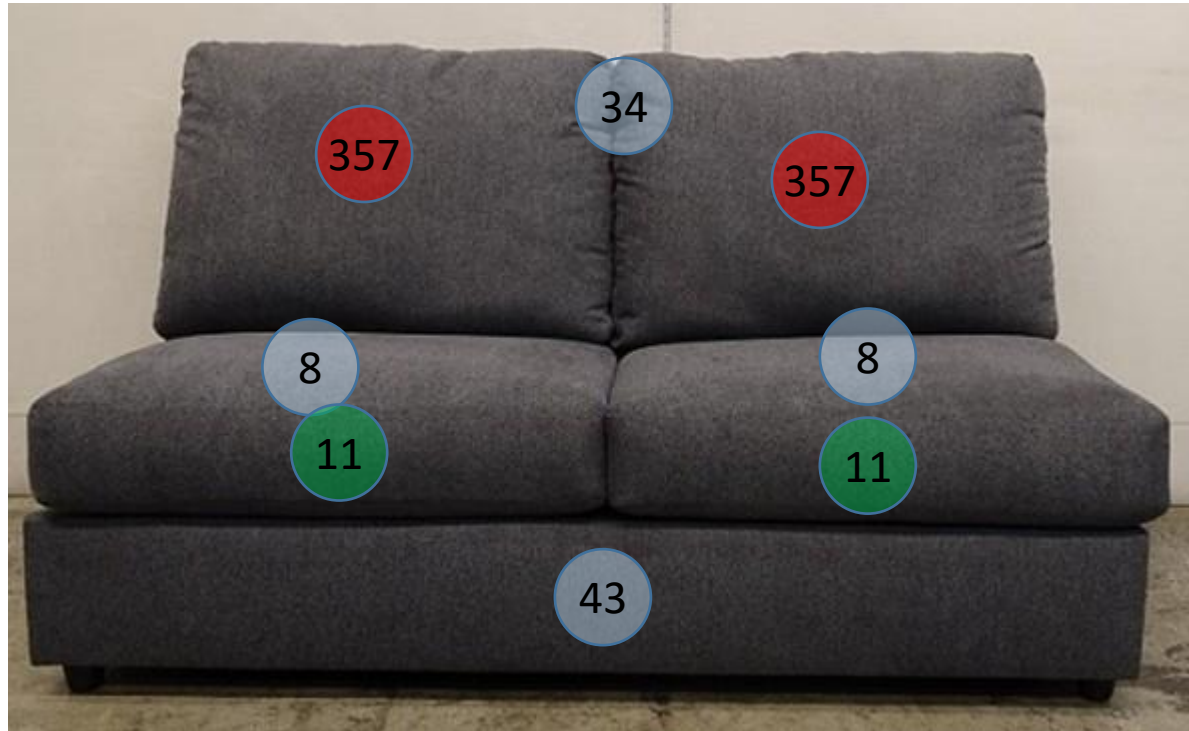

2900334

Call Out	Description
●	Blown Fiber
●	Cushion Chaise Pad - top Pad
●	Cushion Foam
●	KD Component
●	Cover

Signature
DESIGN
BY **ASHLEY**®

499

400

361

433

204

170

46

Signature
DESIGN
BY **ASHLEY**®

**290 SECTIONAL
DIMENSIONS
3 PIECE
CONFIGURATION**

Signature
DESIGN
BY **ASHLEY**®

**290 SECTIONAL
DIMENSIONS
3 PIECE
CONFIGURATION**

Signature
DESIGN
BY **ASHLEY**®