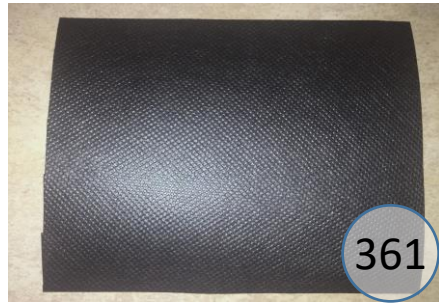

2900334

Call Out	Description
●	Blown Fiber
●	Cushion Chaise Pad - top Pad
●	Cushion Foam
●	KD Component
●	Cover

Signature
DESIGN
BY **ASHLEY**®

499

400

361

433

204

170

46

Signature
DESIGN
BY **ASHLEY**®

**290 SECTIONAL
DIMENSIONS
3 PIECE
CONFIGURATION**

Signature
DESIGN
BY **ASHLEY**®

**290 SECTIONAL
DIMENSIONS
3 PIECE
CONFIGURATION**

Signature
DESIGN
BY **ASHLEY**®