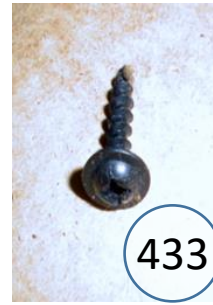

2900449

Call Out	Description
●	Blown Fiber
●	Cushion Chaise Pad - top Pad
●	Cushion Foam
●	KD Component
●	Cover

Signature
DESIGN
BY **ASHLEY**®

Signature
DESIGN
BY **ASHLEY**®

**290 SECTIONAL
DIMENSIONS
3 PIECE
CONFIGURATION**

Signature
DESIGN
BY **ASHLEY**®

**290 SECTIONAL
DIMENSIONS
3 PIECE
CONFIGURATION**

Signature
DESIGN
BY **ASHLEY**®