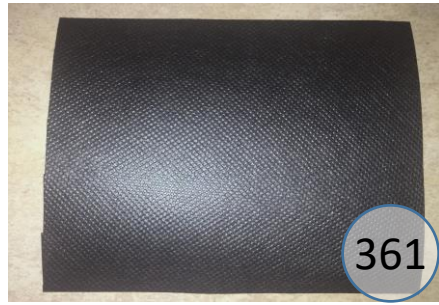

2900449

Call Out	Description
●	Blown Fiber
●	Cushion Chaise Pad - top Pad
●	Cushion Foam
●	KD Component
●	Cover

Signature
DESIGN
BY **ASHLEY**®

Signature
DESIGN
BY **ASHLEY**®

**290 SECTIONAL
DIMENSIONS
3 PIECE
CONFIGURATION**

Signature
DESIGN
BY **ASHLEY**®

**290 SECTIONAL
DIMENSIONS
3 PIECE
CONFIGURATION**

Signature
DESIGN
BY **ASHLEY**®