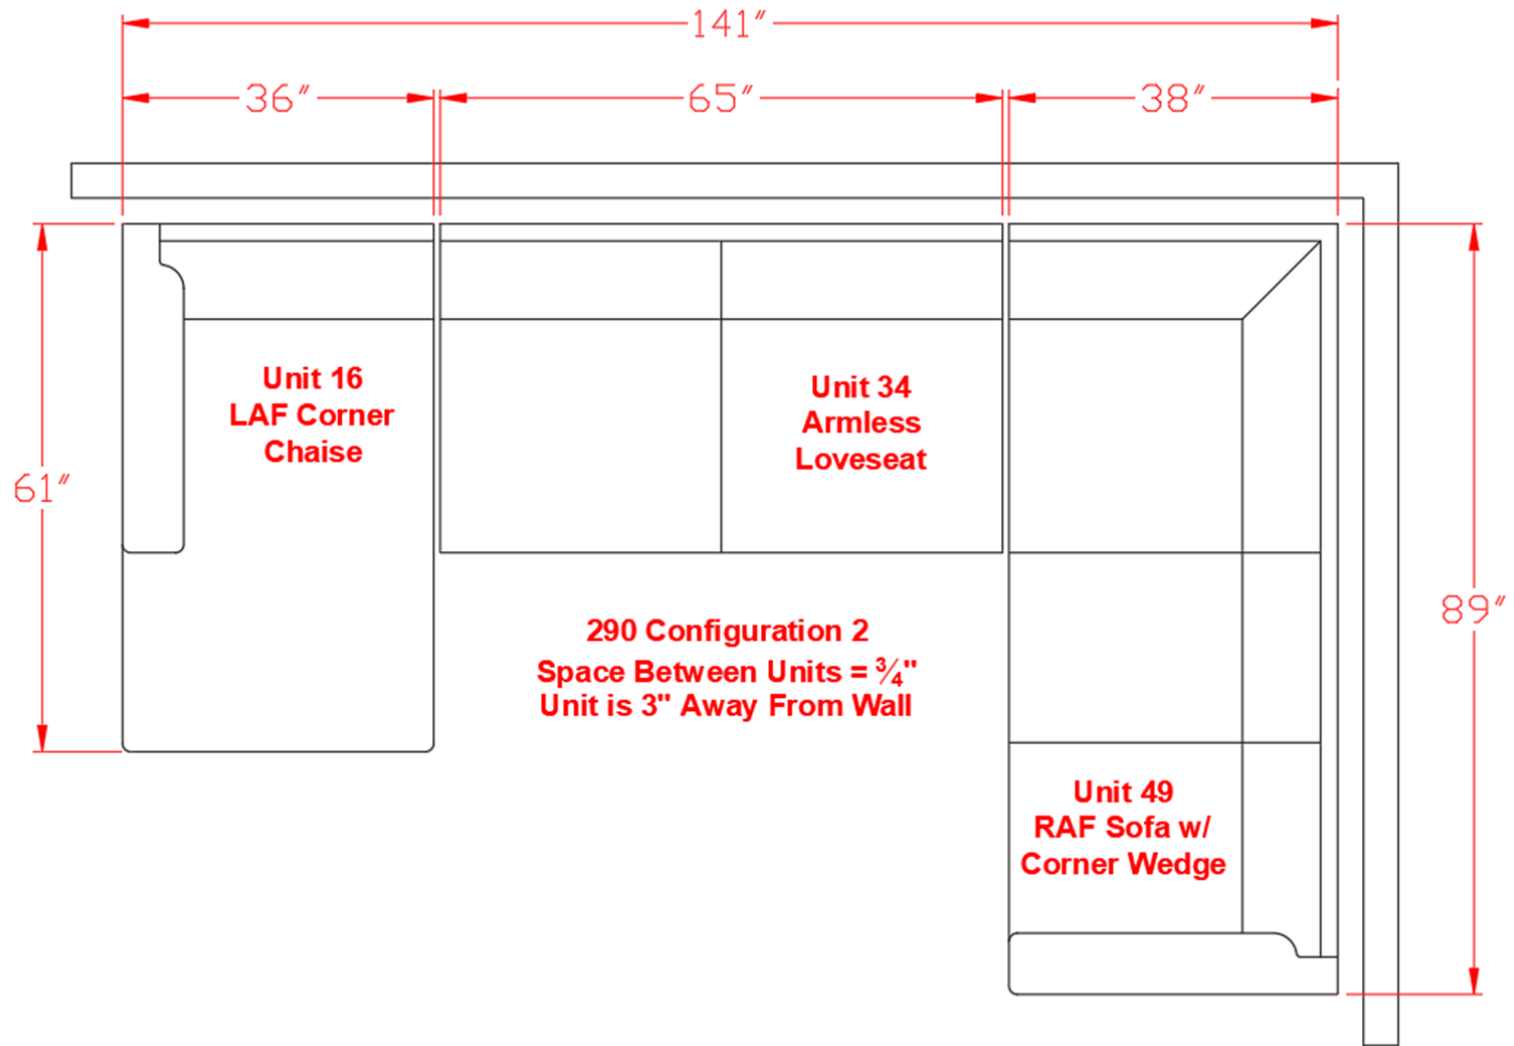

2900449

Call Out	Description
●	Blown Fiber
●	Cushion Chaise Pad - top Pad
●	Cushion Foam
●	KD Component
●	Cover

Signature
DESIGN
BY **ASHLEY**®

Signature
DESIGN
BY **ASHLEY**®

**290 SECTIONAL
DIMENSIONS
3 PIECE
CONFIGURATION**

Signature
DESIGN
BY **ASHLEY**®

**290 SECTIONAL
DIMENSIONS
3 PIECE
CONFIGURATION**

Signature
DESIGN
BY **ASHLEY**®