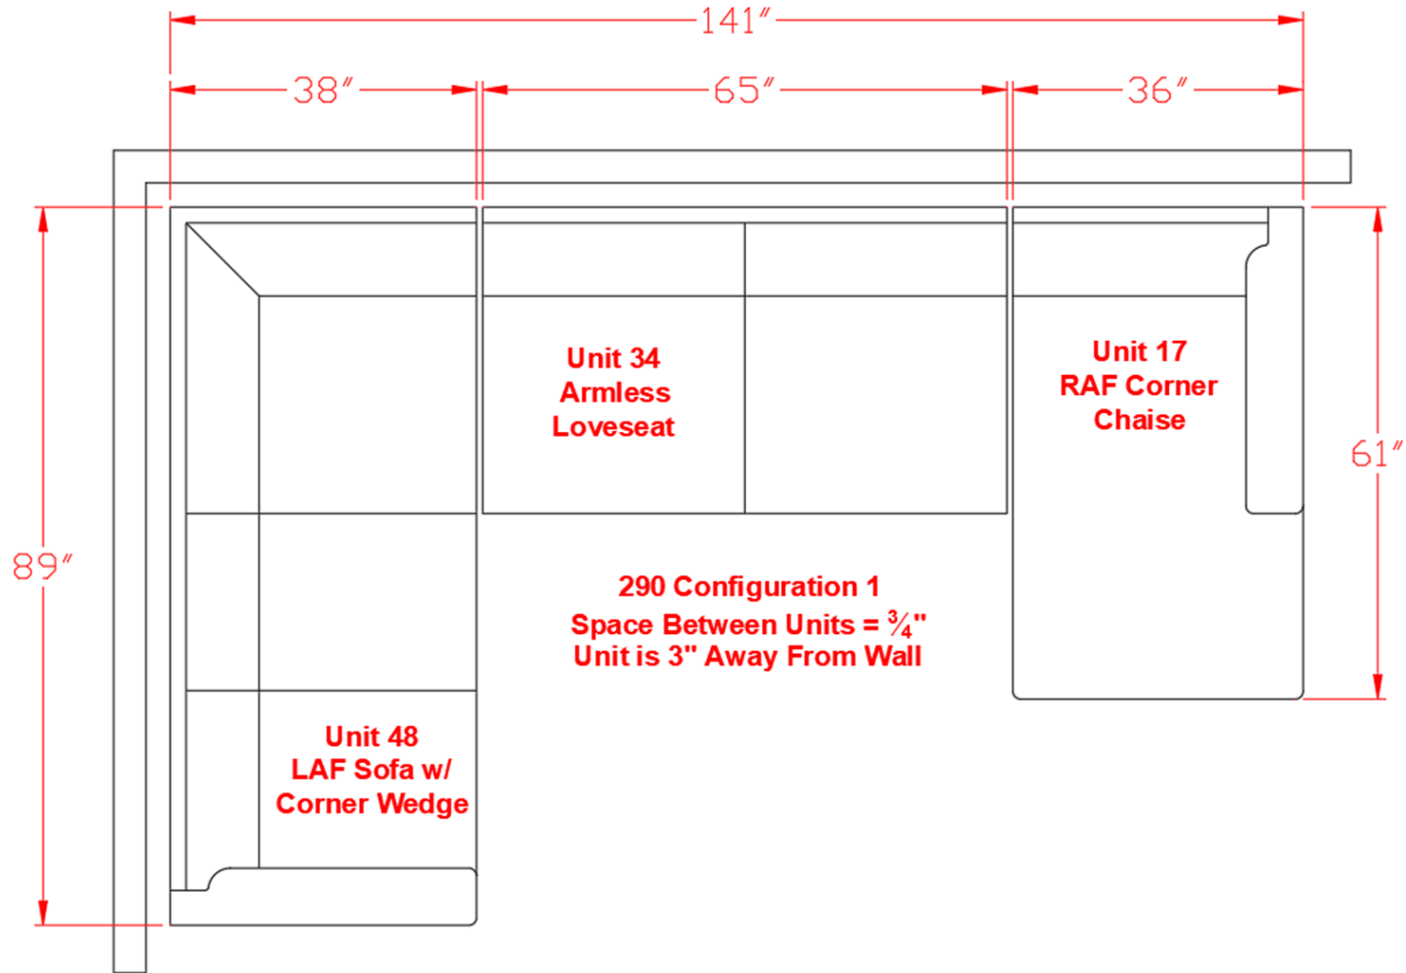

2900449

Call Out	Description
●	Blown Fiber
●	Cushion Chaise Pad - top Pad
●	Cushion Foam
●	KD Component
●	Cover

Signature
DESIGN
BY **ASHLEY**®

Signature
DESIGN
BY **ASHLEY**®

**290 SECTIONAL
DIMENSIONS
3 PIECE
CONFIGURATION**

Signature
DESIGN
BY **ASHLEY**®

**290 SECTIONAL
DIMENSIONS
3 PIECE
CONFIGURATION**

Signature
DESIGN
BY **ASHLEY**®