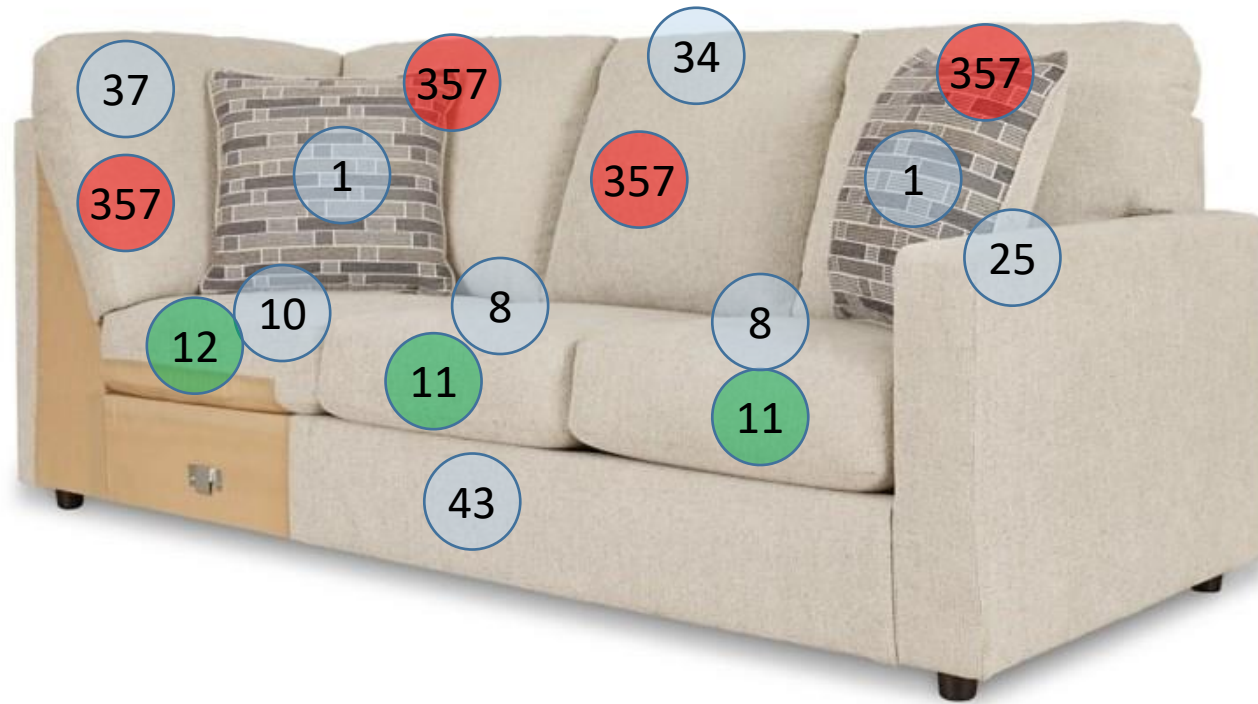

2900449

Call Out	Description
●	Blown Fiber
●	Cushion Chaise Pad - top Pad
●	Cushion Foam
●	KD Component
●	Cover

Signature
DESIGN
BY **ASHLEY**®

Signature
DESIGN
BY **ASHLEY**®

**290 SECTIONAL
DIMENSIONS
3 PIECE
CONFIGURATION**

Signature
DESIGN
BY **ASHLEY**®

**290 SECTIONAL
DIMENSIONS
3 PIECE
CONFIGURATION**

Signature
DESIGN
BY **ASHLEY**®