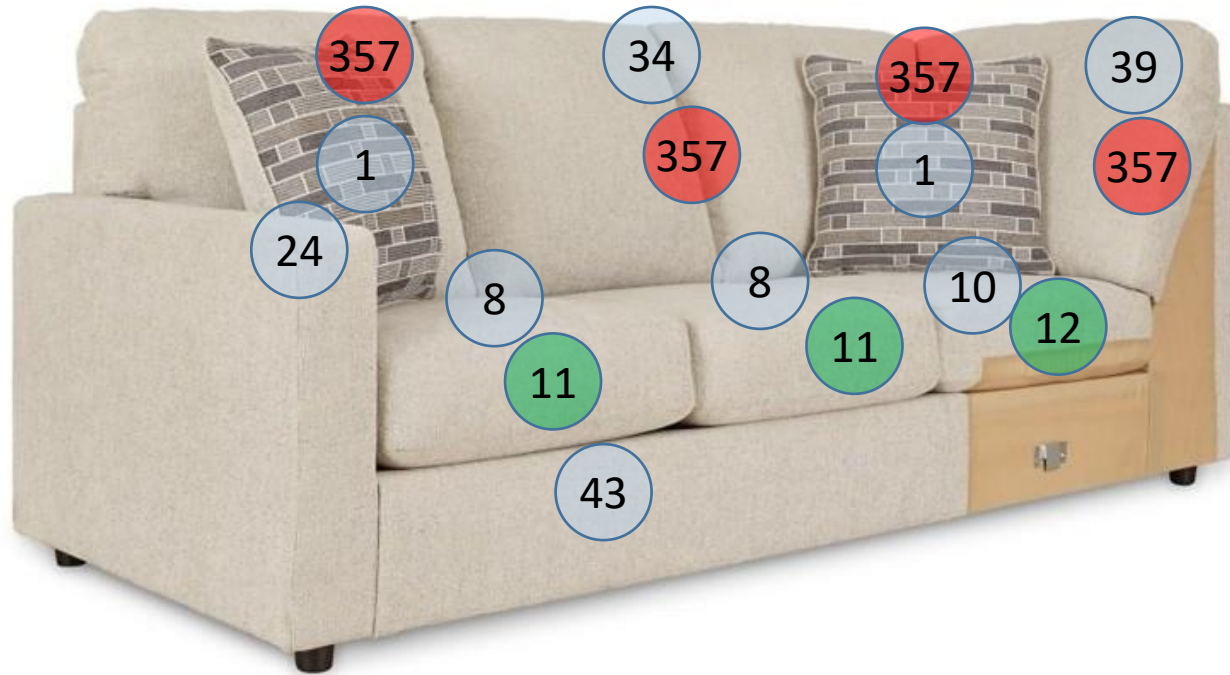

2900448

Call Out	Description
● (Red)	Blown Fiber
● (Yellow)	Cushion Chaise Pad - top Pad
● (Green)	Cushion Foam
● (Orange)	KD Component
● (Blue)	Cover

*Signature*  
DESIGN  
BY **ASHLEY**®

499

400

361

433

204

170

46

*Signature*  
DESIGN  
BY **ASHLEY**®

**290 SECTIONAL  
DIMENSIONS  
3 PIECE  
CONFIGURATION**

**290 SECTIONAL  
DIMENSIONS  
3 PIECE  
CONFIGURATION**

*Signature*  
DESIGN  
BY **ASHLEY**®