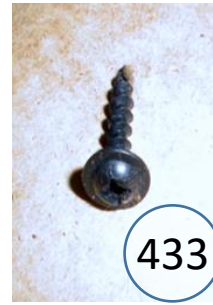

2900448

Call Out	Description
● (Red)	Blown Fiber
● (Yellow)	Cushion Chaise Pad - top Pad
● (Green)	Cushion Foam
● (Orange)	KD Component
● (Blue)	Cover

*Signature*  
DESIGN  
BY **ASHLEY**®

499

400

361

433

204

170

46

*Signature*  
DESIGN  
BY **ASHLEY**®

**290 SECTIONAL  
DIMENSIONS  
3 PIECE  
CONFIGURATION**

**290 SECTIONAL  
DIMENSIONS  
3 PIECE  
CONFIGURATION**

*Signature*  
DESIGN  
BY **ASHLEY**®