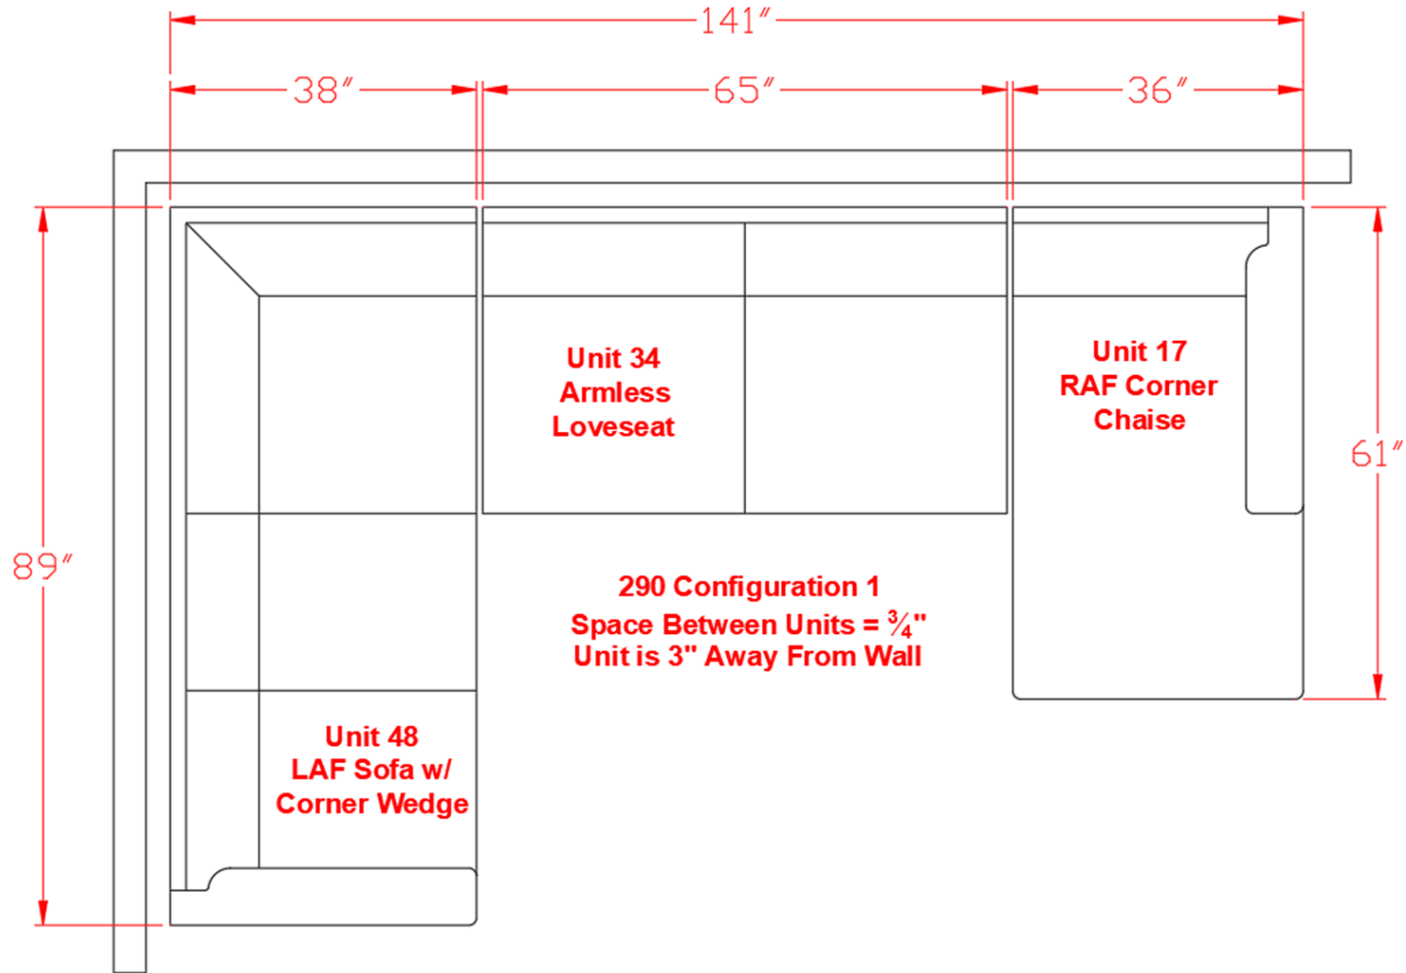

2900448

Call Out	Description
● (Red)	Blown Fiber
● (Yellow)	Cushion Chaise Pad - top Pad
● (Green)	Cushion Foam
● (Orange)	KD Component
● (Blue)	Cover

*Signature*  
DESIGN  
BY **ASHLEY**®

499

400

361

433

204

170

46

*Signature*  
DESIGN  
BY **ASHLEY**®

**290 SECTIONAL  
DIMENSIONS  
3 PIECE  
CONFIGURATION**

**290 SECTIONAL  
DIMENSIONS  
3 PIECE  
CONFIGURATION**

*Signature*  
DESIGN  
BY **ASHLEY**®