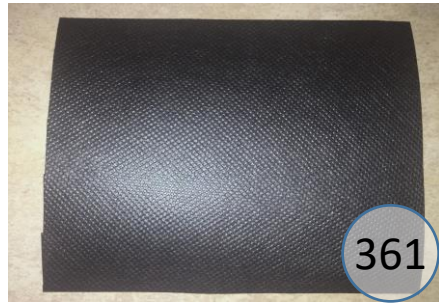

2900448

Call Out	Description
● (Red)	Blown Fiber
● (Yellow)	Cushion Chaise Pad - top Pad
● (Green)	Cushion Foam
● (Orange)	KD Component
● (Blue)	Cover

*Signature*  
DESIGN  
BY **ASHLEY**®

499

400

361

433

204

170

46

*Signature*  
DESIGN  
BY **ASHLEY**®

**290 SECTIONAL  
DIMENSIONS  
3 PIECE  
CONFIGURATION**

**290 SECTIONAL  
DIMENSIONS  
3 PIECE  
CONFIGURATION**

*Signature*  
DESIGN  
BY **ASHLEY**®