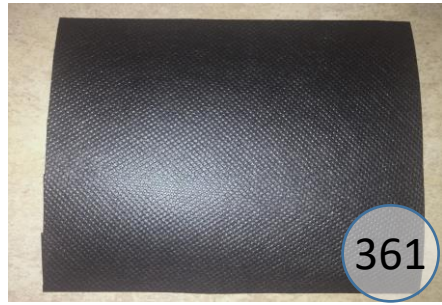

2900434

Call Out	Description
●	Blown Fiber
●	Cushion Chaise Pad - top Pad
●	Cushion Foam
●	KD Component
●	Cover

Signature
DESIGN
BY **ASHLEY**®

499

400

361

433

204

170

46

Signature
DESIGN
BY **ASHLEY**®

**290 SECTIONAL
DIMENSIONS
3 PIECE
CONFIGURATION**

Signature
DESIGN
BY **ASHLEY**®

**290 SECTIONAL
DIMENSIONS
3 PIECE
CONFIGURATION**