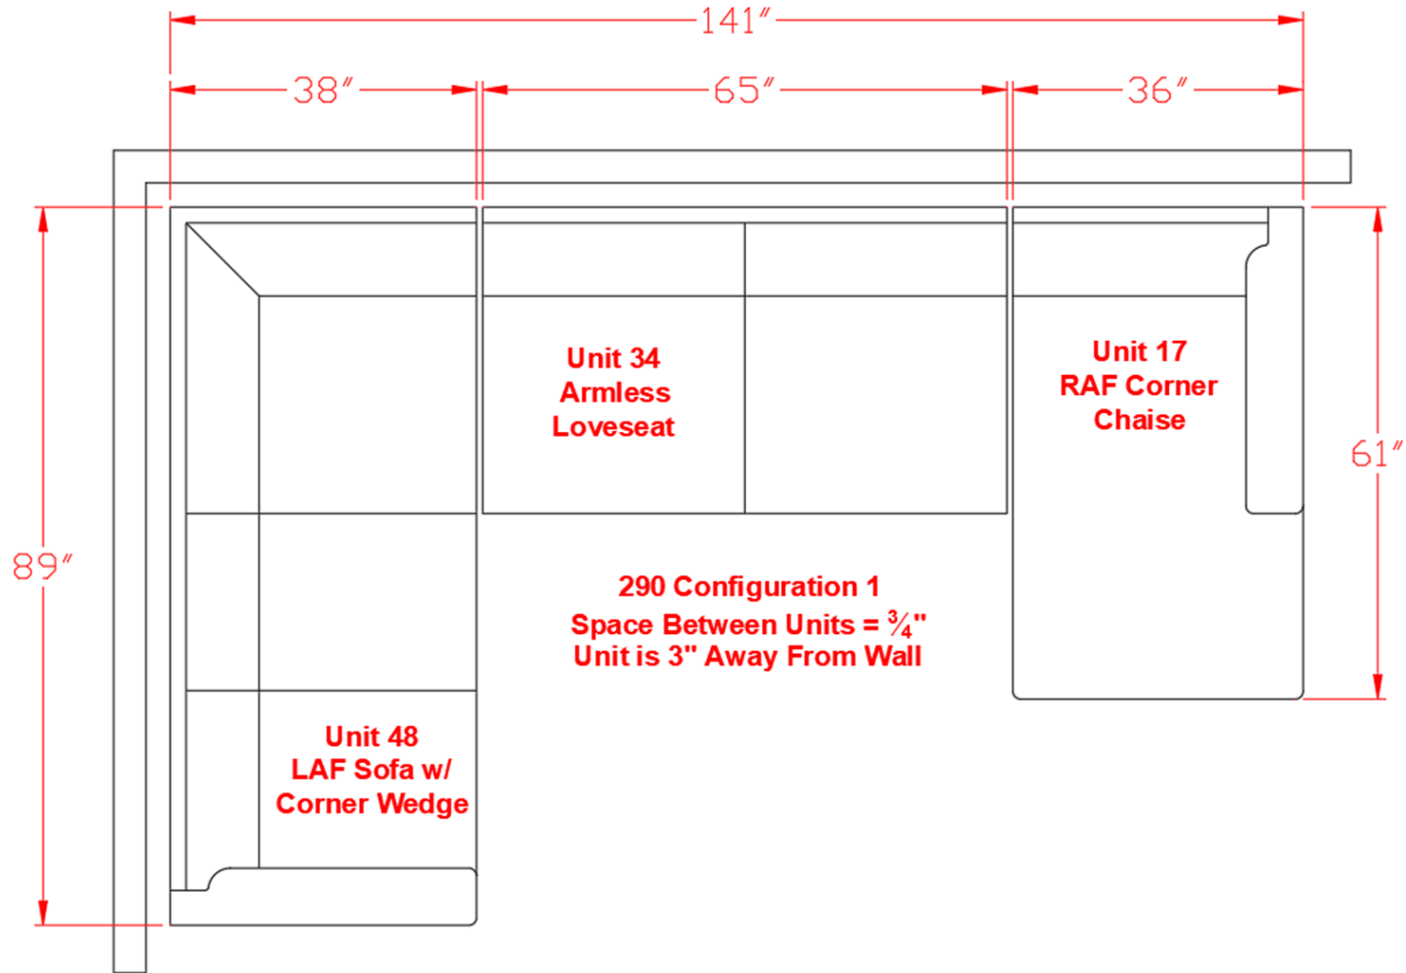

2900434

Call Out	Description
●	Blown Fiber
●	Cushion Chaise Pad - top Pad
●	Cushion Foam
●	KD Component
●	Cover

Signature
DESIGN
BY **ASHLEY**®

499

400

361

433

204

170

46

Signature
DESIGN
BY **ASHLEY**®

**290 SECTIONAL
DIMENSIONS
3 PIECE
CONFIGURATION**

Signature
DESIGN
BY **ASHLEY**®

**290 SECTIONAL
DIMENSIONS
3 PIECE
CONFIGURATION**