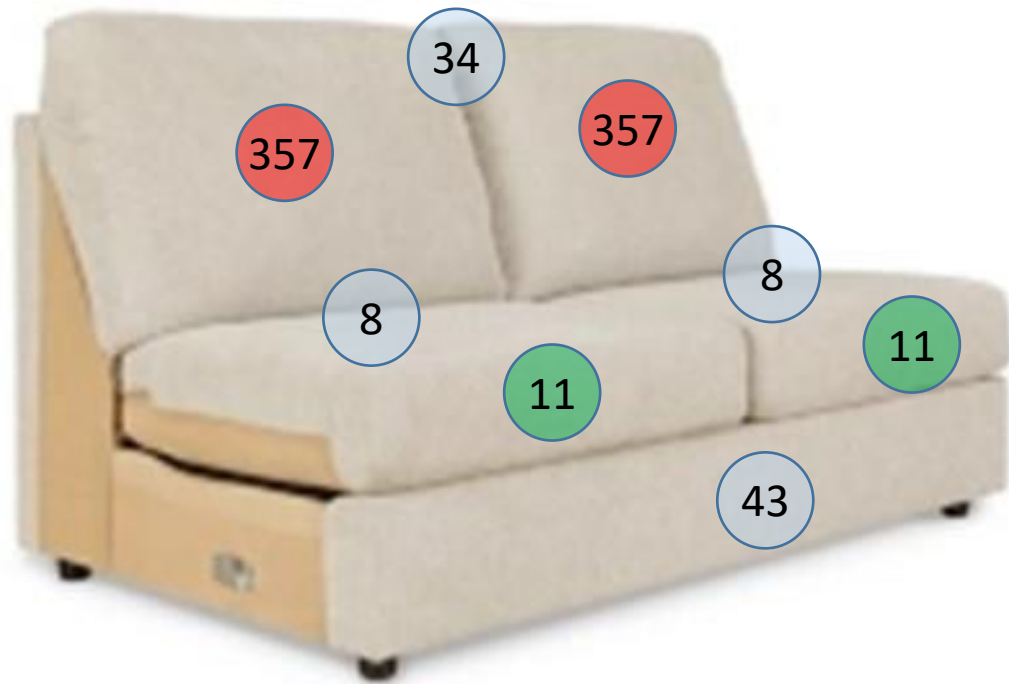

2900434

Call Out	Description
●	Blown Fiber
●	Cushion Chaise Pad - top Pad
●	Cushion Foam
●	KD Component
●	Cover

Signature
DESIGN
BY **ASHLEY**®

499

400

361

433

204

170

46

Signature
DESIGN
BY **ASHLEY**®

**290 SECTIONAL
DIMENSIONS
3 PIECE
CONFIGURATION**

Signature
DESIGN
BY **ASHLEY**®

**290 SECTIONAL
DIMENSIONS
3 PIECE
CONFIGURATION**