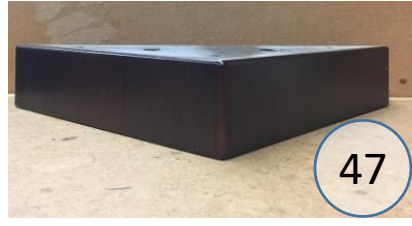

# 2110517

Call Out	Description
●	Blown Fiber
●	Cushion Chaise Pad - top Pad
●	Cushion Foam
●	KD Component
●	Cover

*Signature*  
DESIGN  
BY **ASHLEY**®

*Signature*  
DESIGN  
BY **ASHLEY**®

**211 SECTIONAL  
DIMENSIONS  
6 PIECE  
CONFIGURATION**