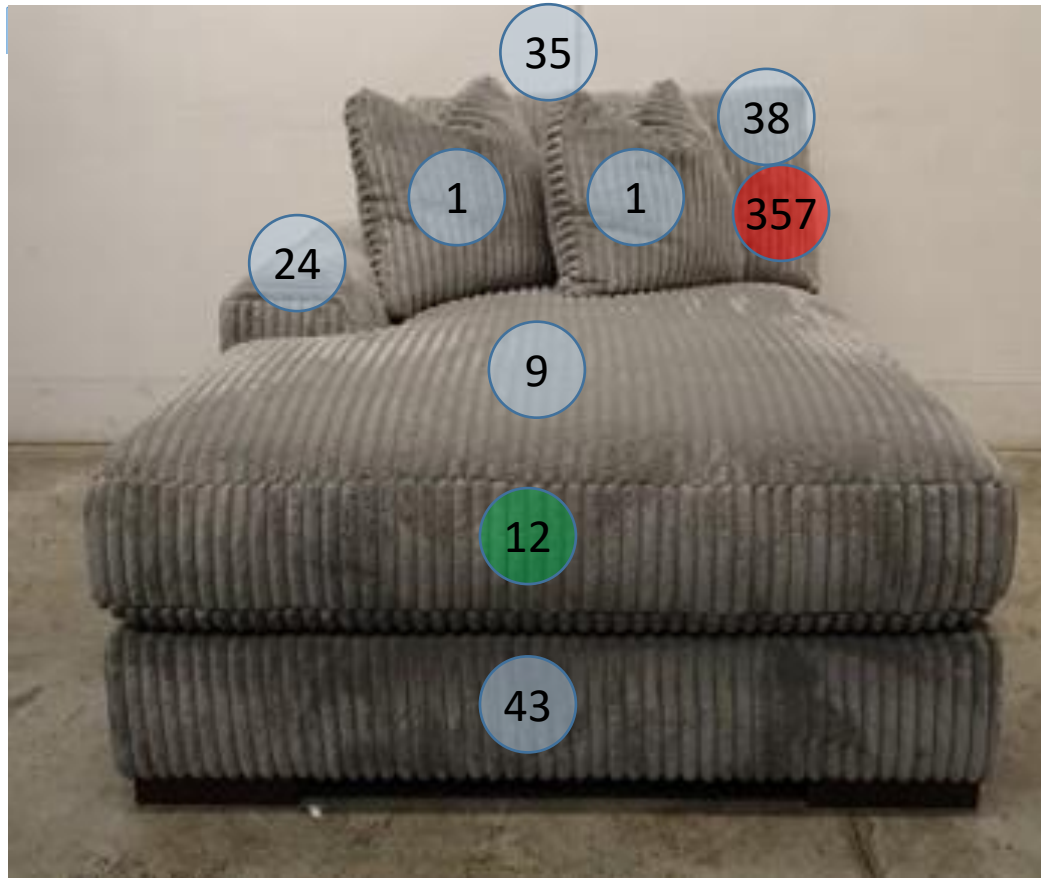

2110516

Call Out	Description
●	Blown Fiber
●	Cushion Chaise Pad - top Pad
●	Cushion Foam
●	KD Component
●	Cover

Signature
DESIGN
BY **ASHLEY**®

Signature
DESIGN
BY **ASHLEY**®

**211 SECTIONAL
DIMENSIONS
6 PIECE
CONFIGURATION**