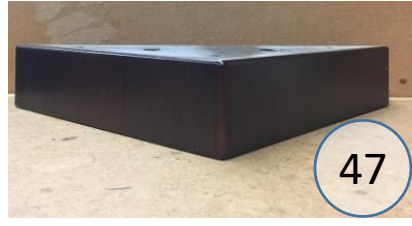

2110516

Call Out	Description
●	Blown Fiber
●	Cushion Chaise Pad - top Pad
●	Cushion Foam
●	KD Component
●	Cover

Signature
DESIGN
BY **ASHLEY**®

Signature
DESIGN
BY **ASHLEY**®

**211 SECTIONAL
DIMENSIONS
6 PIECE
CONFIGURATION**