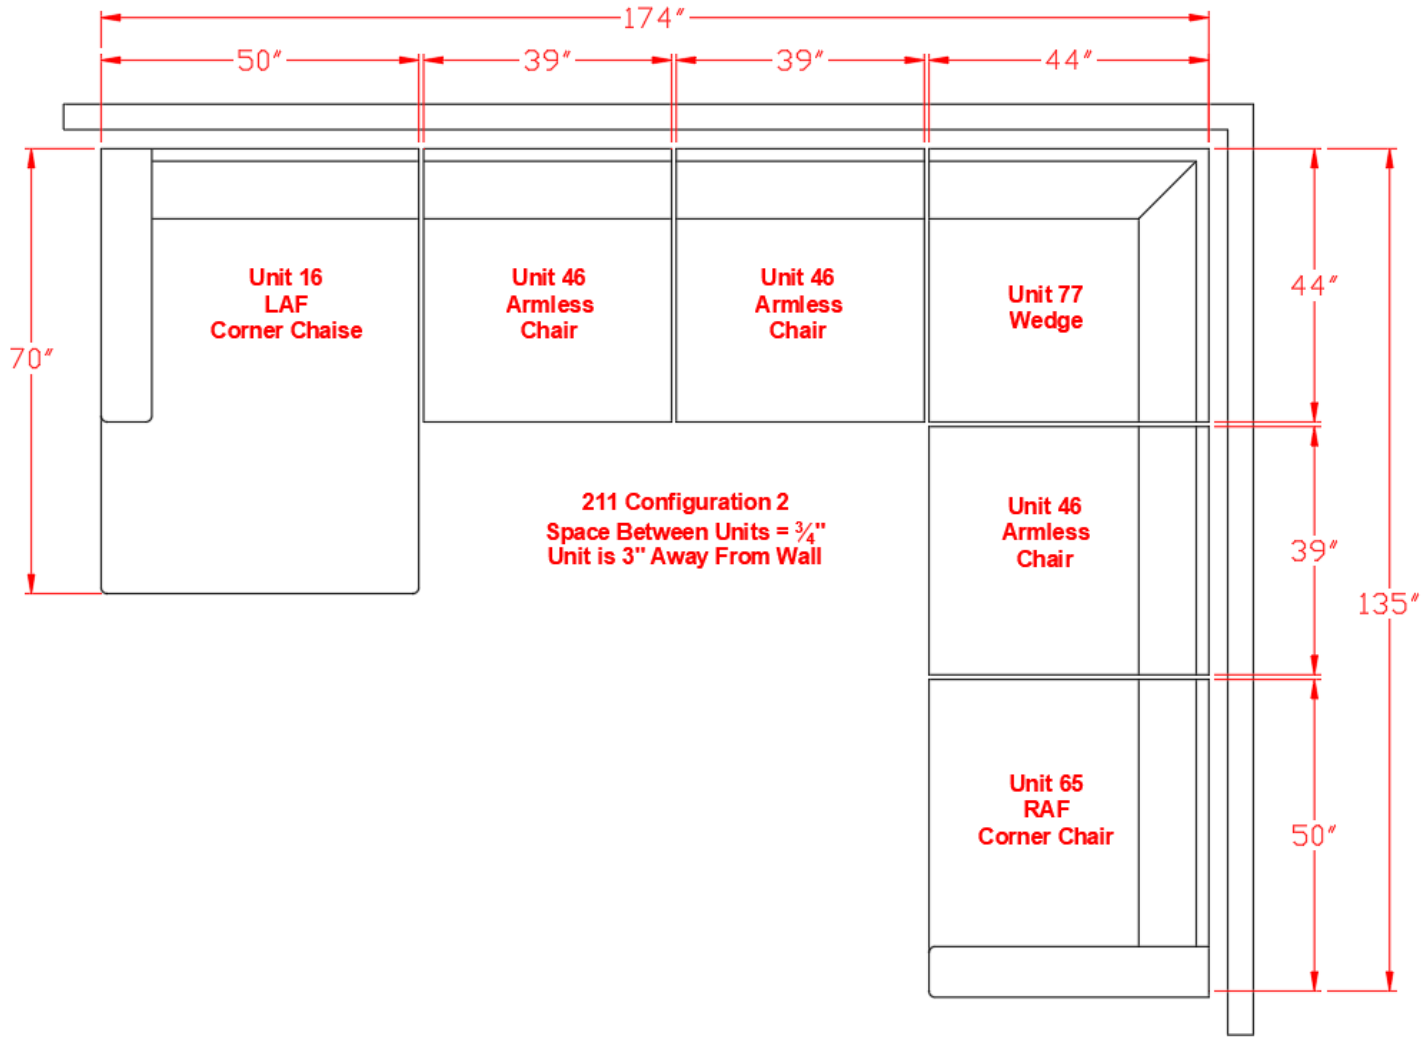

2110464

Call Out	Description
●	Blown Fiber
●	Cushion Chaise Pad - top Pad
●	Cushion Foam
●	KD Component
●	Cover

Signature
DESIGN
BY **ASHLEY**®

Signature
DESIGN
BY **ASHLEY**®

211 SECTIONAL DIMENSIONS 6 PIECE CONFIGURATION

**211 SECTIONAL
DIMENSIONS
6 PIECE
CONFIGURATION**

Signature
DESIGN
BY **ASHLEY**®