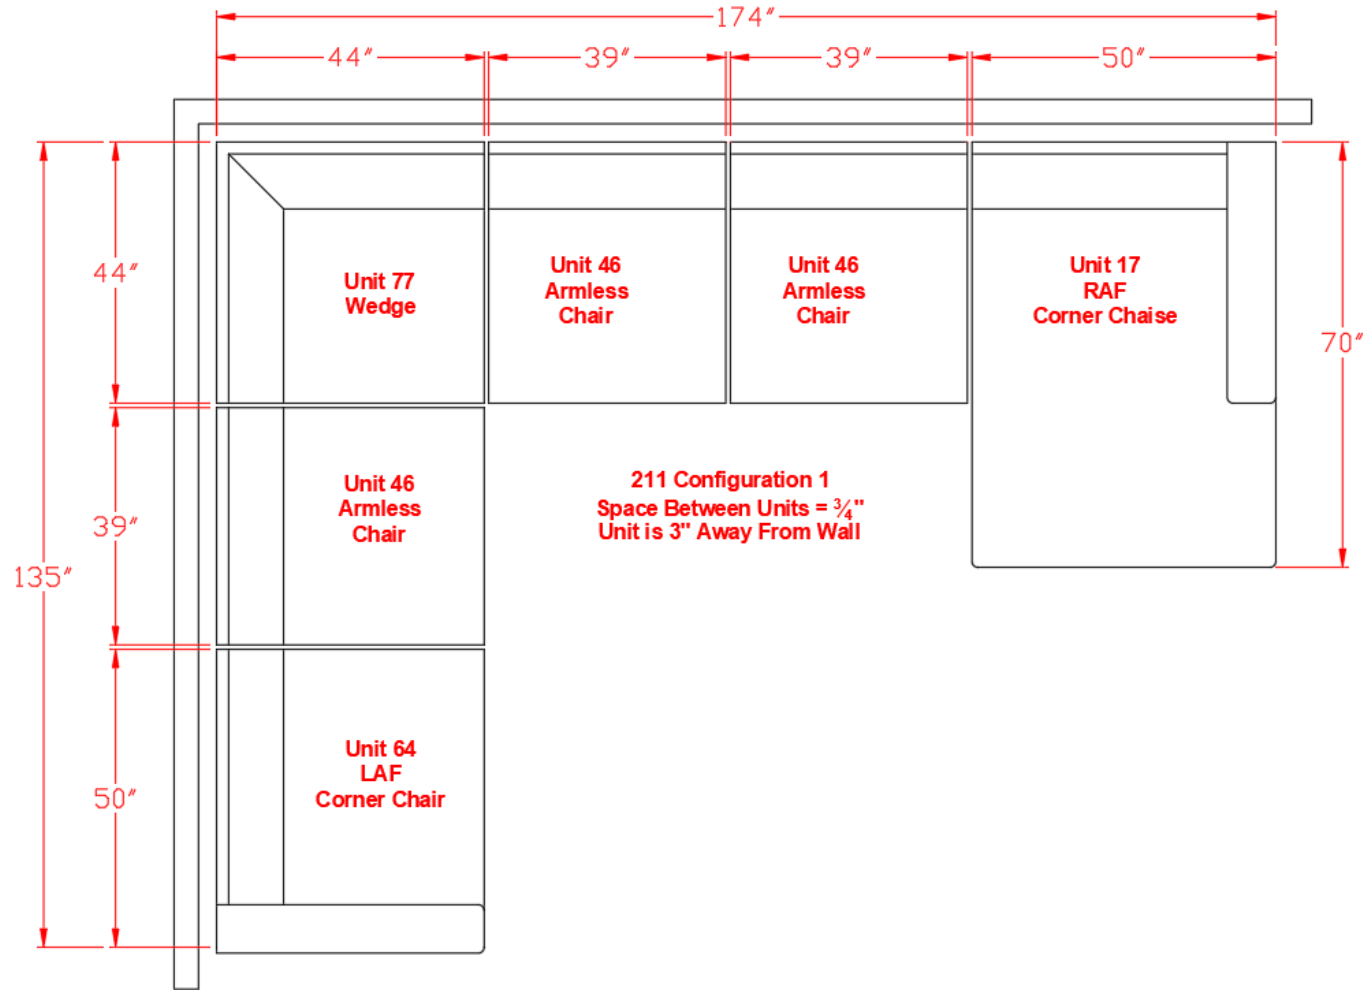

2110464

Call Out	Description
●	Blown Fiber
●	Cushion Chaise Pad - top Pad
●	Cushion Foam
●	KD Component
●	Cover

Signature
DESIGN
BY **ASHLEY**®

Signature
DESIGN
BY **ASHLEY**®

211 SECTIONAL DIMENSIONS 6 PIECE CONFIGURATION

**211 SECTIONAL
DIMENSIONS
6 PIECE
CONFIGURATION**

Signature
DESIGN
BY **ASHLEY**®