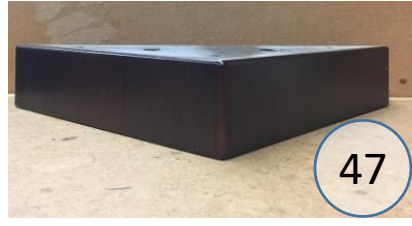

2110464

Call Out	Description
●	Blown Fiber
●	Cushion Chaise Pad - top Pad
●	Cushion Foam
●	KD Component
●	Cover

Signature
DESIGN
BY **ASHLEY**®

Signature
DESIGN
BY **ASHLEY**®

211 SECTIONAL DIMENSIONS 6 PIECE CONFIGURATION

**211 SECTIONAL
DIMENSIONS
6 PIECE
CONFIGURATION**

Signature
DESIGN
BY **ASHLEY**®