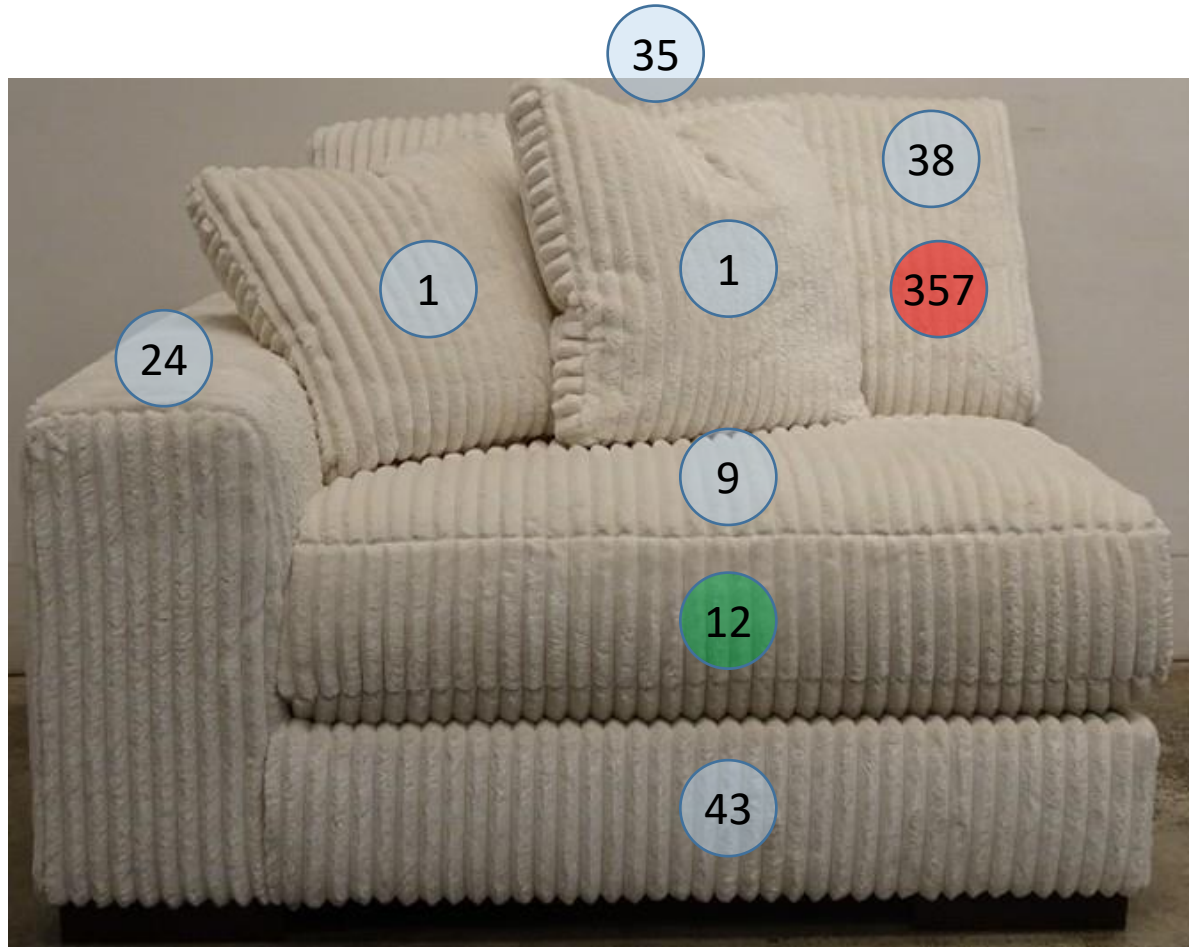

2110464

Call Out	Description
●	Blown Fiber
●	Cushion Chaise Pad - top Pad
●	Cushion Foam
●	KD Component
●	Cover

Signature
DESIGN
BY **ASHLEY**®

Signature
DESIGN
BY **ASHLEY**®

211 SECTIONAL DIMENSIONS 6 PIECE CONFIGURATION

**211 SECTIONAL
DIMENSIONS
6 PIECE
CONFIGURATION**

Signature
DESIGN
BY **ASHLEY**®