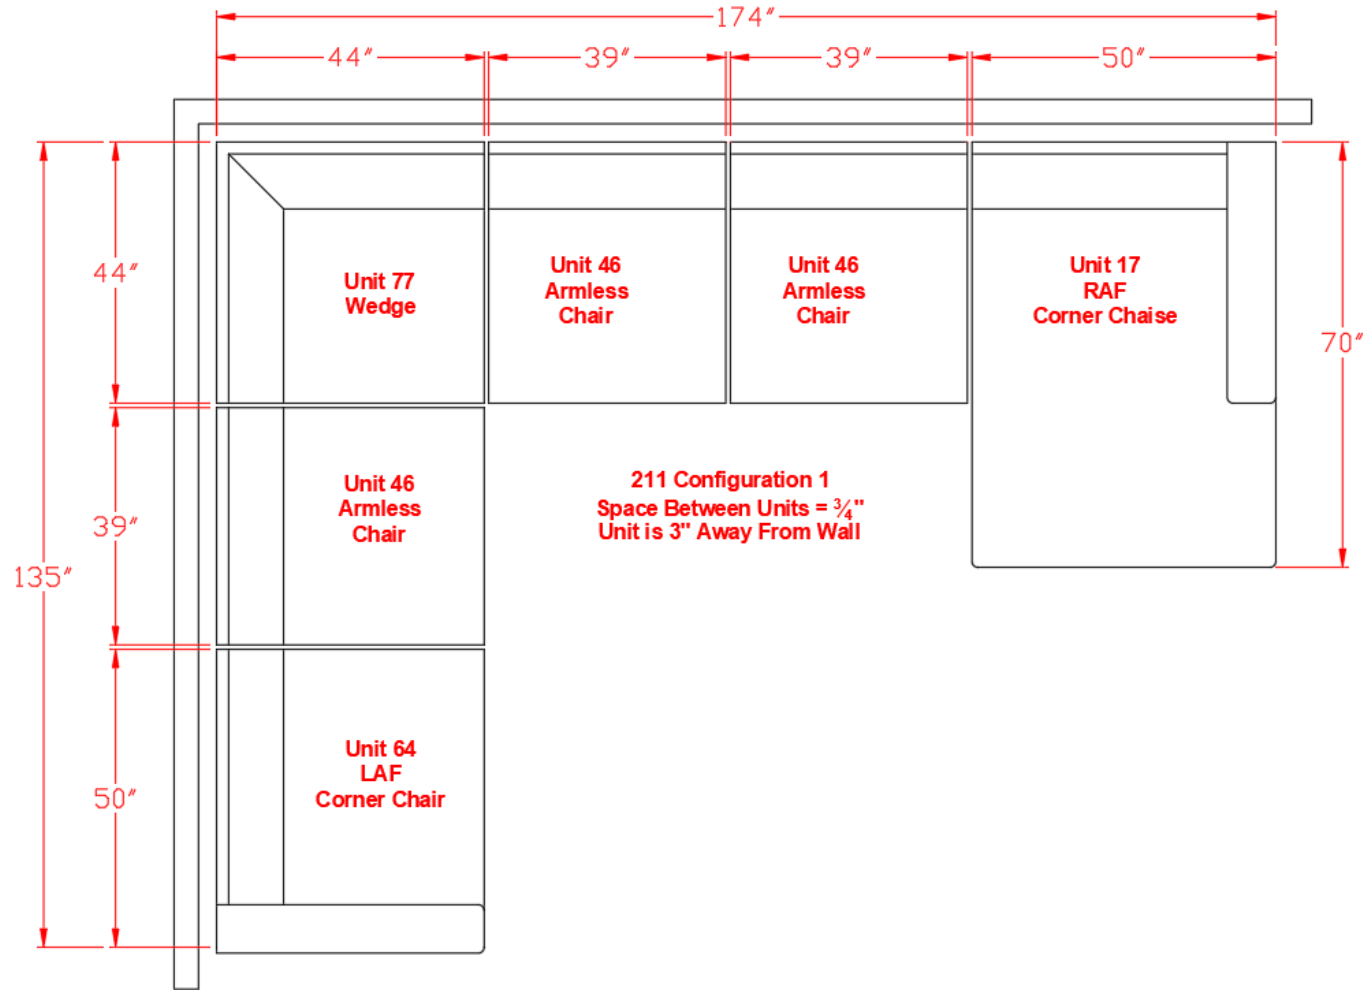

2110417

Call Out	Description
●	Blown Fiber
●	Cushion Chaise Pad - top Pad
●	Cushion Foam
●	KD Component
●	Cover

Signature
DESIGN
BY **ASHLEY**®

Signature
DESIGN
BY **ASHLEY**®

**211 SECTIONAL
DIMENSIONS
6 PIECE
CONFIGURATION**

**211 SECTIONAL
DIMENSIONS
6 PIECE
CONFIGURATION**

Signature
DESIGN
BY **ASHLEY**®