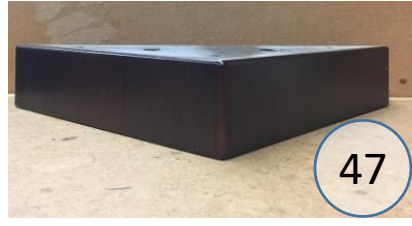

2110417

Call Out	Description
●	Blown Fiber
●	Cushion Chaise Pad - top Pad
●	Cushion Foam
●	KD Component
●	Cover

Signature
DESIGN
BY **ASHLEY**®

Signature
DESIGN
BY **ASHLEY**®

**211 SECTIONAL
DIMENSIONS
6 PIECE
CONFIGURATION**

**211 SECTIONAL
DIMENSIONS
6 PIECE
CONFIGURATION**

Signature
DESIGN
BY **ASHLEY**®