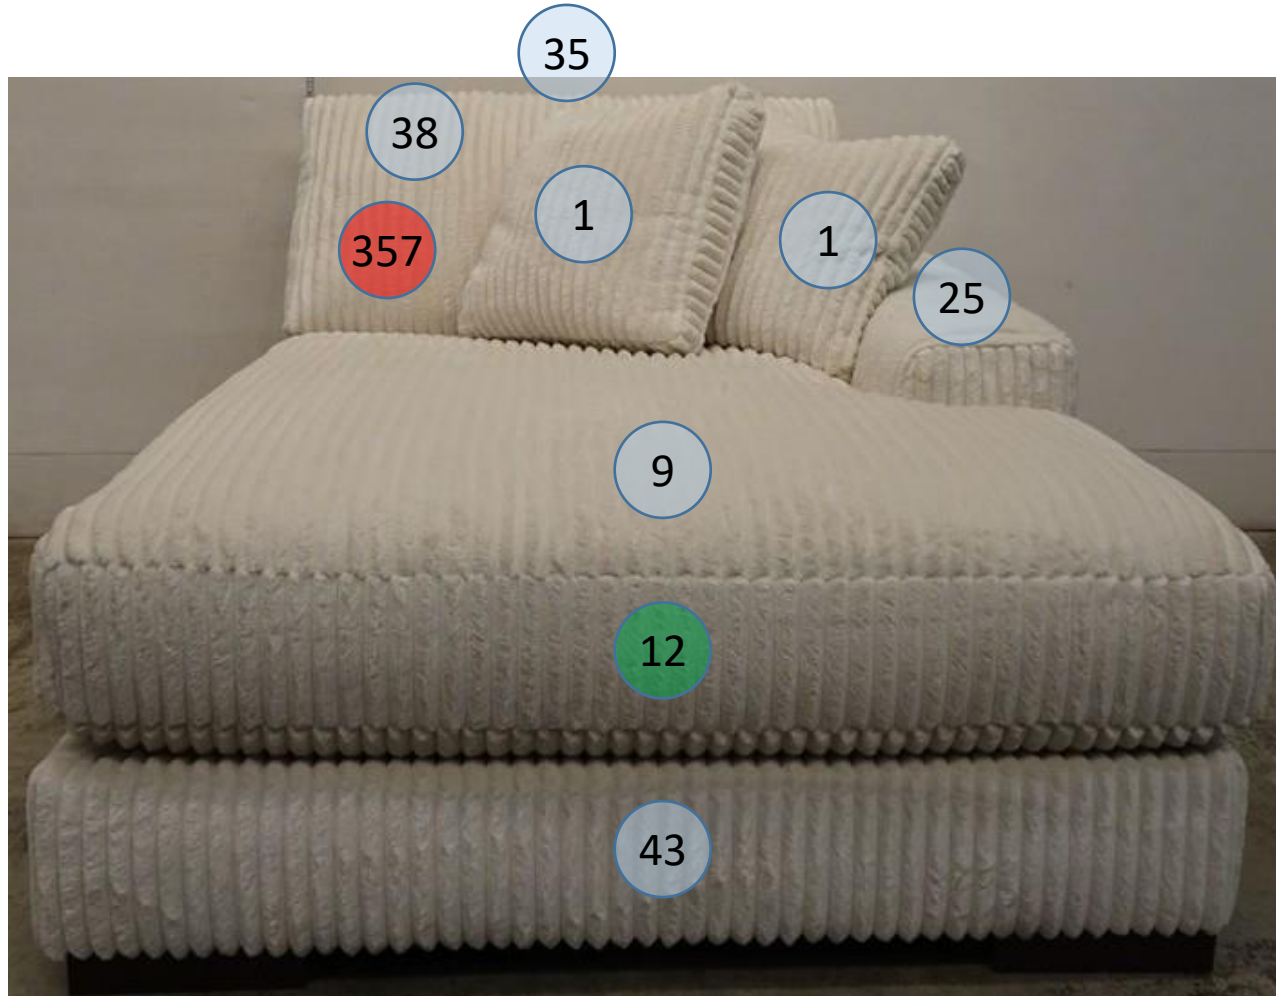

2110417

Call Out	Description
●	Blown Fiber
●	Cushion Chaise Pad - top Pad
●	Cushion Foam
●	KD Component
●	Cover

Signature
DESIGN
BY **ASHLEY**®

Signature
DESIGN
BY **ASHLEY**®

**211 SECTIONAL
DIMENSIONS
6 PIECE
CONFIGURATION**

**211 SECTIONAL
DIMENSIONS
6 PIECE
CONFIGURATION**

Signature
DESIGN
BY **ASHLEY**®