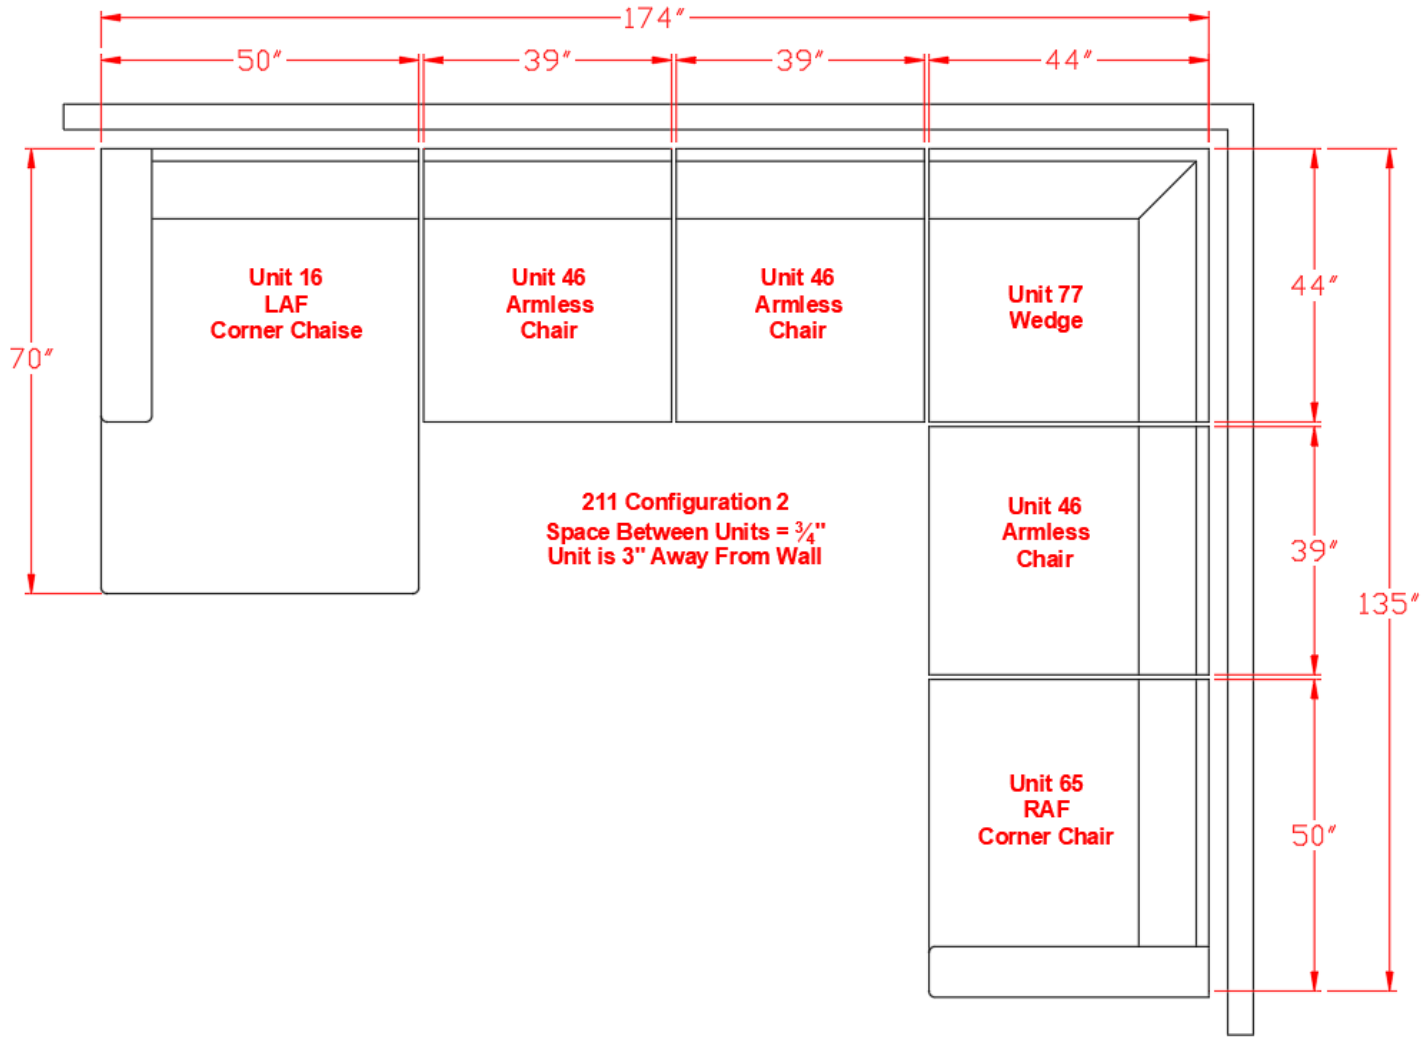

2110417

Call Out	Description
●	Blown Fiber
●	Cushion Chaise Pad - top Pad
●	Cushion Foam
●	KD Component
●	Cover

Signature
DESIGN
BY **ASHLEY**®

Signature
DESIGN
BY **ASHLEY**®

**211 SECTIONAL
DIMENSIONS
6 PIECE
CONFIGURATION**

**211 SECTIONAL
DIMENSIONS
6 PIECE
CONFIGURATION**

Signature
DESIGN
BY **ASHLEY**®