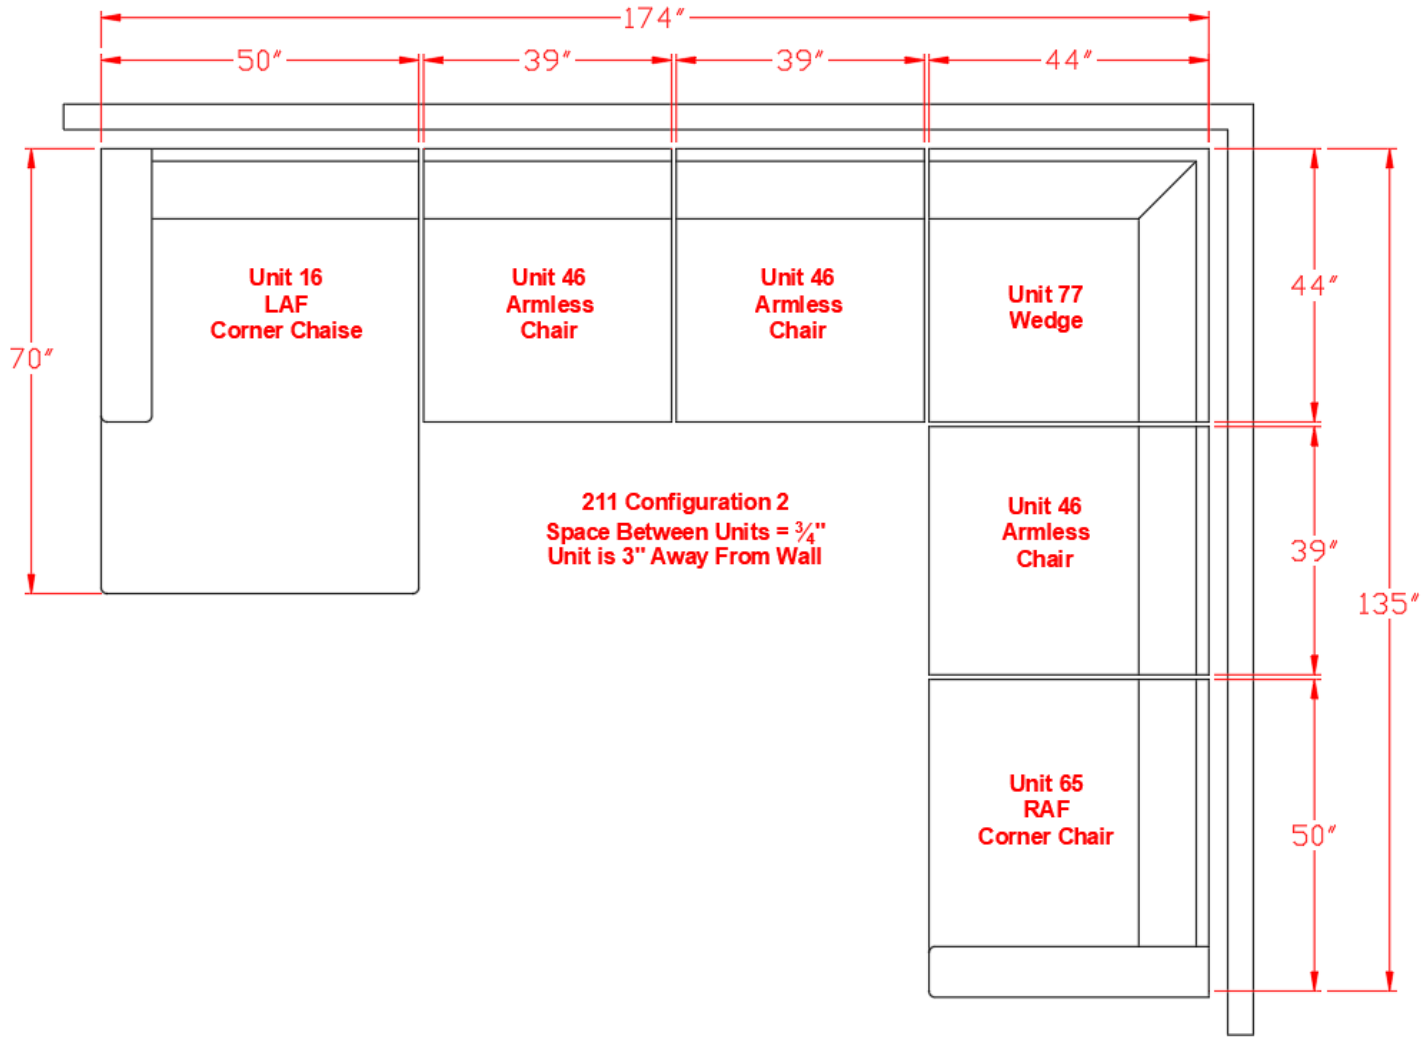

42

*Signature*  
DESIGN  
BY **ASHLEY**®

# 211 SECTIONAL DIMENSIONS 6 PIECE CONFIGURATION

*Signature*  
DESIGN  
BY **ASHLEY**®

**211 SECTIONAL  
DIMENSIONS  
6 PIECE  
CONFIGURATION**

*Signature*  
DESIGN  
BY **ASHLEY**®