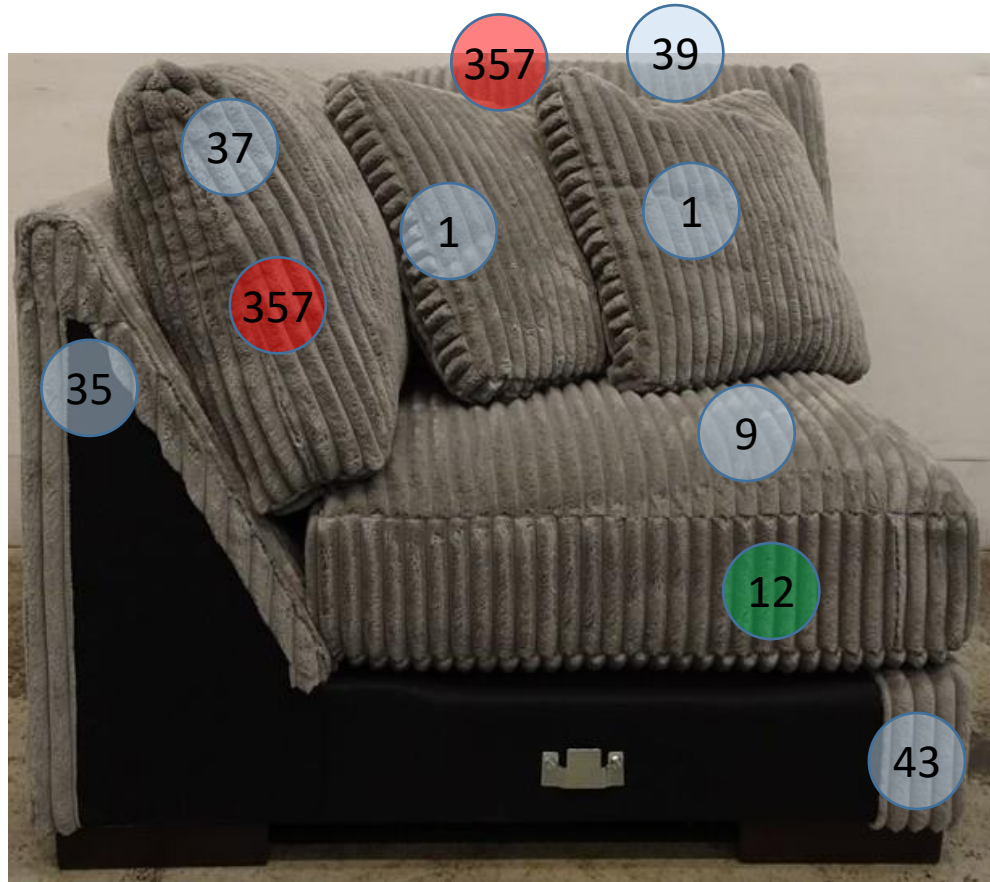

2110577

Call Out	Description
●	Blown Fiber
●	Cushion Chaise Pad - top Pad
●	Cushion Foam
●	KD Component
●	Cover

*Signature*  
DESIGN  
BY **ASHLEY**®

41

499

400

363

47

42

*Signature*  
DESIGN  
BY **ASHLEY**®

# 211 SECTIONAL DIMENSIONS 6 PIECE CONFIGURATION

*Signature*  
DESIGN  
BY **ASHLEY**®

**211 SECTIONAL  
DIMENSIONS  
6 PIECE  
CONFIGURATION**

*Signature*  
DESIGN  
BY **ASHLEY**®