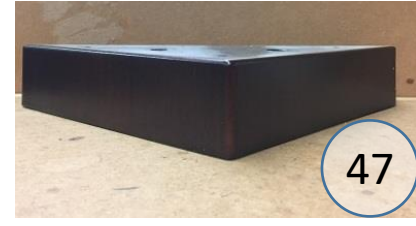

2110577

Call Out	Description
●	Blown Fiber
●	Cushion Chaise Pad - top Pad
●	Cushion Foam
●	KD Component
●	Cover

*Signature*  
DESIGN  
BY **ASHLEY**®

41

499

400

363

47

# 211 SECTIONAL DIMENSIONS 6 PIECE CONFIGURATION

*Signature*  
DESIGN  
BY **ASHLEY**®

**211 SECTIONAL  
DIMENSIONS  
6 PIECE  
CONFIGURATION**

*Signature*  
DESIGN  
BY **ASHLEY**®