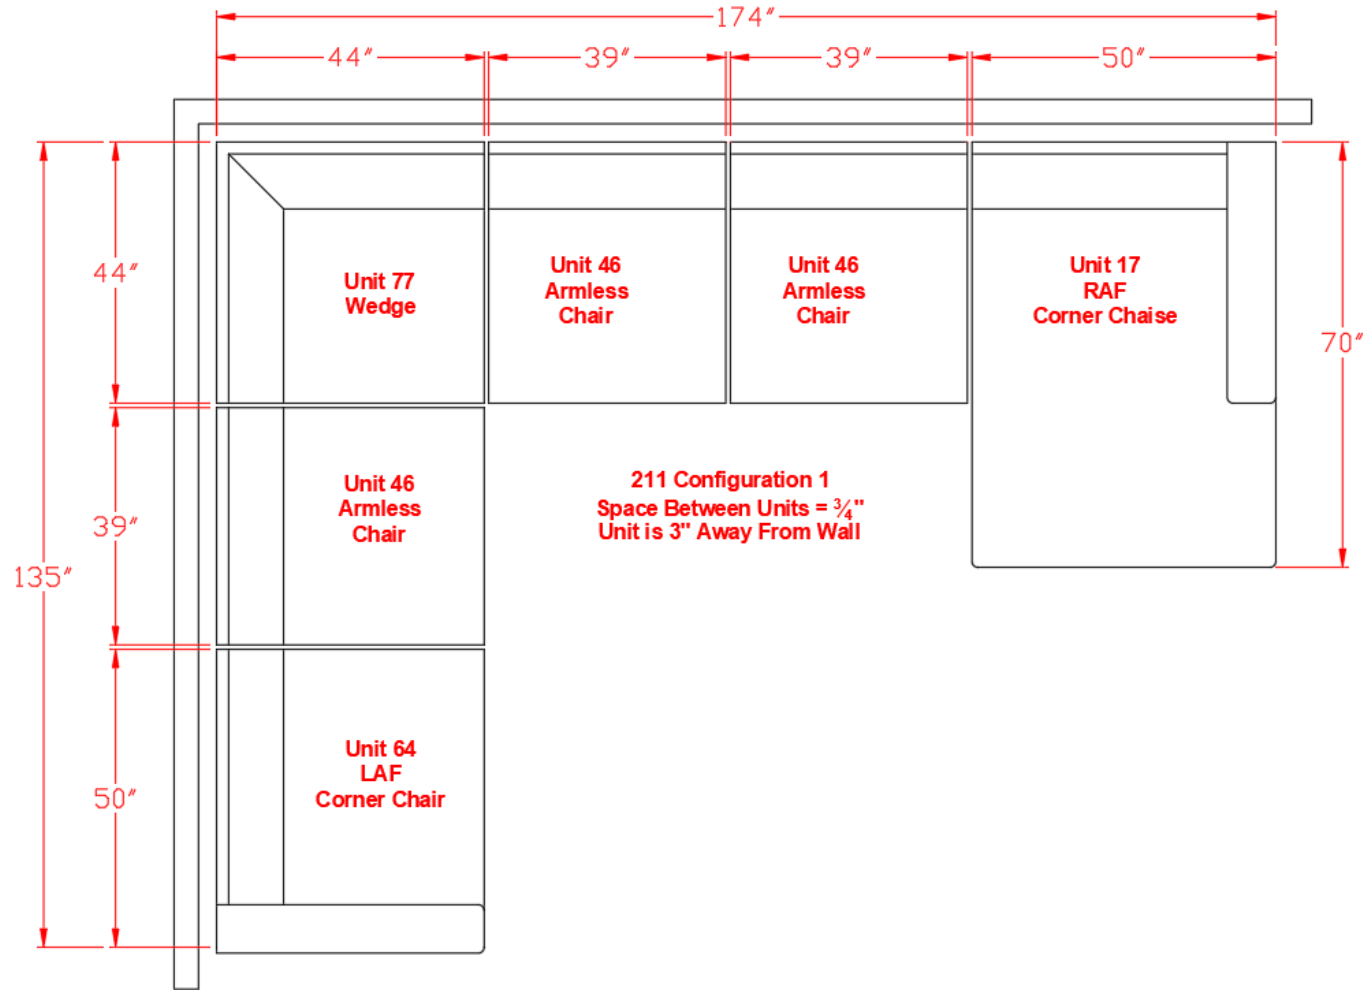

2110577

Call Out	Description
●	Blown Fiber
●	Cushion Chaise Pad - top Pad
●	Cushion Foam
●	KD Component
●	Cover

*Signature*  
DESIGN  
BY **ASHLEY**®

41

499

400

363

47

42

*Signature*  
DESIGN  
BY **ASHLEY**®

# 211 SECTIONAL DIMENSIONS 6 PIECE CONFIGURATION

*Signature*  
DESIGN  
BY **ASHLEY**®

**211 SECTIONAL  
DIMENSIONS  
6 PIECE  
CONFIGURATION**

*Signature*  
DESIGN  
BY **ASHLEY**®