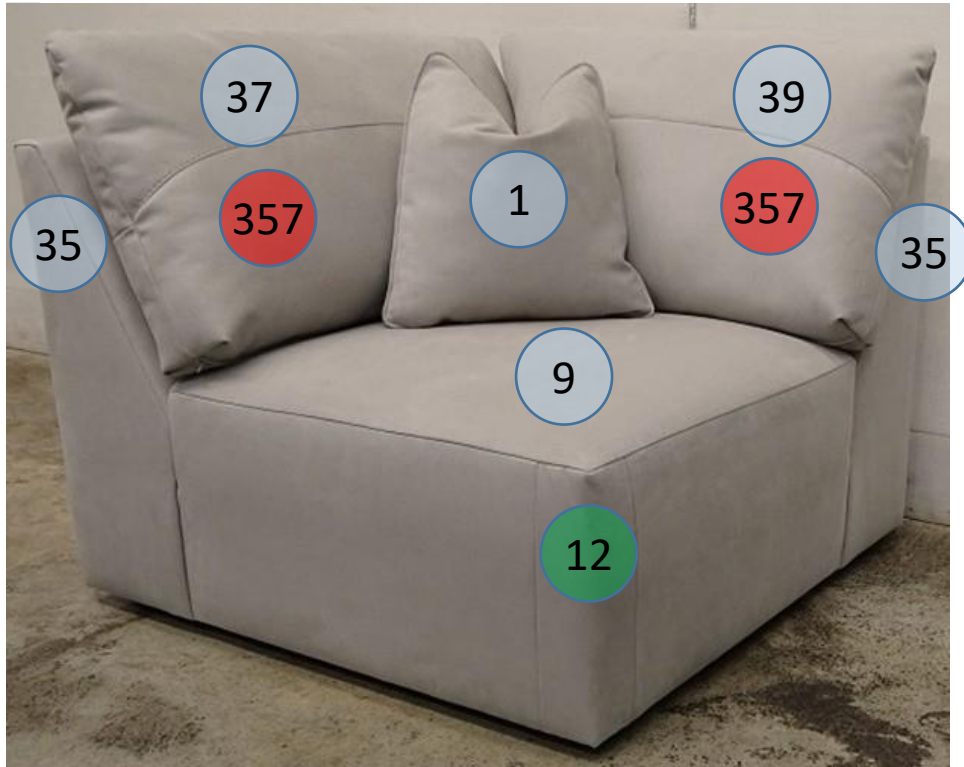

# 1830477

| Call Out | Description                  |
|----------|------------------------------|
| ●        | Blown Fiber                  |
| ●        | Cushion Chaise Pad - top Pad |
| ●        | Cushion Foam                 |
| ●        | KD Component                 |
| ●        | Cover                        |

41

44

46

362

433

42

170

183 SECTIONAL  
DIMENSIONS  
6 PIECE  
CONFIGURATION

183 SECTIONAL  
DIMENSIONS  
6 PIECE  
CONFIGURATION