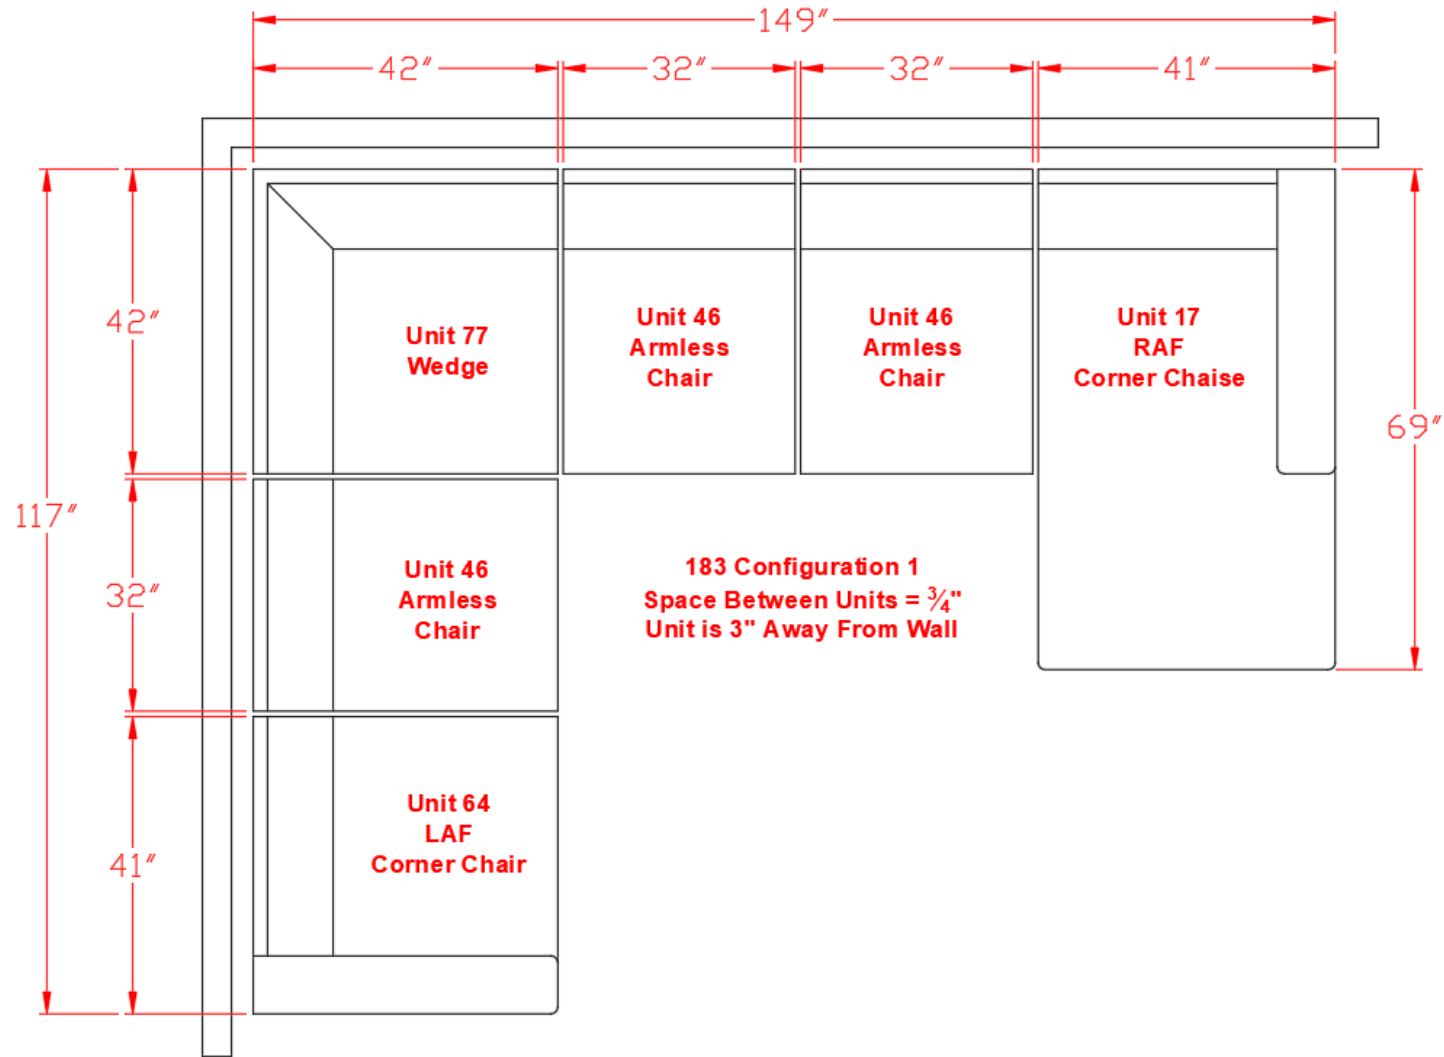

# 1830477

| Call Out | Description                  |
|----------|------------------------------|
| ●        | Blown Fiber                  |
| ●        | Cushion Chaise Pad - top Pad |
| ●        | Cushion Foam                 |
| ●        | KD Component                 |
| ●        | Cover                        |

41

44

46

362

433

42

170

183 SECTIONAL  
DIMENSIONS  
6 PIECE  
CONFIGURATION

183 SECTIONAL  
DIMENSIONS  
6 PIECE  
CONFIGURATION