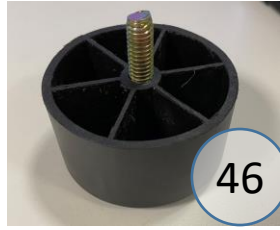

# 1830477

| Call Out | Description                  |
|----------|------------------------------|
| ●        | Blown Fiber                  |
| ●        | Cushion Chaise Pad - top Pad |
| ●        | Cushion Foam                 |
| ●        | KD Component                 |
| ●        | Cover                        |

41

44

46

362

433

42

170

183 SECTIONAL  
DIMENSIONS  
6 PIECE  
CONFIGURATION

183 SECTIONAL  
DIMENSIONS  
6 PIECE  
CONFIGURATION