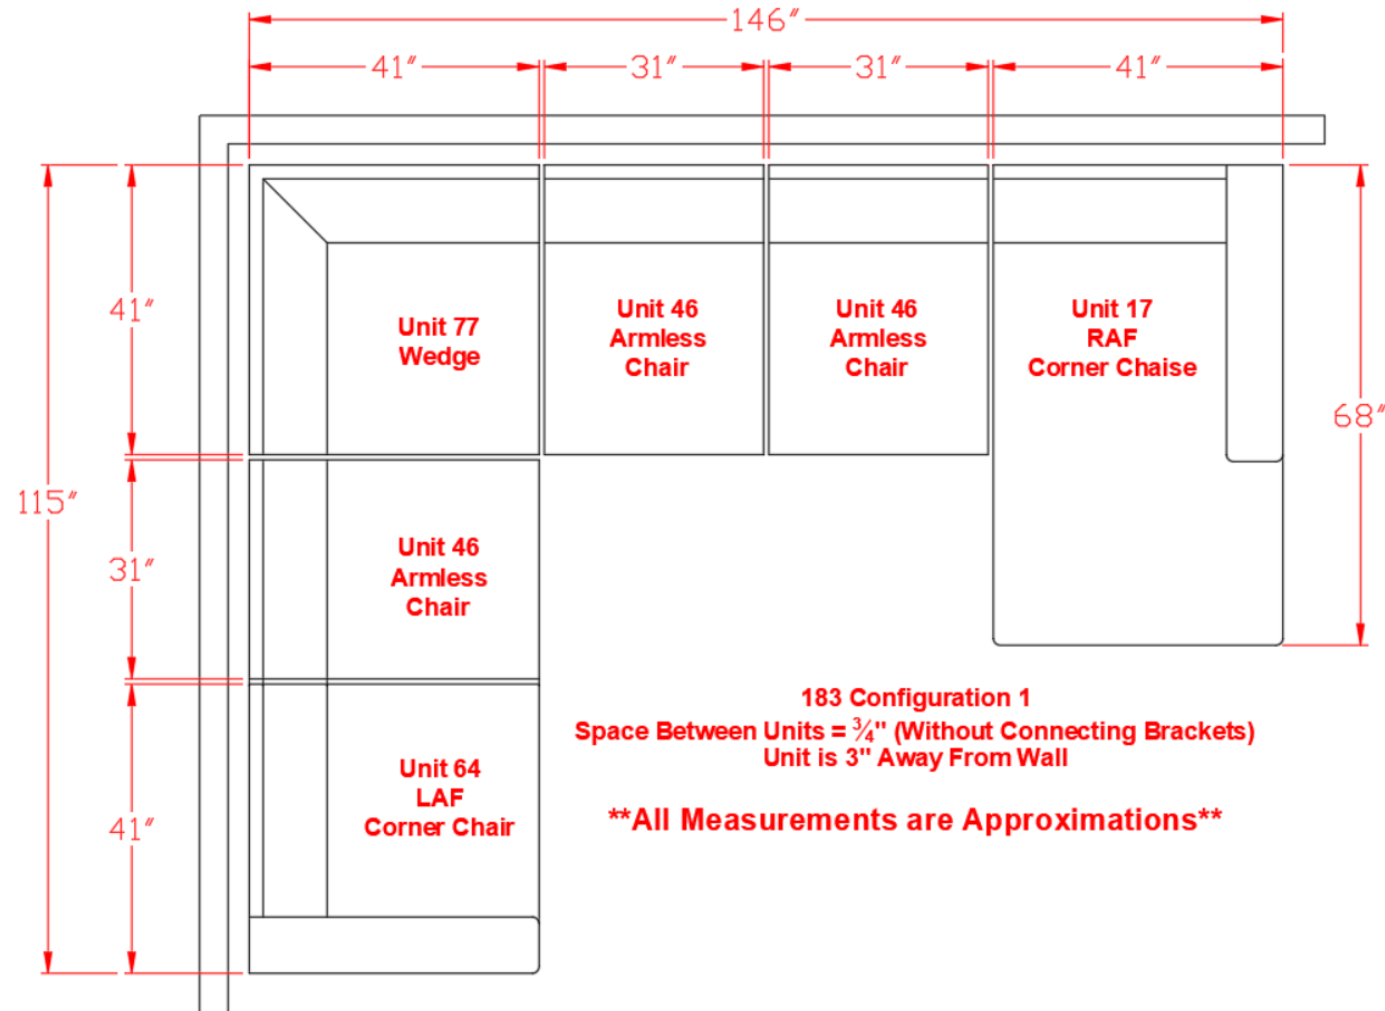

1830477

Call Out	Description
●	Blown Fiber
●	Cushion Chaise Pad - top Pad
●	Cushion Foam
●	KD Component
●	Cover

41

44

46

362

42

170

433

183 SECTIONAL
DIMENSIONS
6 PIECE
CONFIGURATION

183 SECTIONAL
DIMENSIONS
6 PIECE
CONFIGURATION