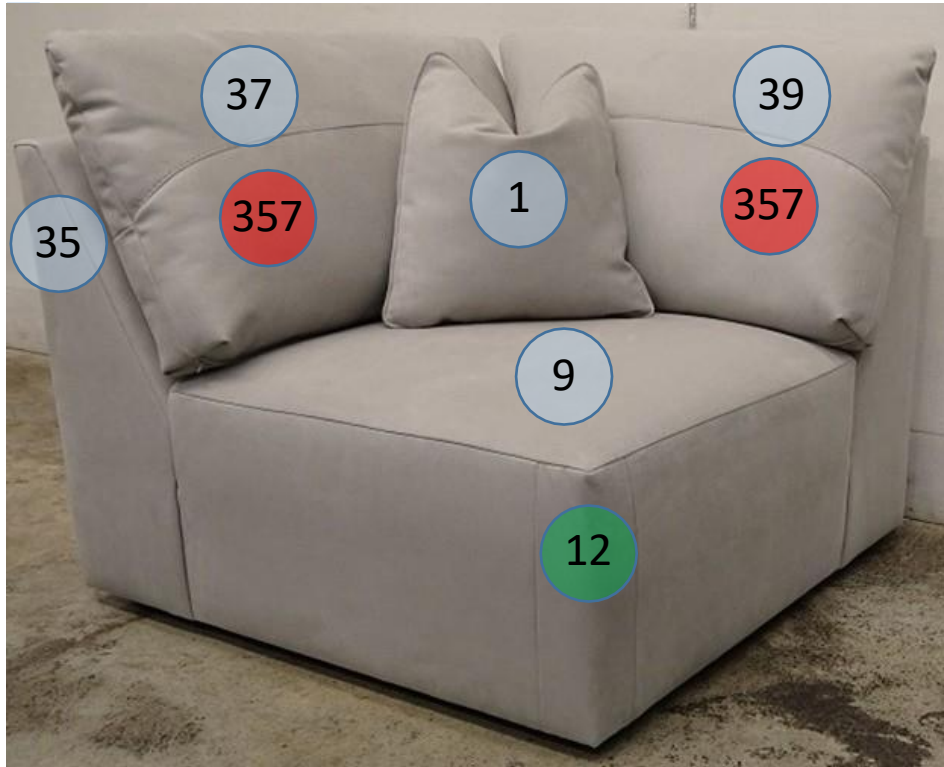

1830477

Call Out	Description
●	Blown Fiber
●	Cushion Chaise Pad - top Pad
●	Cushion Foam
●	KD Component
●	Cover

41

44

46

362

42

170

433

183 SECTIONAL
DIMENSIONS
6 PIECE
CONFIGURATION

183 SECTIONAL
DIMENSIONS
6 PIECE
CONFIGURATION