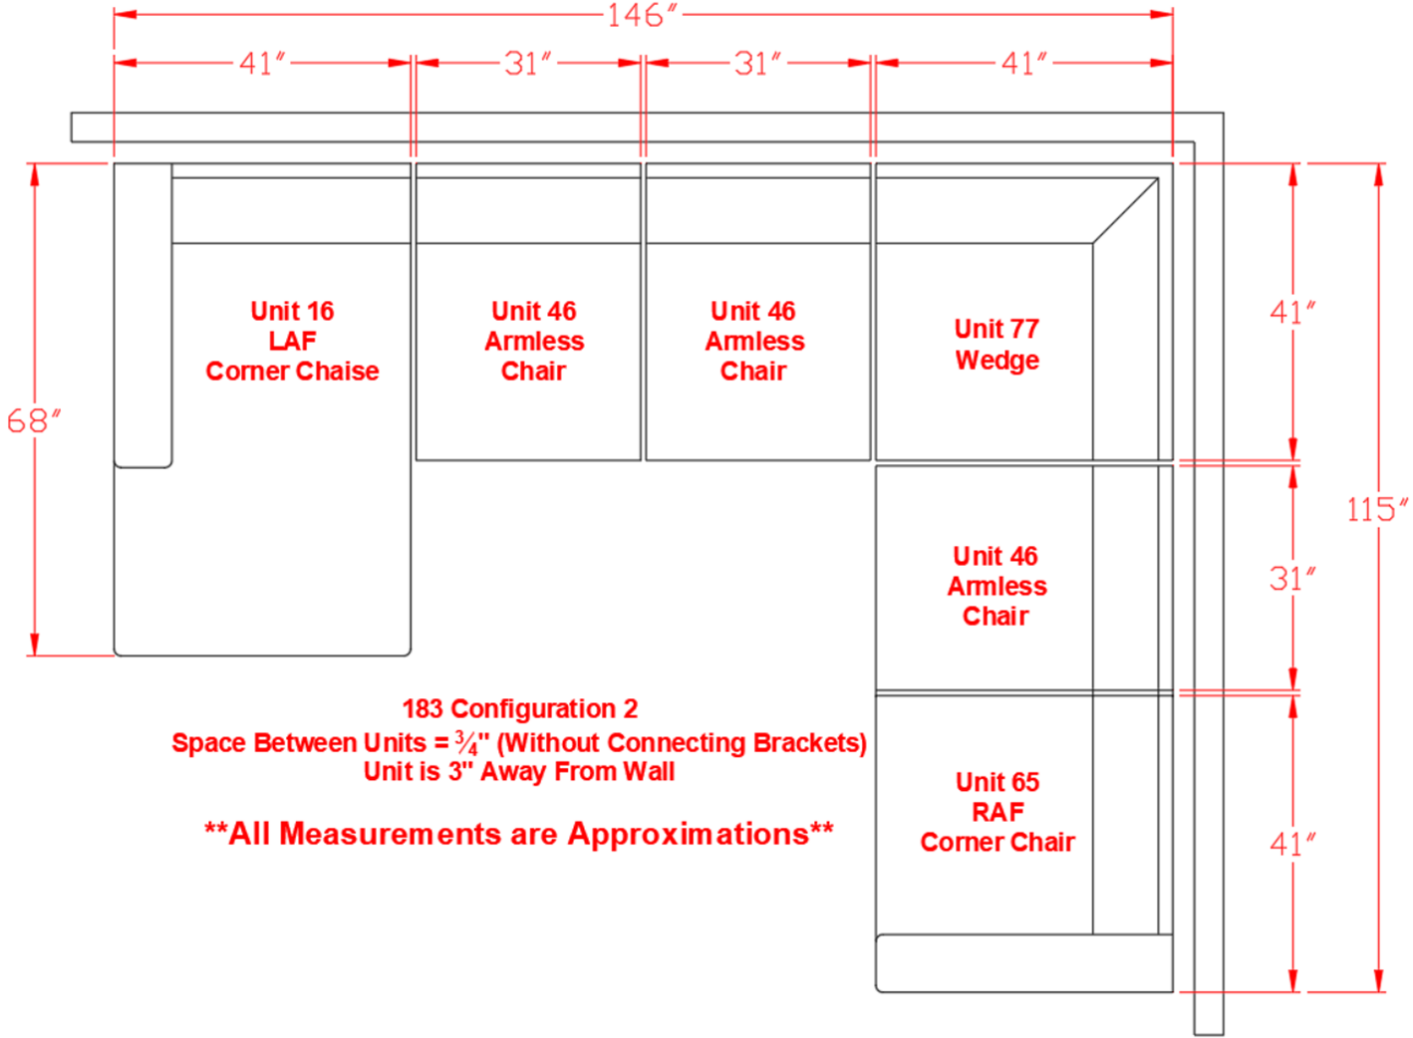

1830465

Call Out	Description
●	Blown Fiber
●	Cushion Chaise Pad - top Pad
●	Cushion Foam
●	KD Component
●	Cover

183 SECTIONAL
DIMENSIONS
6 PIECE
CONFIGURATION

183 SECTIONAL
DIMENSIONS
6 PIECE
CONFIGURATION

183 Configuration 2
Space Between Units = $\frac{3}{4}$ " (Without Connecting Brackets)
Unit is 3" Away From Wall
****All Measurements are Approximations****