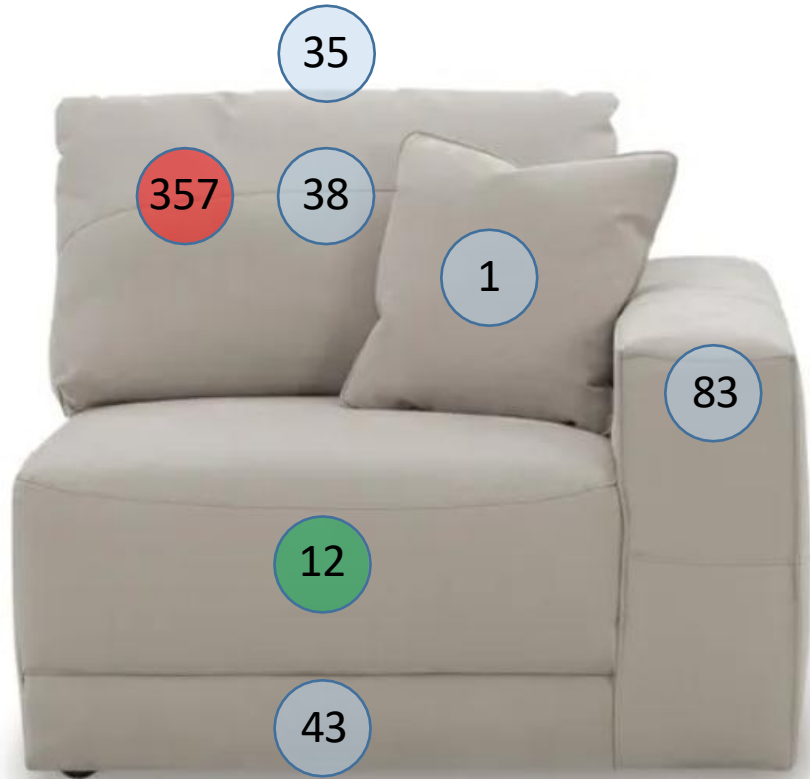

1830465

Call Out	Description
●	Blown Fiber
●	Cushion Chaise Pad - top Pad
●	Cushion Foam
●	KD Component
●	Cover

183 SECTIONAL
DIMENSIONS
6 PIECE
CONFIGURATION

183 SECTIONAL
DIMENSIONS
6 PIECE
CONFIGURATION

183 Configuration 2
Space Between Units = $\frac{3}{4}$ " (Without Connecting Brackets)
Unit is 3" Away From Wall
****All Measurements are Approximations****