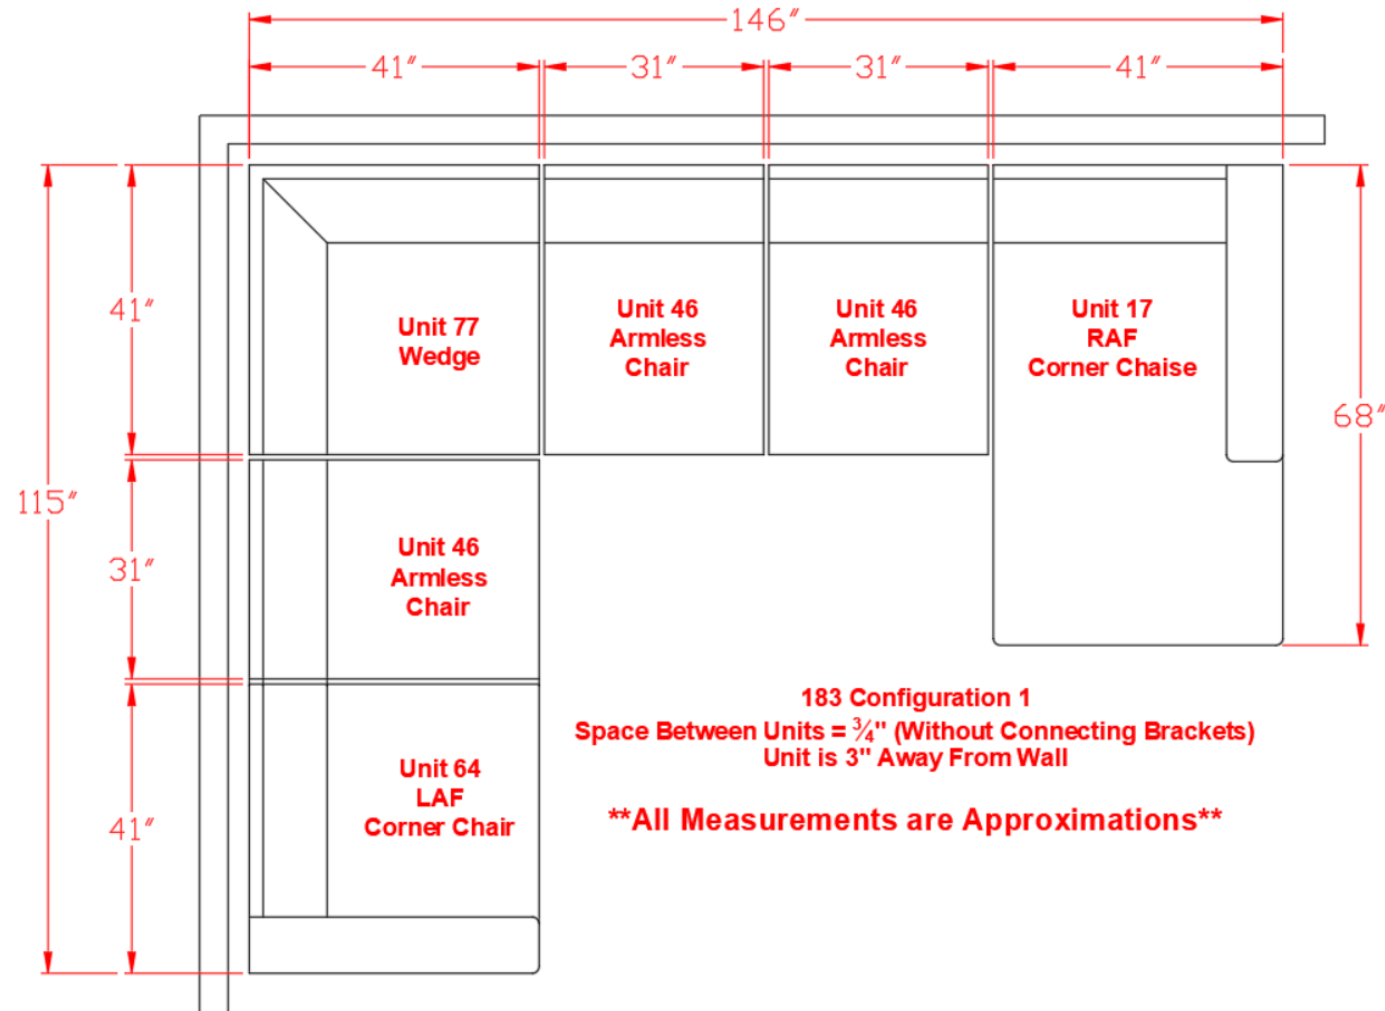

1830465

Call Out	Description
●	Blown Fiber
●	Cushion Chaise Pad - top Pad
●	Cushion Foam
●	KD Component
●	Cover

183 SECTIONAL
DIMENSIONS
6 PIECE
CONFIGURATION

183 SECTIONAL
DIMENSIONS
6 PIECE
CONFIGURATION

183 Configuration 2
Space Between Units = $\frac{3}{4}$ " (Without Connecting Brackets)
Unit is 3" Away From Wall
****All Measurements are Approximations****