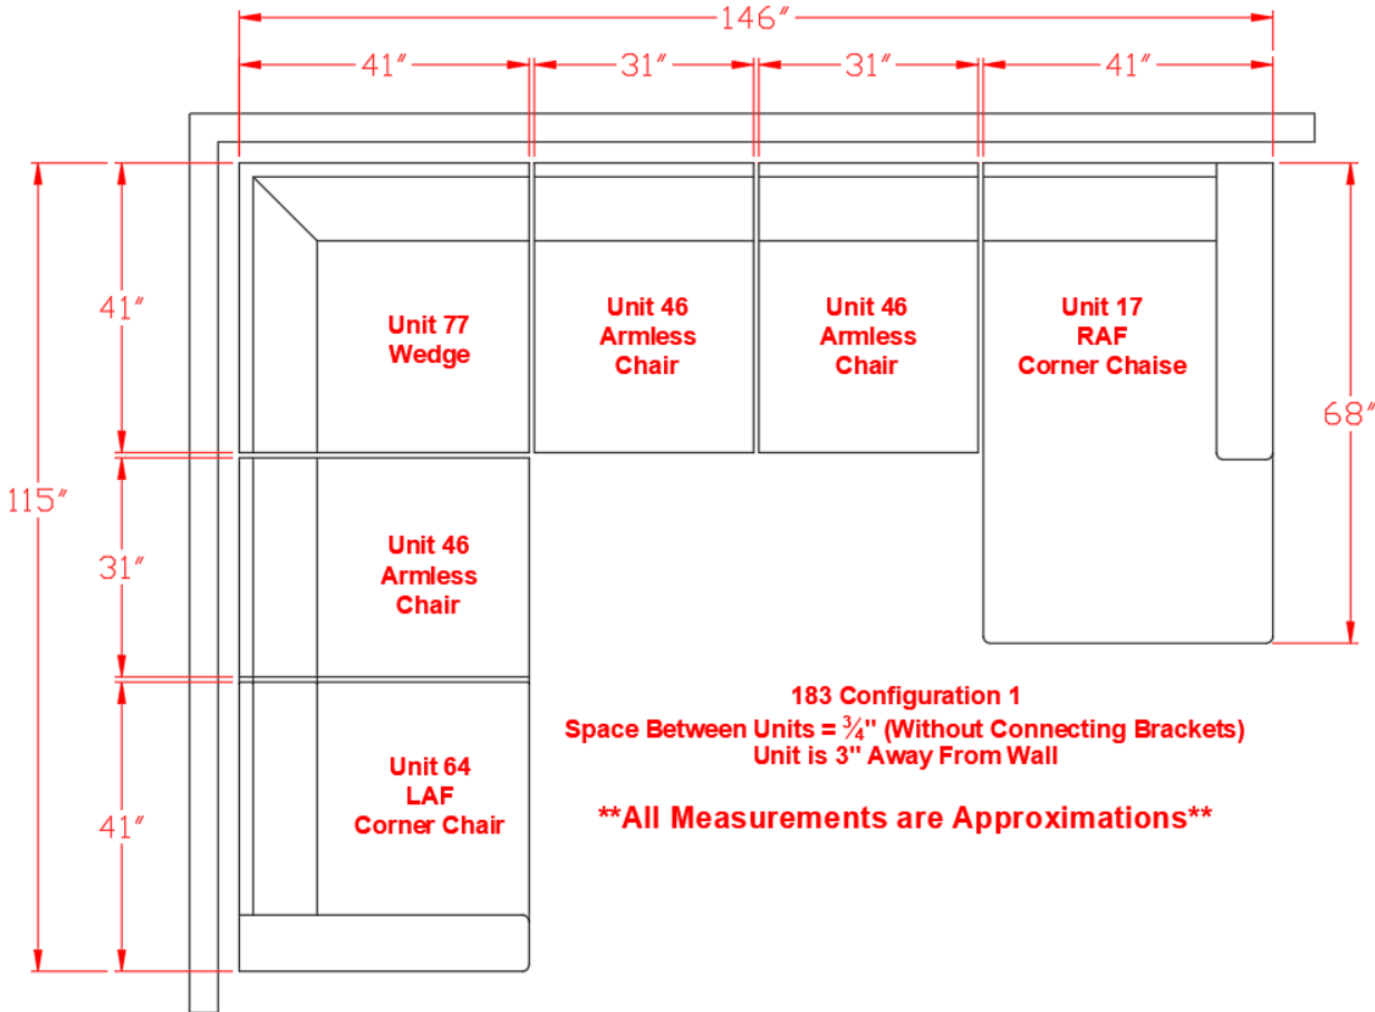

1830464

Call Out	Description
●	Blown Fiber
●	Cushion Chaise Pad - top Pad
●	Cushion Foam
●	KD Component
●	Cover

183 SECTIONAL
DIMENSIONS
6 PIECE
CONFIGURATION

183 SECTIONAL
DIMENSIONS
6 PIECE
CONFIGURATION