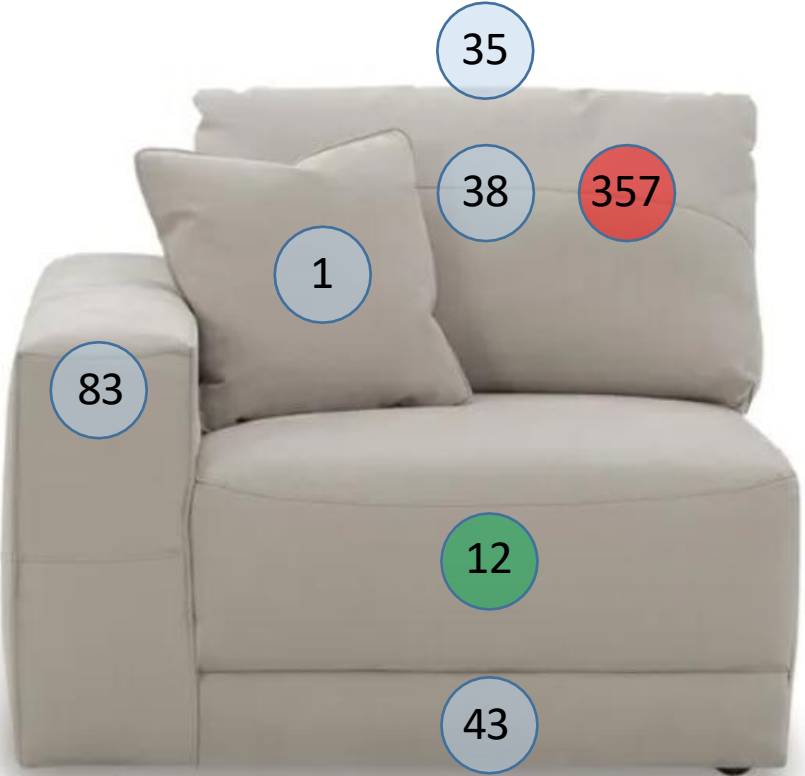

1830464

Call Out	Description
●	Blown Fiber
●	Cushion Chaise Pad - top Pad
●	Cushion Foam
●	KD Component
●	Cover

183 SECTIONAL
DIMENSIONS
6 PIECE
CONFIGURATION

183 SECTIONAL
DIMENSIONS
6 PIECE
CONFIGURATION