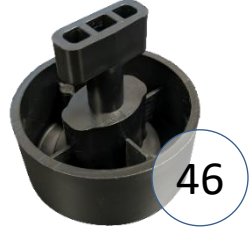

1830464

Call Out	Description
●	Blown Fiber
●	Cushion Chaise Pad - top Pad
●	Cushion Foam
●	KD Component
●	Cover

183 SECTIONAL
DIMENSIONS
6 PIECE
CONFIGURATION

183 SECTIONAL
DIMENSIONS
6 PIECE
CONFIGURATION