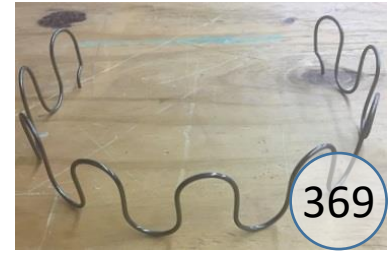

# U1520682

Call Out	Description
●	Blown Fiber
●	Cushion Chaise Pad - top Pad
●	Cushion Foam
●	KD Component
●	Cover

*Signature*  
DESIGN  
BY **ASHLEY**®

*Signature*  
DESIGN  
BY **ASHLEY**®