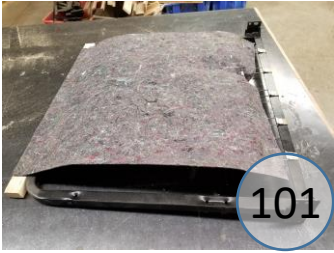

# U1520682

Call Out	Description
●	Blown Fiber
●	Cushion Chaise Pad - top Pad
●	Cushion Foam
●	KD Component
●	Cover

*Signature*  
DESIGN  
BY **ASHLEY**®

*Signature*  
DESIGN  
BY **ASHLEY**®