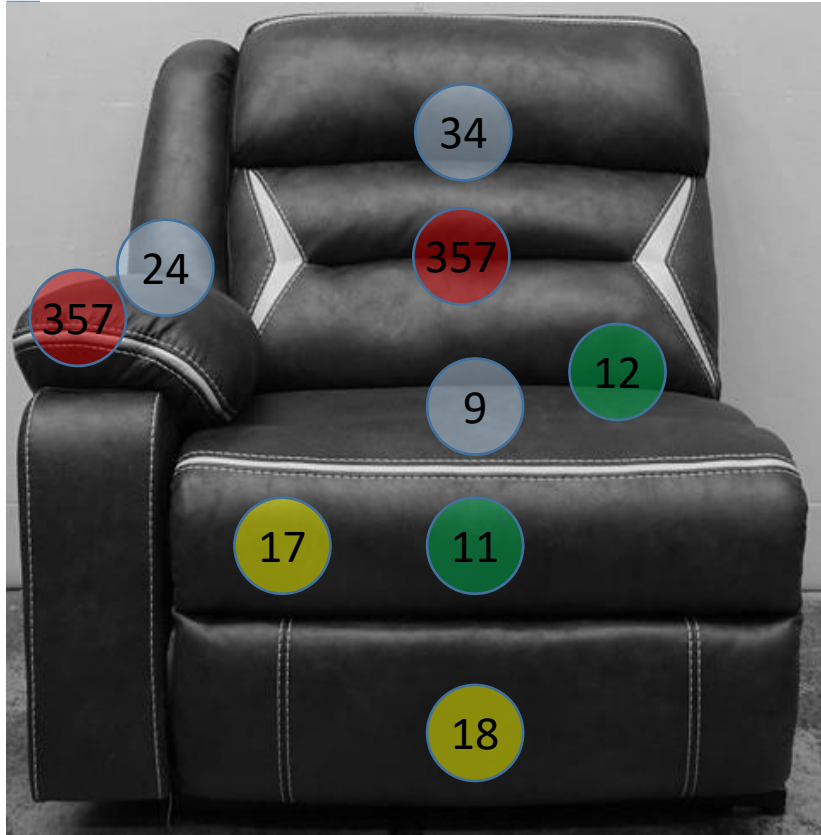

1310458

Call Out	Description
● (Red)	Blown Fiber
● (Yellow)	Cushion Chaise Pad - top Pad
● (Green)	Cushion Foam
● (Yellow)	KD Component
● (Blue)	Cover

For more RPs' information, please see the following page.

425

488

108

149

101

145

520

105

148

406

214

439

134

227

426

547

131 SECTIONAL DIMENSIONS 4 PIECE CONFIGURATION