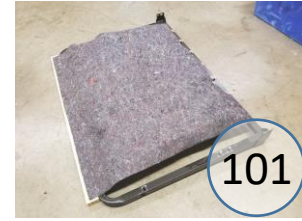

425

488

108

149

101

145

520

105

148

406

214

439

134

227

426

547