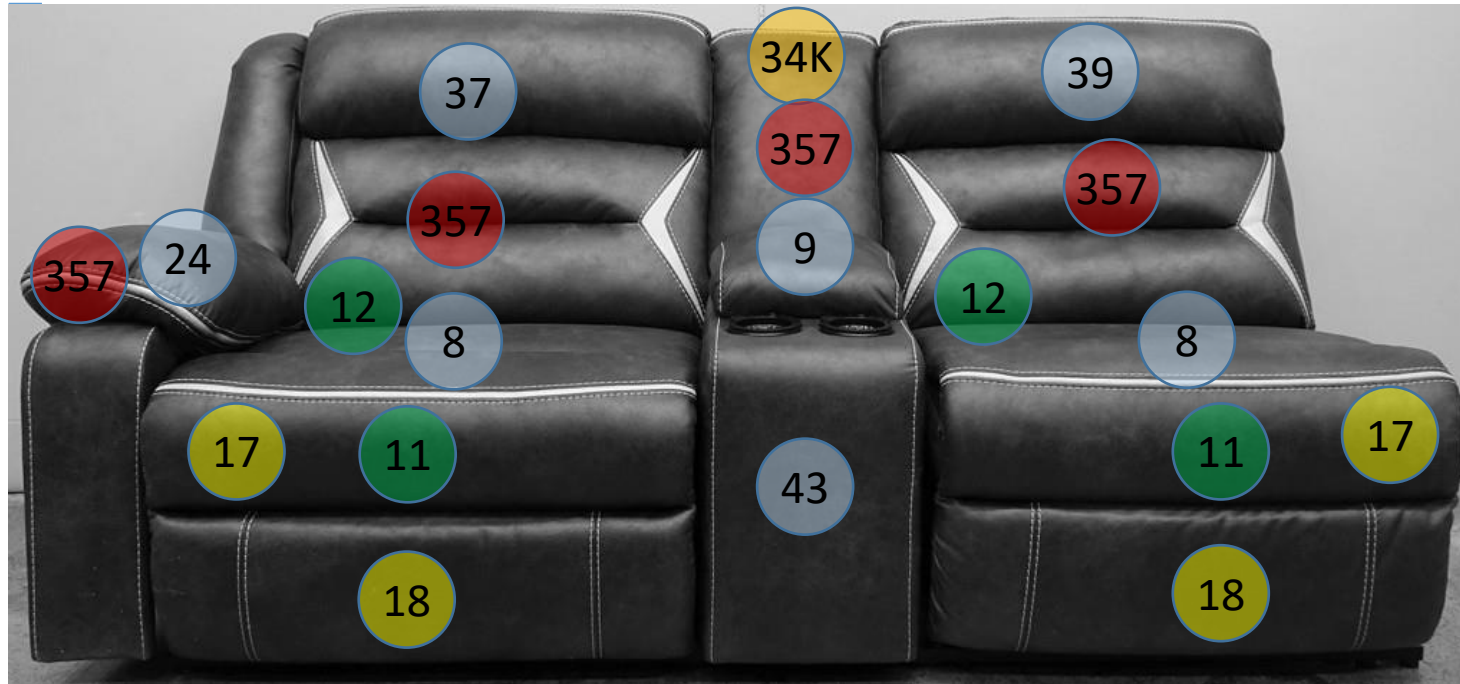

1310459

Call Out	Description
● (Red)	Blown Fiber
● (Yellow)	Cushion Chaise Pad - top Pad
● (Green)	Cushion Foam
● (Yellow)	KD Component
● (Blue)	Cover

For more RPs' information, please see the following page.

425

488

108

149

101

145

495

105

148

214

439

134

520

442

71

72

227

426

547

131 SECTIONAL
DIMENSIONS
4 PIECE
CONFIGURATION