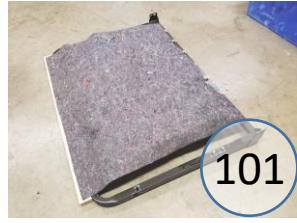

425

488

108

149

101

145

495

105

148

214

439

134

520

442

71

72

227

426

547