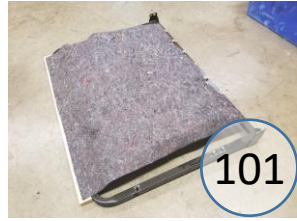

1310462

Call Out	Description
●	Blown Fiber
●	Cushion Chaise Pad - top Pad
●	Cushion Foam
●	KD Component
●	Cover

For more RPs' information, please see the following page.

425

488

108

149

101

227

426

547

131 SECTIONAL
DIMENSIONS
4 PIECE
CONFIGURATION