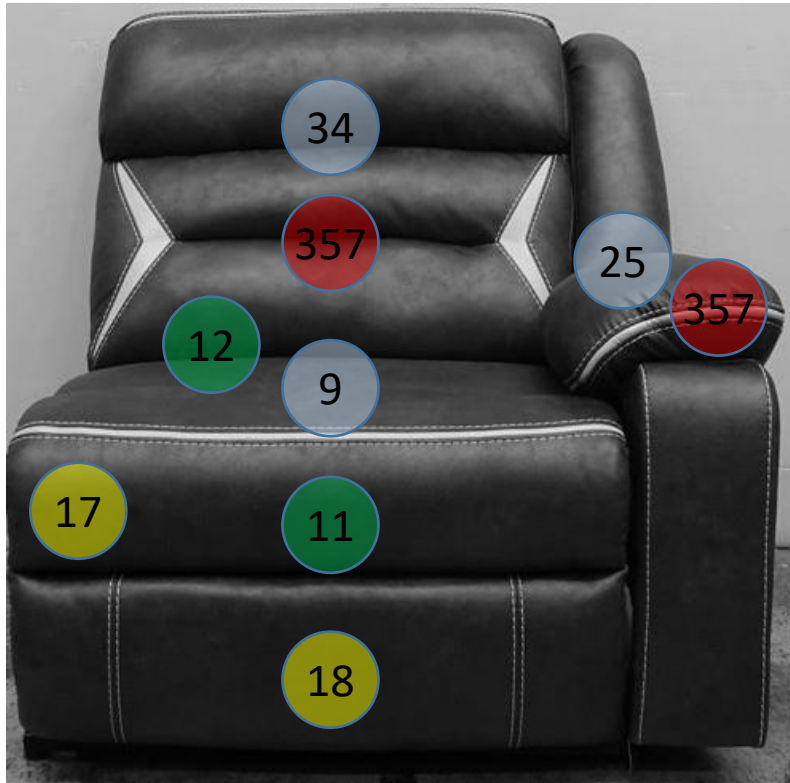

1310462

Call Out	Description
●	Blown Fiber
●	Cushion Chaise Pad - top Pad
●	Cushion Foam
●	KD Component
●	Cover

For more RPs' information, please see the following page.

425

488

108

149

101

145

520

105

148

480

215

439

134

227

426

547

131 SECTIONAL
DIMENSIONS
4 PIECE
CONFIGURATION