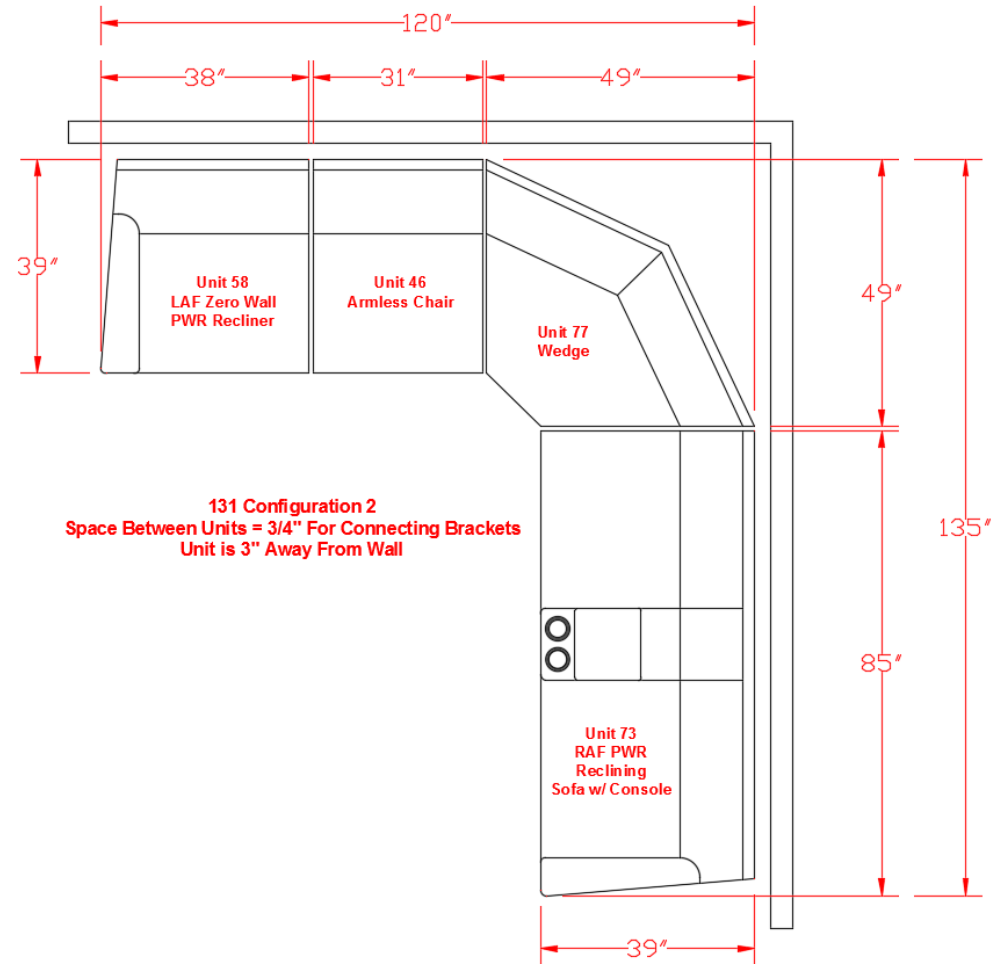

# 1310477

Call Out	Description
●	Blown Fiber
●	Cushion Chaise Pad - top Pad
●	Cushion Foam
●	KD Component
●	Cover

For more RPs' information, please see the following page.

227

434

113

365

419

# 131 SECTIONAL DIMENSIONS 4 PIECE CONFIGURATION

131 SECTIONAL  
DIMENSIONS  
4 PIECE  
CONFIGURATION