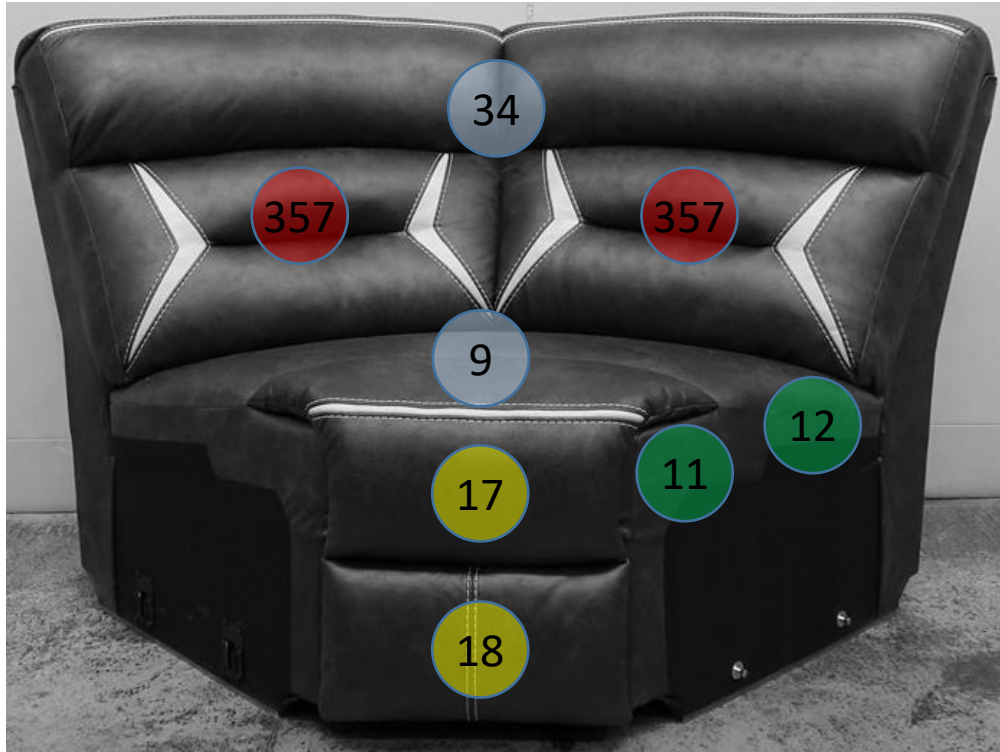

# 1310477

Call Out	Description
●	Blown Fiber
●	Cushion Chaise Pad - top Pad
●	Cushion Foam
●	KD Component
●	Cover

For more RPs' information, please see the following page.

227

434

113

365

419

# 131 SECTIONAL DIMENSIONS 4 PIECE CONFIGURATION

131 SECTIONAL  
DIMENSIONS  
4 PIECE  
CONFIGURATION