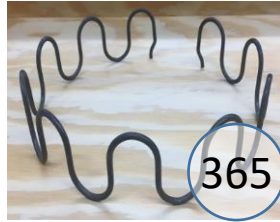

# 1310477

Call Out	Description
●	Blown Fiber
●	Cushion Chaise Pad - top Pad
●	Cushion Foam
●	KD Component
●	Cover

For more RPs' information, please see the following page.

227

434

113

365

419

# 131 SECTIONAL DIMENSIONS 4 PIECE CONFIGURATION

131 SECTIONAL  
DIMENSIONS  
4 PIECE  
CONFIGURATION