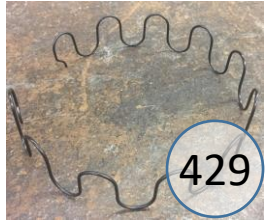

# 1310477

Call Out	Description
●	Blown Fiber
●	Cushion Chaise Pad - top Pad
●	Cushion Foam
●	KD Component
●	Cover

For more RPs' information, please see the following page.

227

434

113

365

419

# 131 SECTIONAL DIMENSIONS 4 PIECE CONFIGURATION

131 SECTIONAL  
DIMENSIONS  
4 PIECE  
CONFIGURATION