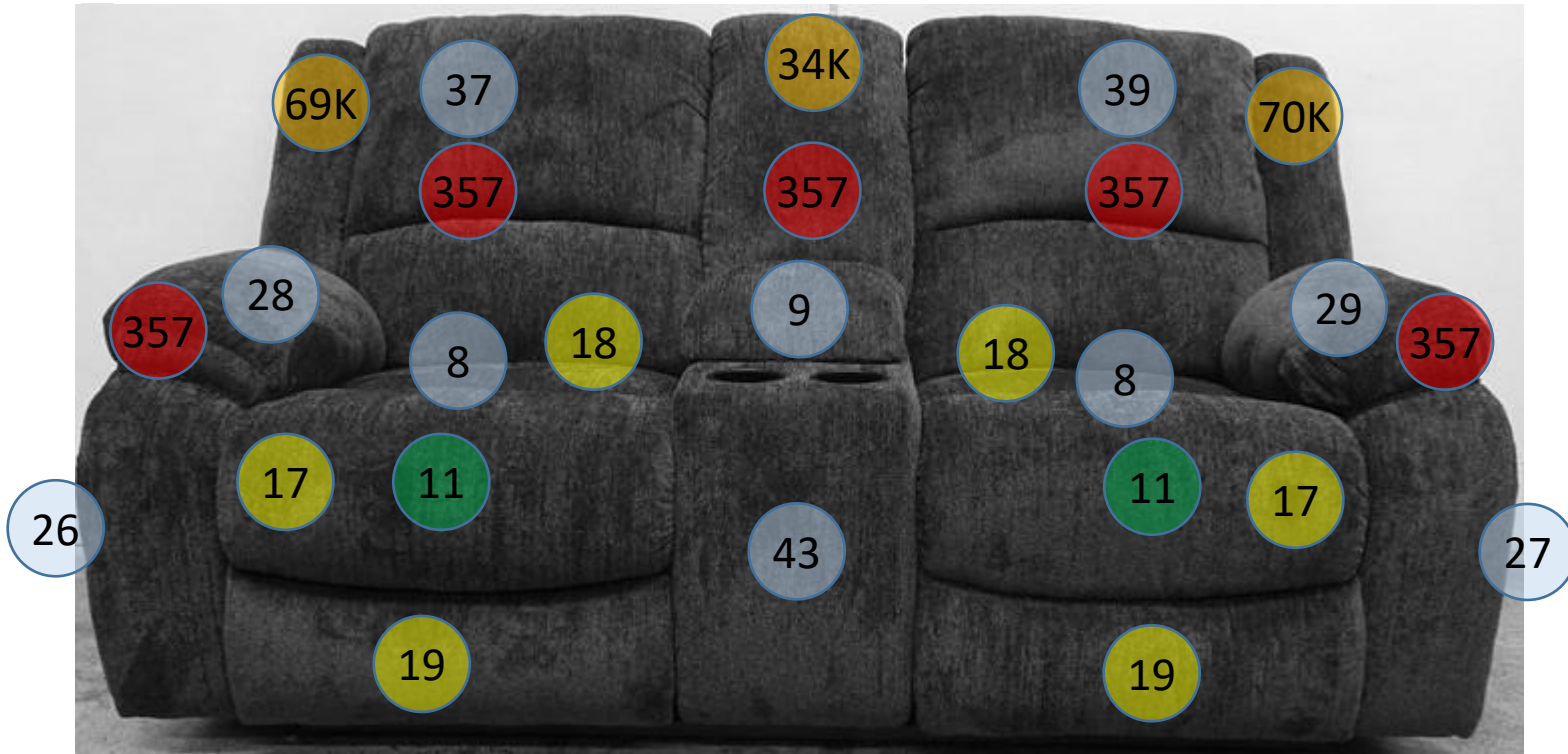

765-04-05-96

Call Out	Description
● (Red)	Blown Fiber
● (Yellow)	Cushion Chaise Pad - top Pad
● (Green)	Cushion Foam
● (Yellow)	KD Component
● (Blue)	Cover

Signature
DESIGN
BY **ASHLEY**®

425

108

72

520

454

134

71

157

101

105

547

406

480

145

440