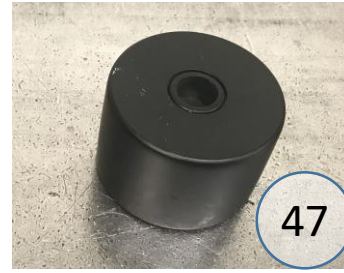

U6340477

Call Out	Description
●	Blown Fiber
●	Cushion Chaise Pad - top Pad
●	Cushion Foam
●	KD Component
●	Cover

Signature
DESIGN
BY **ASHLEY**®

Signature
DESIGN
BY **ASHLEY**®

U634 SECTIONAL DIMENSIONS 7 PIECE CONFIGURATION