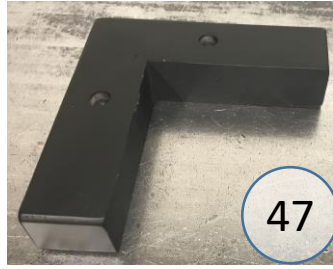

U6340462

Call Out	Description
●	Blown Fiber
●	Cushion Chaise Pad - top Pad
●	Cushion Foam
●	KD Component
●	Cover

Signature
DESIGN
BY **ASHLEY**®

40

499

400

149

426

148

145

47

547

478

227

Signature
DESIGN
BY **ASHLEY**®

U634 SECTIONAL DIMENSIONS 7 PIECE CONFIGURATION