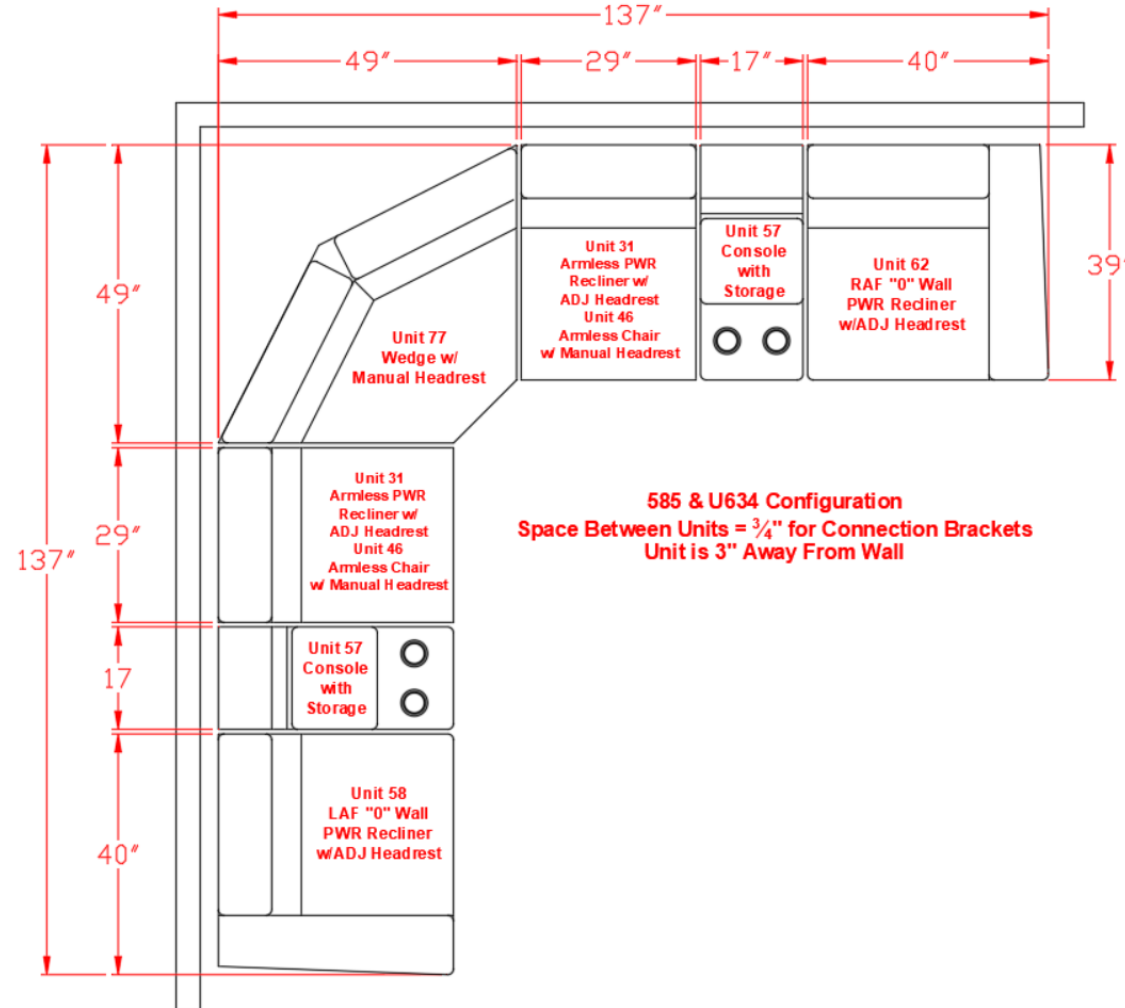

148

145

47

547

478

227

Signature
DESIGN
BY **ASHLEY**®

U634 SECTIONAL DIMENSIONS 7 PIECE CONFIGURATION

585 & U634 Configuration
Space Between Units = $\frac{3}{4}$ " for Connection Brackets
Unit is 3" Away From Wall