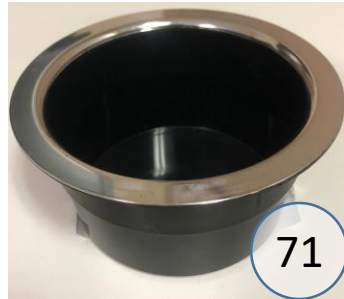

U6340457

Call Out	Description
●	Blown Fiber
●	Cushion Chaise Pad - top Pad
●	Cushion Foam
●	KD Component
●	Cover

Signature
DESIGN
BY **ASHLEY**®

Signature
DESIGN
BY **ASHLEY**®

U634 SECTIONAL DIMENSIONS 7 PIECE CONFIGURATION

585 & U634 Configuration
Space Between Units = $\frac{3}{4}$ " for Connection Brackets
Unit is 3" Away From Wall