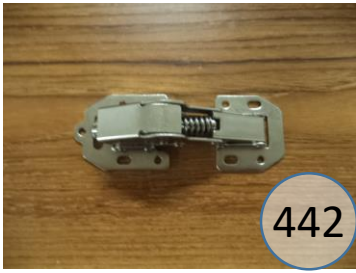

U6340457

Call Out	Description
●	Blown Fiber
●	Cushion Chaise Pad - top Pad
●	Cushion Foam
●	KD Component
●	Cover

Signature
DESIGN
BY **ASHLEY**®

Signature
DESIGN
BY **ASHLEY**®

U634 SECTIONAL DIMENSIONS 7 PIECE CONFIGURATION

585 & U634 Configuration
Space Between Units = $\frac{3}{4}$ " for Connection Brackets
Unit is 3" Away From Wall