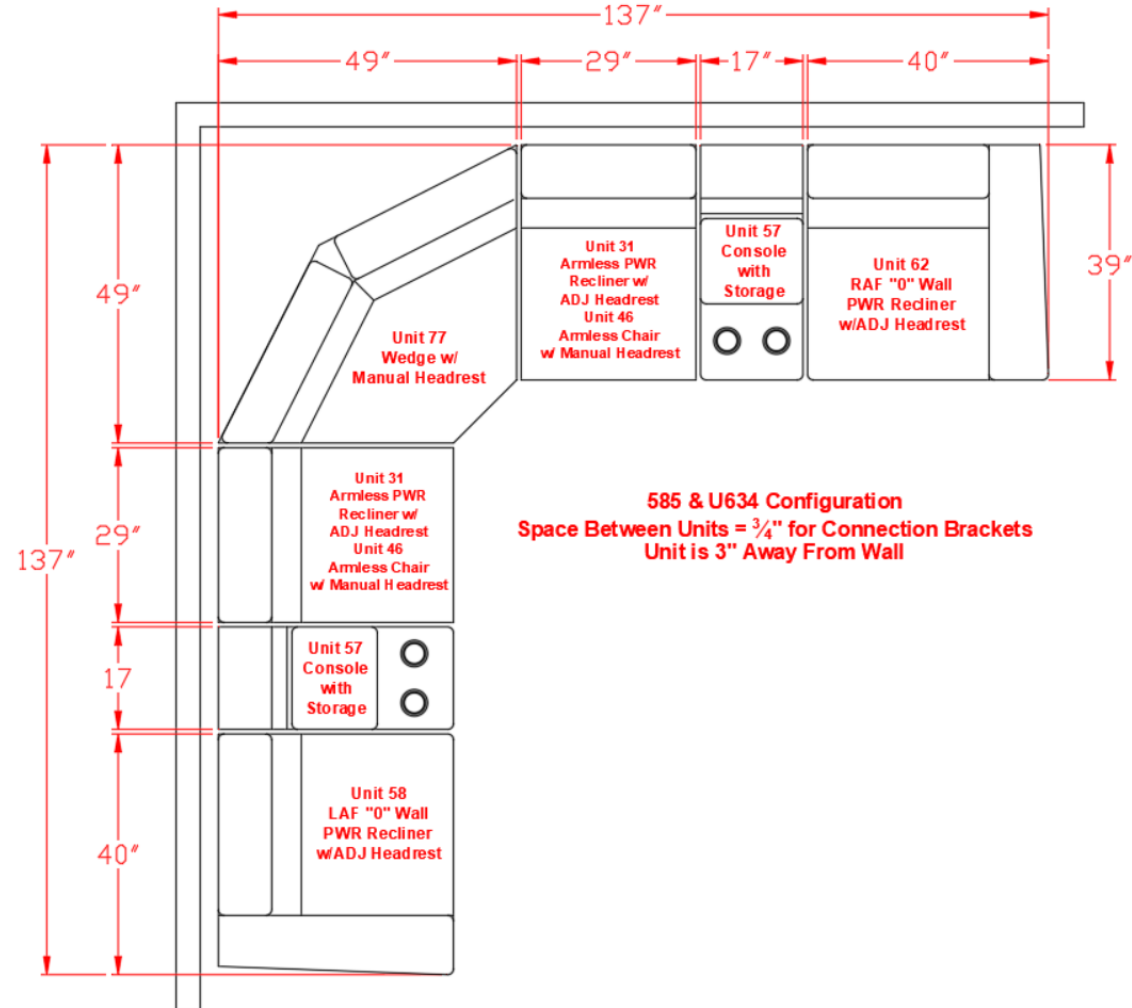

U6340457

Call Out	Description
●	Blown Fiber
●	Cushion Chaise Pad - top Pad
●	Cushion Foam
●	KD Component
●	Cover

Signature
DESIGN
BY **ASHLEY**®

Signature
DESIGN
BY **ASHLEY**®

U634 SECTIONAL DIMENSIONS 7 PIECE CONFIGURATION

585 & U634 Configuration
Space Between Units = $\frac{3}{4}$ " for Connection Brackets
Unit is 3" Away From Wall